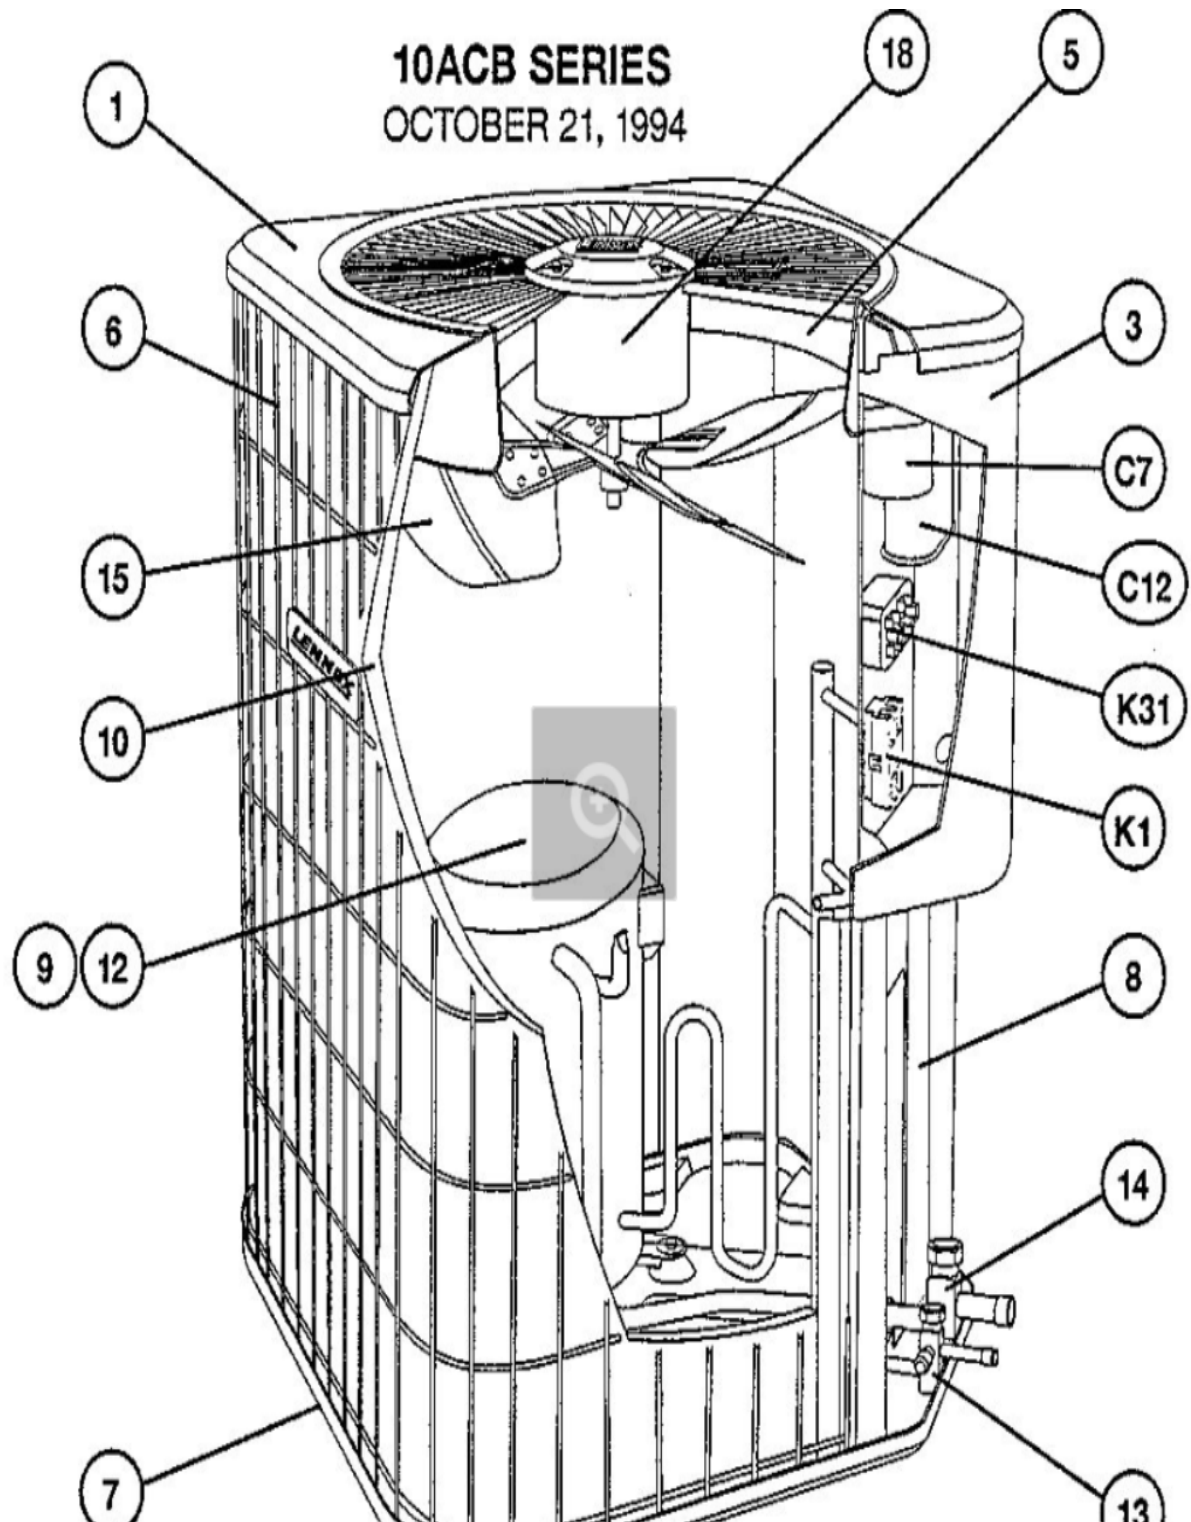

10ACB SERIES
OCTOBER 21, 1994

Revision Number - 1P

*OPTIONAL PARTS-FIELD INSTALLED

Callout	Name	Quantity	Description
	VALVE-SADDLE Cat #: 65G91 Model/Part #: 65G9101	1	"3/8""
	SWITCH-HI PRESS Cat #: 86H31 Model/Part #: 86H3101	1	OUT 410+10PSIG
	SWITCH-LO PRESS Cat #: 87265 Model/Part #: P-8-10978	1	"IN 55+5PSIG,OUT 25+5PSIG"
HP KIT	HI PRESS CUTOUT KIT Cat #: 94J46 Model/Part #: LB-87619A	1	INC NEXT 2 PARTS
LC KIT	LOSS OF CHARGE KIT Cat #: 94J47 Model/Part #: LB-87620A	1	INC NEXT 2 PARTS

CABINET PARTS

Callout	Name	Quantity	Description
	NUT-CAP Cat #: 68J41 Model/Part #: 68J4101	4	TOP PANEL
1	PANEL-TOP Cat #: 28K04 Model/Part #: LB-86265B	1	TOP PANEL (24X24)(BROWN)
3	COVER-CONTROL BOX Cat #: 37K56 Model/Part #: LB-86268B	1	COVER-CONTROL PANEL (BROWN)
5	ORIFICE Cat #: 68J46 Model/Part #: 68J4601	1	"18""
6	GUARD-OUTDOOR COIL Cat #: 68J03 Model/Part #: 68J0301	1	COIL GUARD 32 in.
7	LEG Cat #: 94J45 Model/Part #: LB-87156A	1	BASE(SET OF 4)
8	COVER Cat #: 59L51 Model/Part #: LB-86272B	1	PATCH PLATE
9	COVER	1	SOUND-