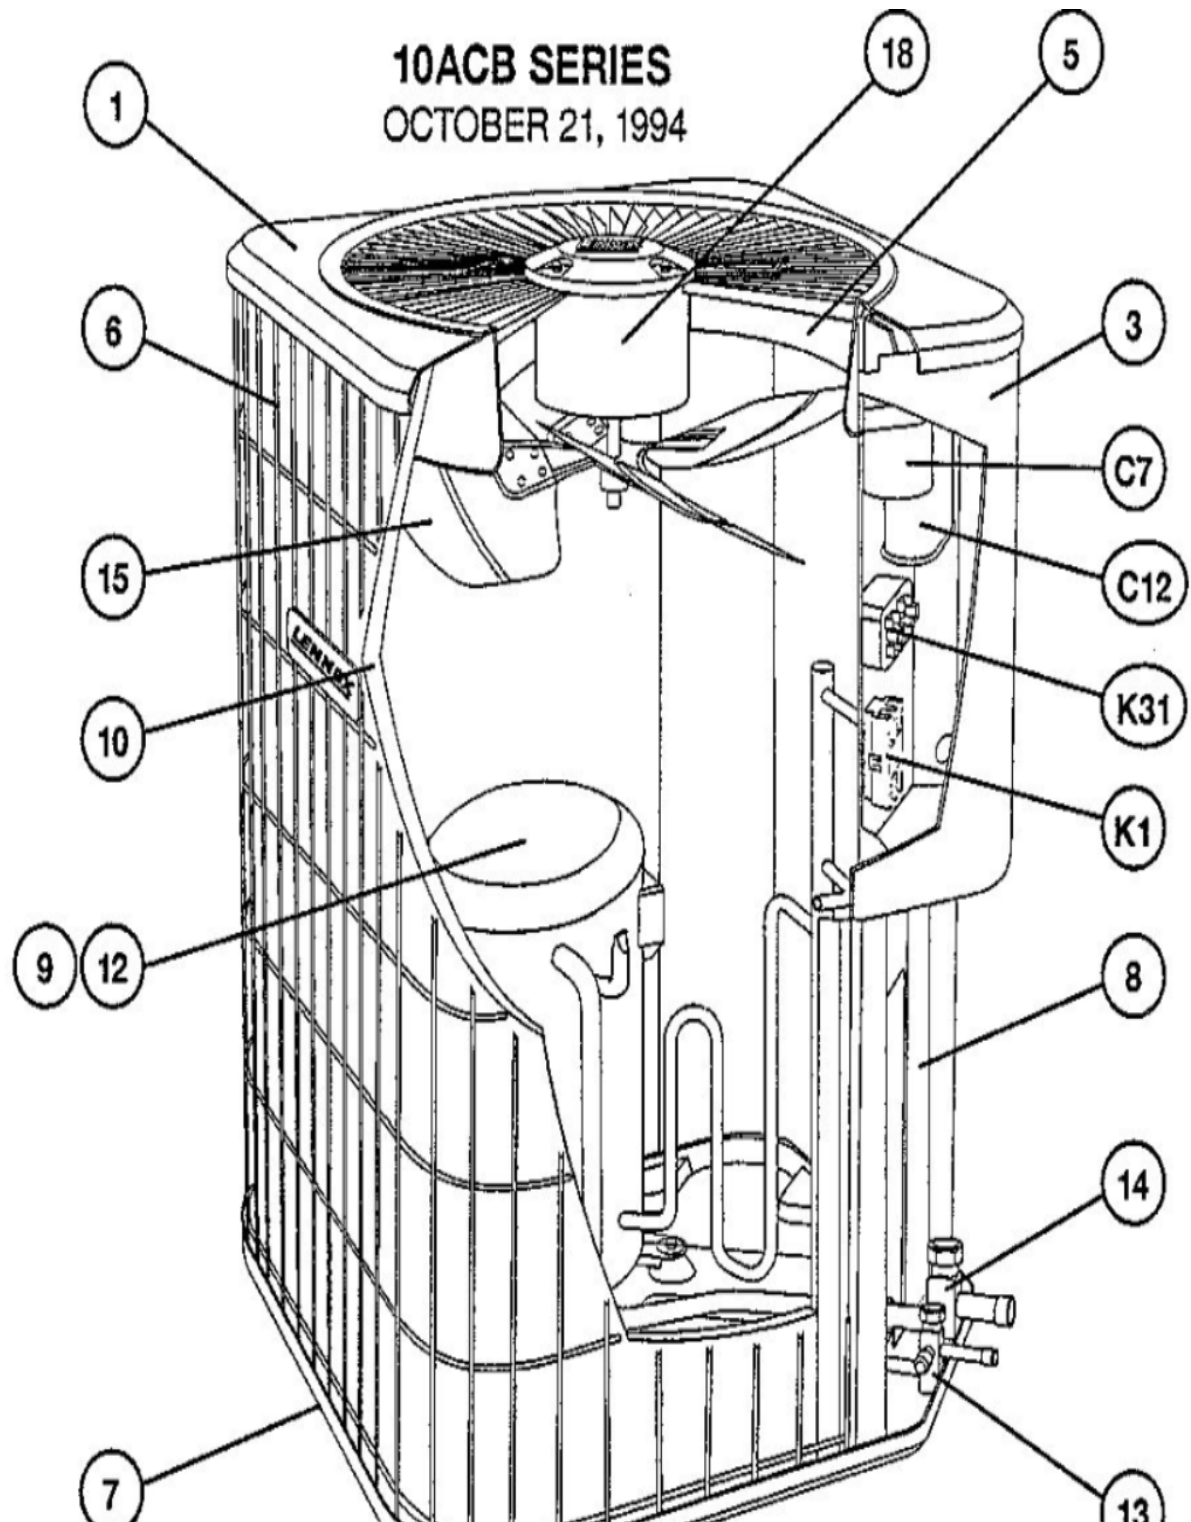

10ACB SERIES
OCTOBER 21, 1994

Revision Number - 13P

*OPTIONAL PARTS-FIELD INSTALLED

Callout	Name	Quantity	Description
	RELAY-POTENTIAL Cat #: 45A01 Model/Part #: 45A0101	1	SPNC
	CAPACITOR-START Cat #: 63A06 Model/Part #: 63A0601	1	"176- 216MFD,330VAC"
	VALVE-SADDLE Cat #: 65G91 Model/Part #: 65G9101	1	"3/8""
	SWITCH-HI PRESS Cat #: 86H31 Model/Part #: 86H3101	1	OUT 410+10PSIG
	SWITCH-LO PRESS Cat #: 87265 Model/Part #: P-8-10978	1	"IN 55+5PSIG,OUT 25+PSIG"
HP KIT	HI PRESS CUTOUT KIT Cat #: 94J46 Model/Part #: LB-87619A	1	INC NEXT 2 PARTS
LC KIT	LOSS OF CHARGE KIT Cat #: 94J47 Model/Part #: LB-87620A	1	INC NEXT 2 PARTS
ST KT2	START KIT Cat #: 66K93 Model/Part #: LB-31200BAE	1	INC NEXT 2 PARTS

CABINET PARTS

Callout	Name	Quantity	Description
	NUT-CAP Cat #: 68J41 Model/Part #: 68J4101	4	TOP PANEL
1	PANEL-TOP Cat #: 26K58 Model/Part #: LB-86265L	1	TOP PANEL (24X24)(BEIGE) (PM)
3	COVER-CONTROL BOX Cat #: 37K03 Model/Part #: LB-86268L	1	COVER-CONTROL PANEL (BEIGE)
6	GUARD- COIL Cat #: 41K71 Model/Part #: 41K7101	1	COIL GUARD 32 in.
7	LEG	1	BASE(SET OF 4)