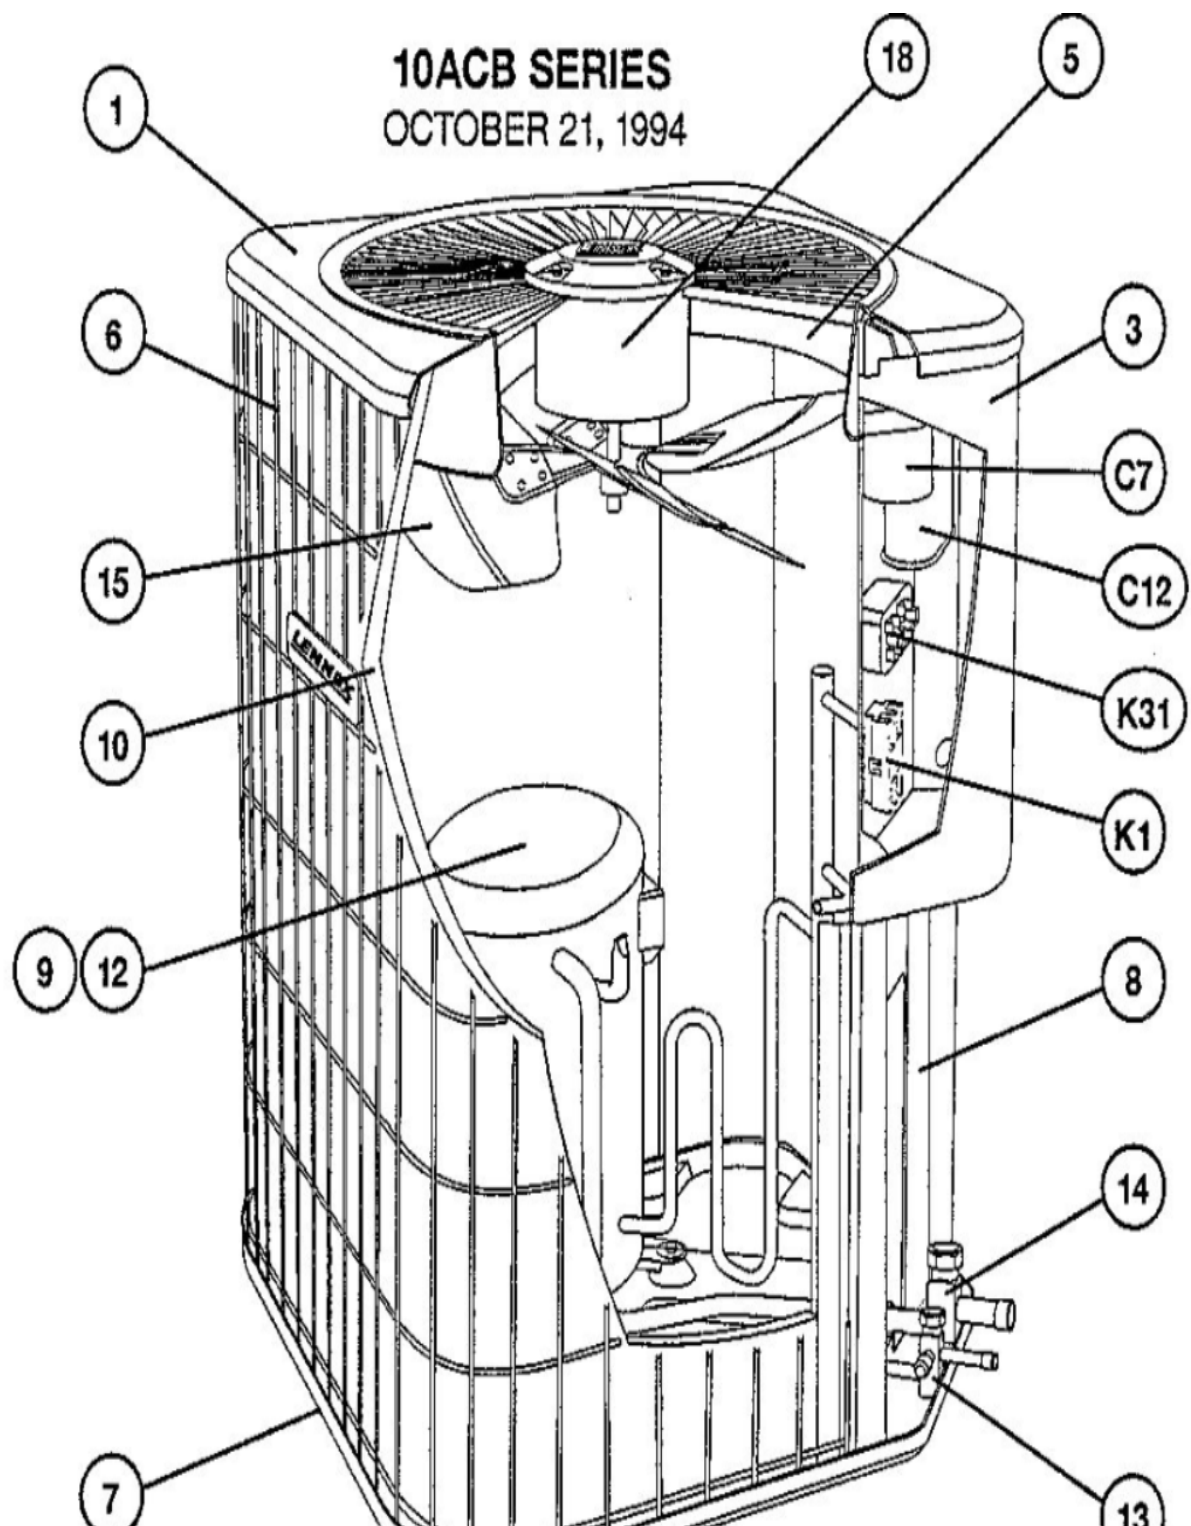

10ACB SERIES
OCTOBER 21, 1994

Revision Number - 5P

*OPTIONAL PARTS-FIELD INSTALLED

Callout	Name	Quantity	Description
	CAPACITOR-START Cat #: 44A93 Model/Part #: 44A9301	1	"145MFD,330VAC"
	VALVE-SADDLE Cat #: 65G91 Model/Part #: 65G9101	1	"3/8""
	SWITCH-HI PRESS Cat #: 86H31 Model/Part #: 86H3101	1	OUT 410+10PSIG
	SWITCH-LO PRESS Cat #: 87265 Model/Part #: P-8-10978	1	"IN 55+5PSIG,OUT 25+5PSIG"
	RELAY-POTENTIAL Cat #: 67101 Model/Part #: P-8-2525	1	SPNC
HP KIT	HI PRESS CUTOFF KIT Cat #: 94J46 Model/Part #: LB-87619A	1	INC NEXT 2 PARTS
LC KIT	LOSS OF CHARGE KIT Cat #: 94J47 Model/Part #: LB-87620A	1	INC NEXT 2 PARTS
ST KIT	START KIT Cat #: 10J41 Model/Part #: LB-31200BL	1	INC NEXT 2 PARTS

CABINET PARTS

Callout	Name	Quantity	Description
	NUT-CAP Cat #: 68J41 Model/Part #: 68J4101	4	TOP PANEL
1	PANEL-TOP Cat #: 26K58 Model/Part #: LB-86265L	1	TOP PANEL (24X24)(BEIGE) (PM)
3	COVER-CONTROL BOX Cat #: 45M90 Model/Part #: LB-86271A	1	CVR-CTL PNL(BEIGE)
5	ORIFICE Cat #: 68J46 Model/Part #: 68J4601	1	"18""
6	GUARD- COIL Cat #: 41K70 Model/Part #: 41K7001	1	COIL GUARD 28 in.

Callout	Name	Quantity	Description
7	LEG Cat #: 94J45 Model/Part #: LB-87156A	1	BASE(SET OF 4)
8	COVER Cat #: 32K99 Model/Part #: LB-86272A	1	PATCH PLATE
9	COVER Cat #: 53J39 Model/Part #: 53J3901	1	COVER - COMPRESSOR (SC 9303)