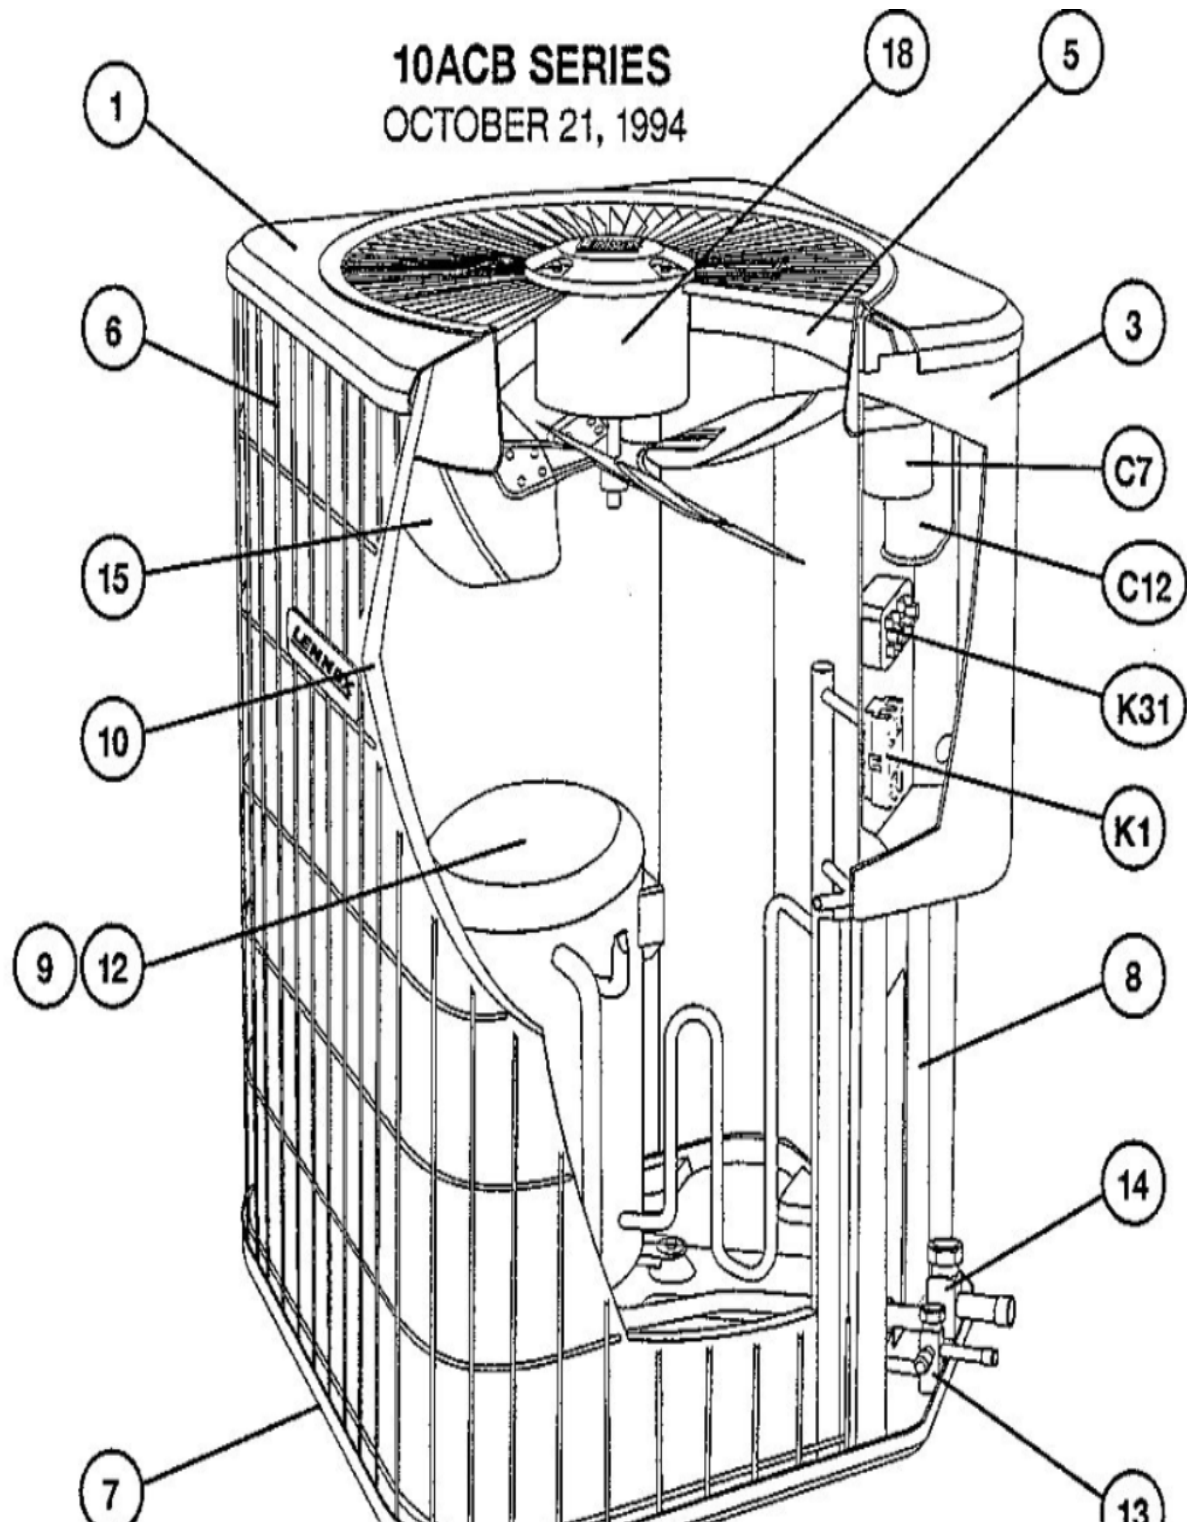

10ACB SERIES
OCTOBER 21, 1994

Revision Number - 11P

*OPTIONAL PARTS-FIELD INSTALLED

Callout	Name	Quantity	Description
	CAPACITOR-START Cat #: 44A93 Model/Part #: 44A9301	1	"145MFD,330VAC"
	VALVE-SADDLE Cat #: 65G91 Model/Part #: 65G9101	1	"3/8""
	SWITCH-HI PRESS Cat #: 86H31 Model/Part #: 86H3101	1	OUT 410+10PSIG
	SWITCH-LO PRESS Cat #: 87265 Model/Part #: P-8-10978	1	"IN 55+5PSIG,OUT 25+5PSIG"
	RELAY-POTENTIAL Cat #: 58327 Model/Part #: P-8-3577	1	SPNC
HP KIT	HI PRESS CUTOFF KIT Cat #: 94J46 Model/Part #: LB-87619A	1	INC NEXT 2 PARTS
LC KIT	LOSS OF CHARGE KIT Cat #: 94J47 Model/Part #: LB-87620A	1	INC NEXT 2 PARTS
ST KT2	START KIT Cat #: 66K92 Model/Part #: LB-31200BAD	1	INC NEXT 2 PARTS

CABINET PARTS

Callout	Name	Quantity	Description
	NUT-CAP Cat #: 68J41 Model/Part #: 68J4101	4	TOP PANEL
1	PANEL-TOP Cat #: 26K58 Model/Part #: LB-86265L	1	TOP PANEL (24X24)(BEIGE) (PM)
3	COVER-CONTROL BOX Cat #: 45M90 Model/Part #: LB-86271A	1	CVR-CTL PNL(BEIGE)
6	GUARD Cat #: 41K69 Model/Part #: 41K6901	1	COIL GUARD 24 in.
7	LEG	1	BASE(SET OF 4)

Callout	Name	Quantity	Description
	Cat #: 94J45 Model/Part #: LB-87156A		
8	COVER Cat #: 68K48 Model/Part #: LB-86276A	1	PATCH PLATE
9	COVER Cat #: 53J39 Model/Part #: 53J3901	1	SOUND-COMPRESSOR(OPT)

CONTROL PANEL PARTS