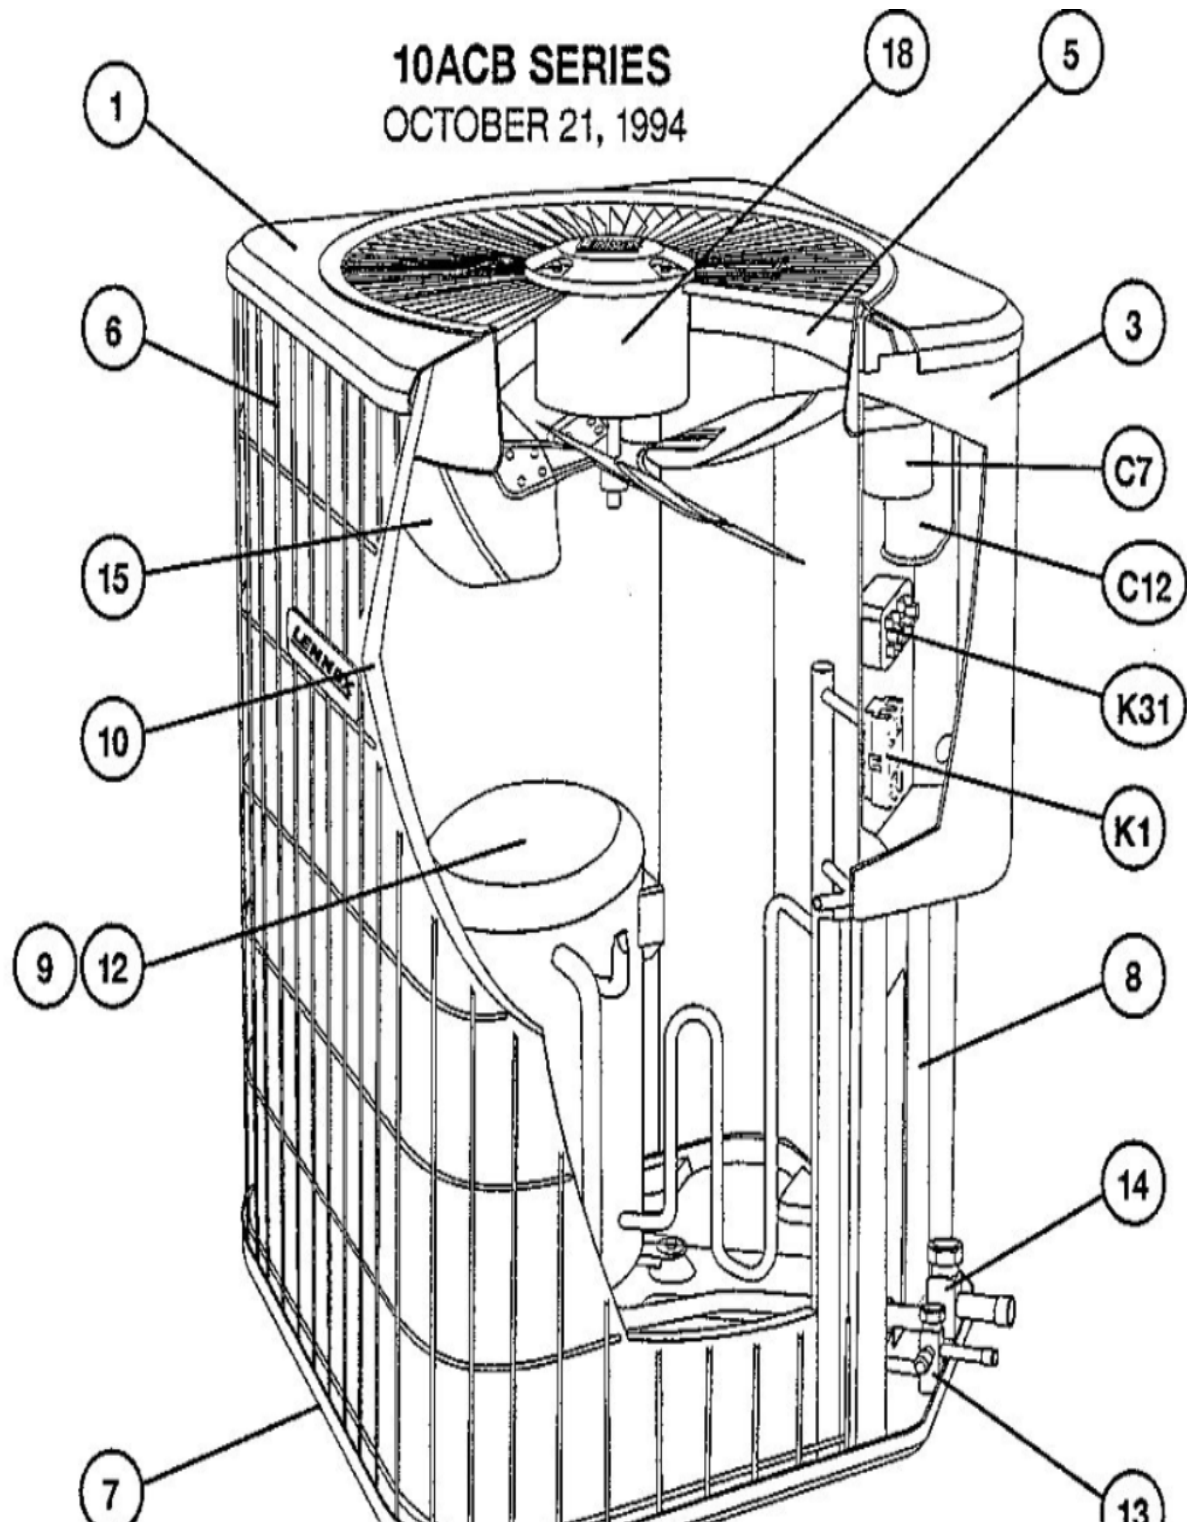

10ACB SERIES
OCTOBER 21, 1994

Revision Number - 10P

*OPTIONAL PARTS-FIELD INSTALLED

Callout	Name	Quantity	Description
	CAPACITOR-START Cat #: 44A93 Model/Part #: 44A9301	1	"145MFD,330VAC"
	VALVE-SADDLE Cat #: 65G91 Model/Part #: 65G9101	1	"3/8""
	SWITCH-HI PRESS Cat #: 86H31 Model/Part #: 86H3101	1	OUT 410+10PSIG
	SWITCH-LO PRESS Cat #: 87265 Model/Part #: P-8-10978	1	"IN 55+5PSIG,OUT 25+5PSIG"
	RELAY-POTENTIAL Cat #: 58327 Model/Part #: P-8-3577	1	SPNC
HP KIT	HI PRESS CUTOFF KIT Cat #: 94J46 Model/Part #: LB-87619A	1	INC NEXT 2 PARTS
LC KIT	LOSS OF CHARGE KIT Cat #: 94J47 Model/Part #: LB-87620A	1	INC NEXT 2 PARTS
ST KT2	START KIT Cat #: 66K92 Model/Part #: LB-31200BAD	1	INC NEXT 2 PARTS

CABINET PARTS

Callout	Name	Quantity	Description
	NUT-CAP Cat #: 68J41 Model/Part #: 68J4101	4	TOP PANEL
1	PANEL-TOP Cat #: 26K58 Model/Part #: LB-86265L	1	TOP PANEL (24X24)(BEIGE) (PM)
3	COVER-CONTROL BOX Cat #: 45M90 Model/Part #: LB-86271A	1	CVR-CTL PNL(BEIGE)
6	GUARD Cat #: 41K69 Model/Part #: 41K6901	1	COIL GUARD 24 in.
7	LEG Cat #: 94J45 Model/Part #: LB-87156A	1	BASE(SET OF 4)

Callout	Name	Quantity	Description
8	COVER Cat #: 68K48 Model/Part #: LB-86276A	1	PATCH PLATE
9	COVER Cat #: 69J17 Model/Part #: 69J1701	1	SOUND-COMPRESSOR

CONTROL PANEL PARTS

Callout	Name	Quantity	Description
C12	CAPACITOR-FAN&RUN Cat #: 63K87 Model/Part #: 63K8701	1	"45+5MFD,370VAC"
K1	CONTACTOR Cat #: 68J36 Model/Part #: 68J3601	1	"DPDT,24V"