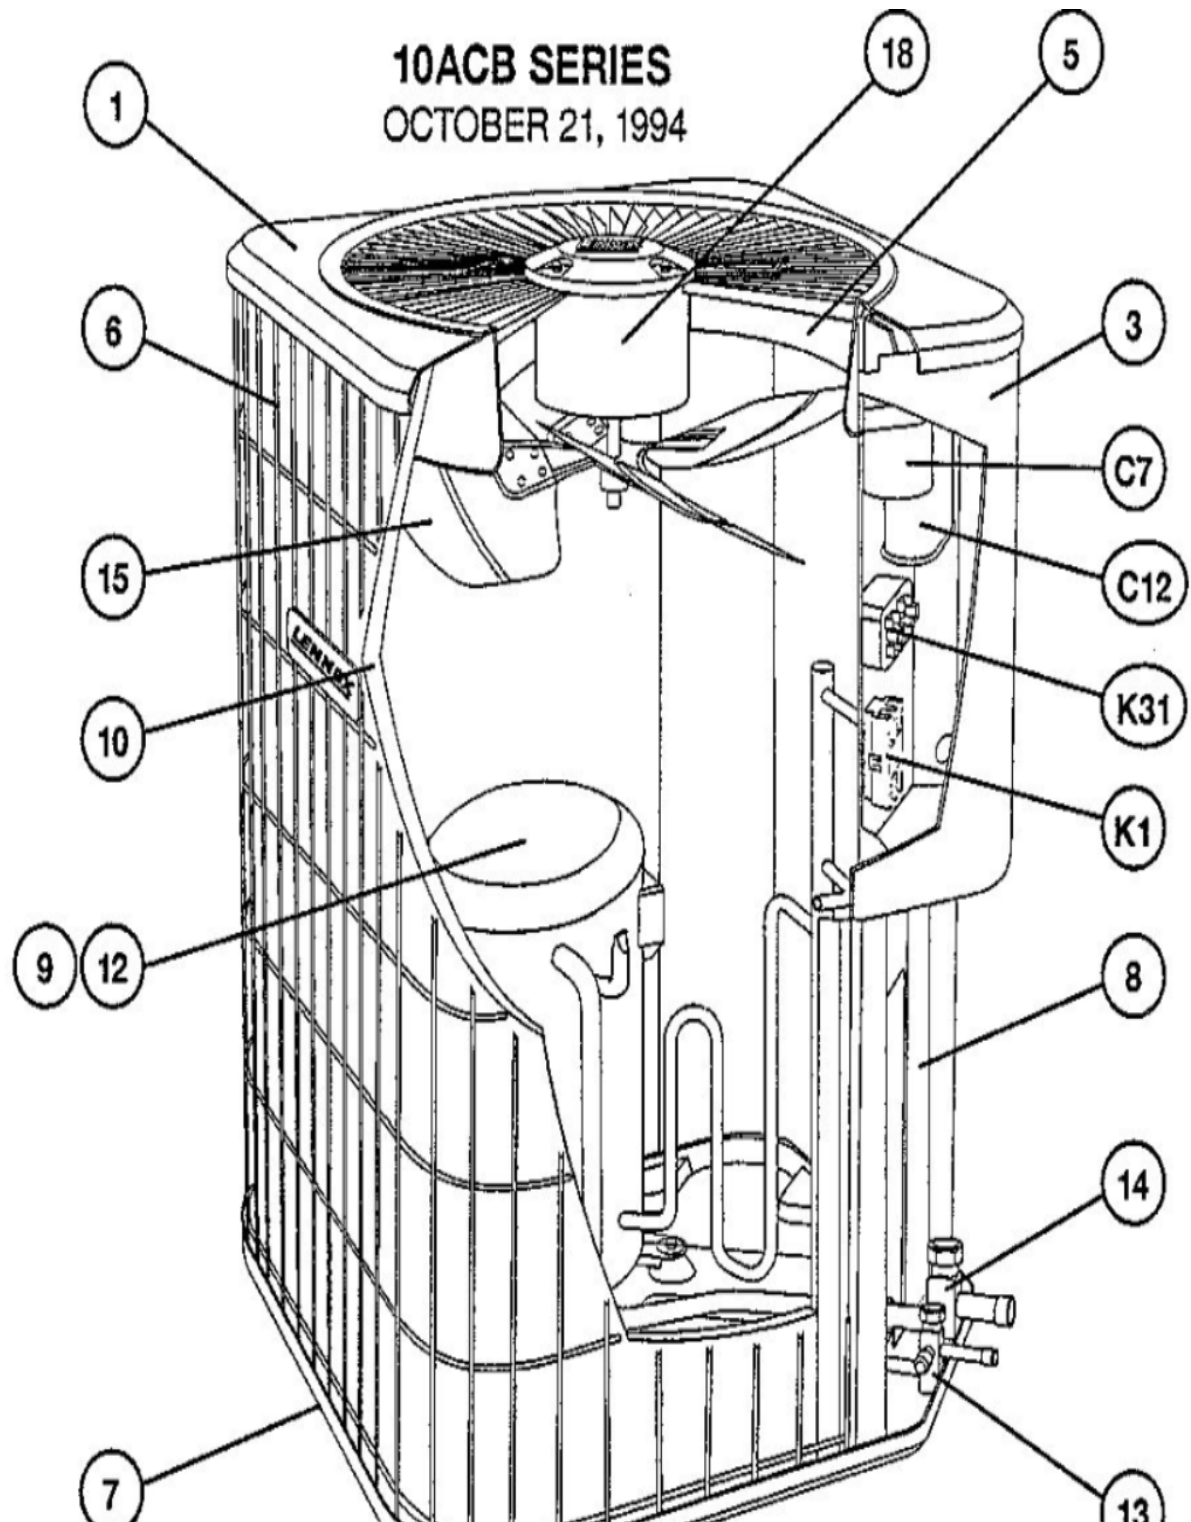

10ACB SERIES
OCTOBER 21, 1994

Revision Number - 7P

*OPTIONAL PARTS-FIELD INSTALLED

Callout	Name	Quantity	Description
	CAPACITOR-START Cat #: 44A93 Model/Part #: 44A9301	1	"145MFD,330VAC"
	RELAY-POTENTIAL Cat #: 58H66 Model/Part #: 58H6601	1	SPNC
	VALVE-SADDLE Cat #: 65G91 Model/Part #: 65G9101	1	"3/8"''''
	SWITCH-HI PRESS Cat #: 86H31 Model/Part #: 86H3101	1	OUT 410+10PSIG
	SWITCH-LO PRESS Cat #: 87265 Model/Part #: P-8-10978	1	"IN 55+5PSIG,OUT 25+5PSIG"
HP KIT	HI PRESS CUTOFF KIT Cat #: 94J46 Model/Part #: LB-87619A	1	INC NEXT 2 PARTS
LC KIT	LOSS OF CHARGE KIT Cat #: 94J47 Model/Part #: LB-87620A	1	INC NEXT 2 PARTS
ST KT2	START KIT Cat #: 66K91 Model/Part #: LB-31200BAC	1	INC NEXT 2 PARTS

CABINET PARTS

Callout	Name	Quantity	Description
	NUT-CAP Cat #: 68J41 Model/Part #: 68J4101	4	TOP PANEL
1	PANEL-TOP Cat #: 26K58 Model/Part #: LB-86265L	1	TOP PANEL (24X24)(BEIGE) (PM)
3	COVER-CONTROL BOX Cat #: 45M90 Model/Part #: LB-86271A	1	CVR-CTL PNL(BEIGE)
5	ORIFICE Cat #: 68J46 Model/Part #: 68J4601	1	"18"''''
6	GUARD	1	COIL GUARD 24 in.