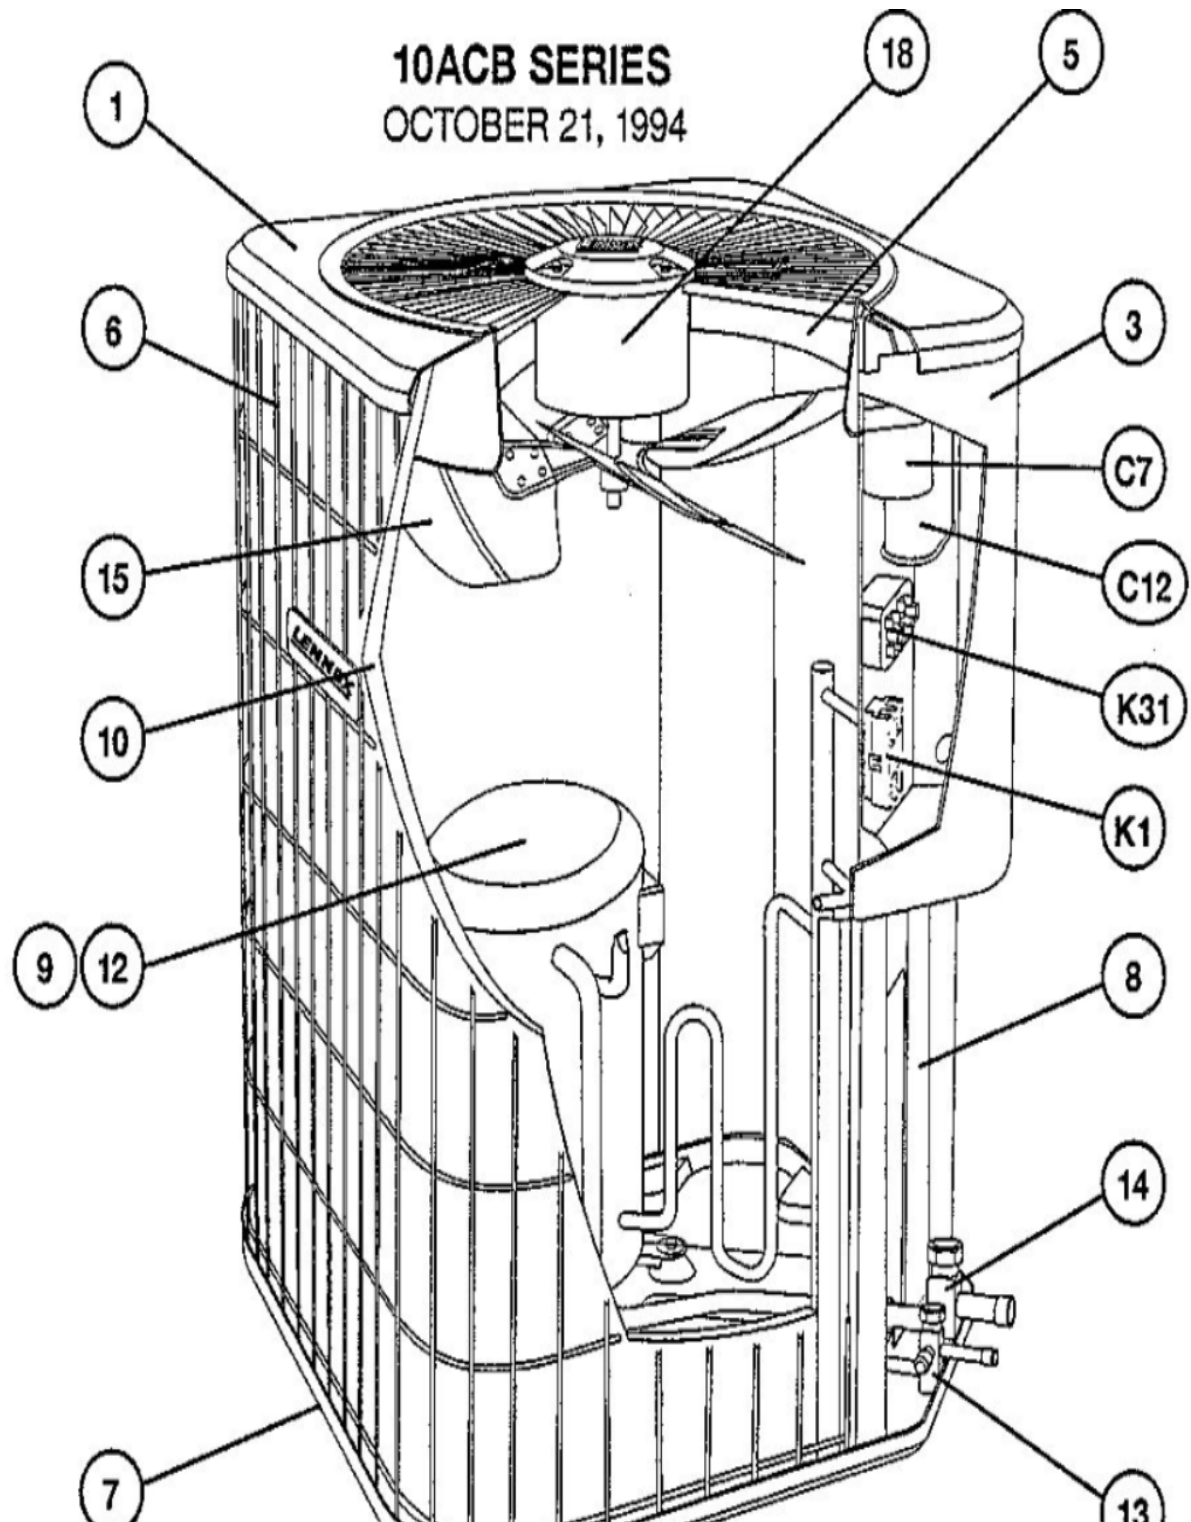

10ACB SERIES
OCTOBER 21, 1994

Revision Number - 2P

*OPTIONAL PARTS-FIELD INSTALLED

Callout	Name	Quantity	Description
	CAPACITOR-START Cat #: 44A93 Model/Part #: 44A9301	1	"145MFD,330VAC"
	VALVE-SADDLE Cat #: 65G91 Model/Part #: 65G9101	1	"3/8""
	SWITCH-HI PRESS Cat #: 86H31 Model/Part #: 86H3101	1	OUT 410+10PSIG
	SWITCH-LO PRESS Cat #: 87265 Model/Part #: P-8-10978	1	"IN 55+5PSIG,OUT 25+5PSIG"
	RELAY-POTENTIAL Cat #: 67101 Model/Part #: P-8-2525	1	SPNC
HP KIT	HI PRESS CUTOFF KIT Cat #: 94J46 Model/Part #: LB-87619A	1	INC NEXT 2 PARTS
LC KIT	LOSS OF CHARGE KIT Cat #: 94J47 Model/Part #: LB-87620A	1	INC NEXT 2 PARTS
ST KIT	START KIT Cat #: 10J41 Model/Part #: LB-31200BL	1	INC NEXT 2 PARTS

CABINET PARTS

Callout	Name	Quantity	Description
	NUT-CAP Cat #: 68J41 Model/Part #: 68J4101	4	TOP PANEL
1	PANEL-TOP Cat #: 28K04 Model/Part #: LB-86265B	1	TOP PANEL (24X24)(BROWN)
3	COVER-CONTROL BOX Cat #: 35K38 Model/Part #: LB-86271B	1	COVER-CONTROL PANEL (BROWN)
5	ORIFICE Cat #: 68J46 Model/Part #: 68J4601	1	"18""
6	GUARD-OUTDOOR COIL	1	COIL GUARD 24