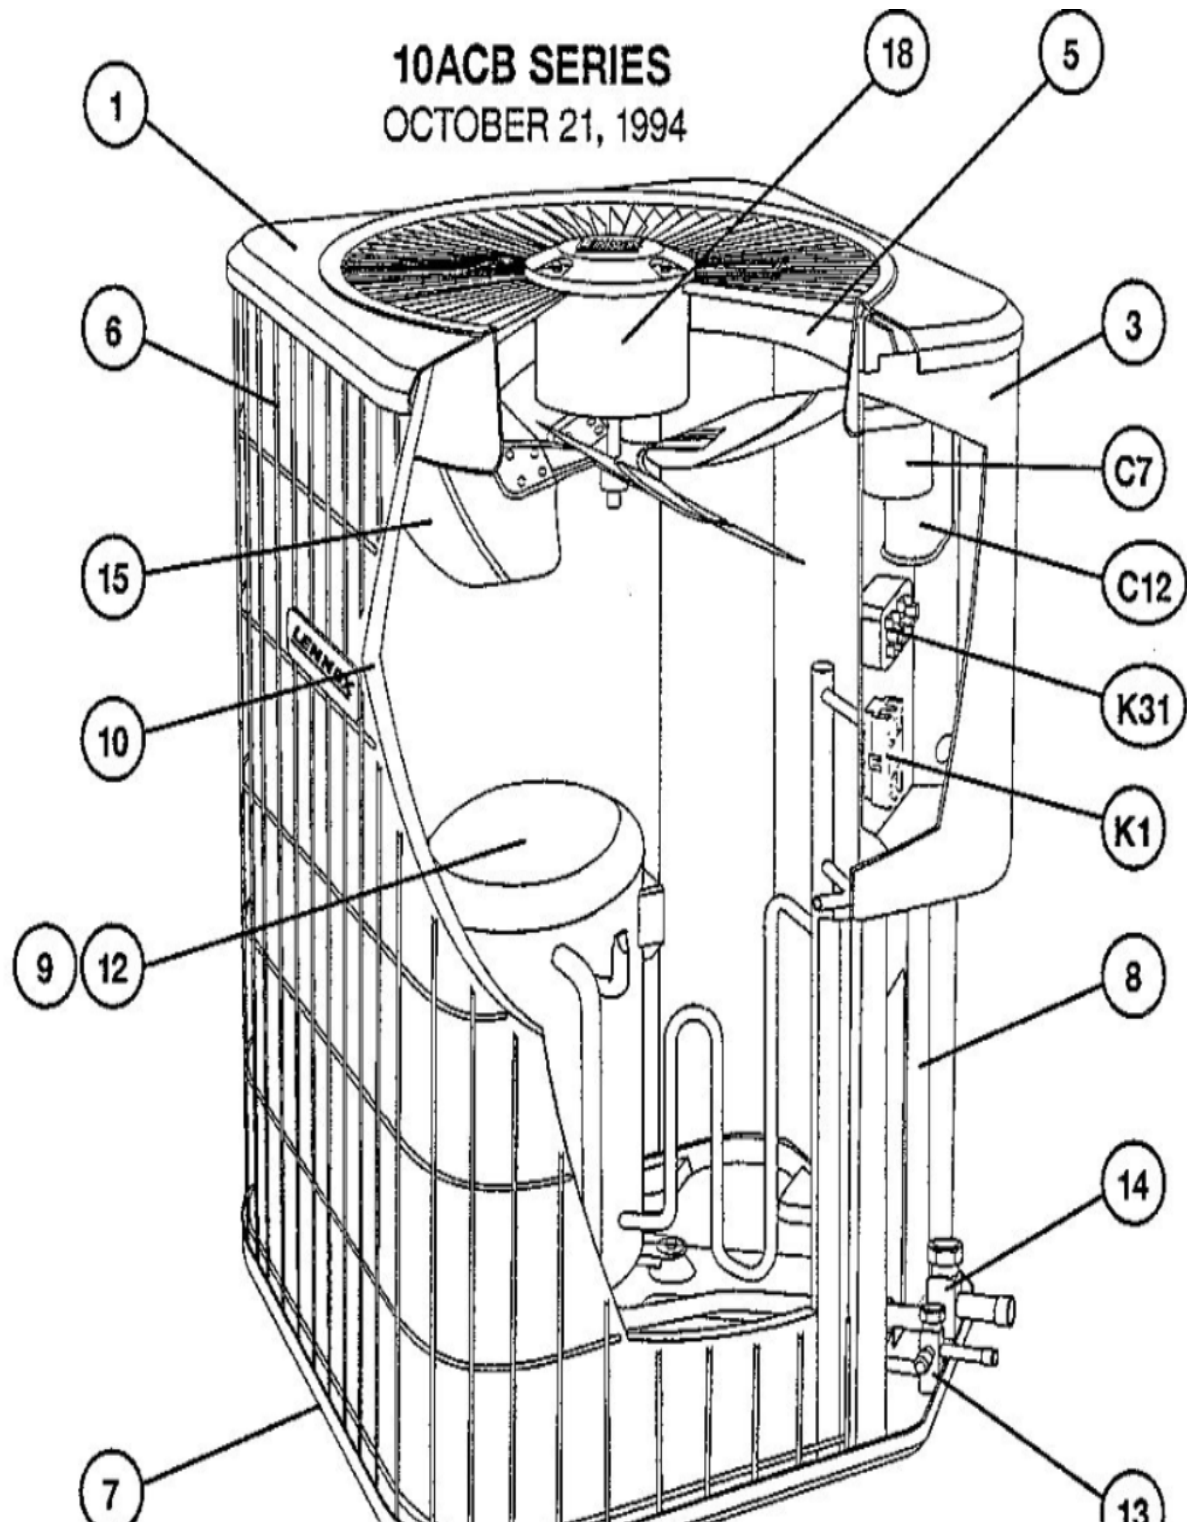

10ACB SERIES
OCTOBER 21, 1994

Revision Number - 11P

*OPTIONAL PARTS-FIELD INSTALLED

Callout	Name	Quantity	Description
	RELAY-POTENTIAL Cat #: 58H66 Model/Part #: 58H6601	1	SPNC
	VALVE-SADDLE Cat #: 65G91 Model/Part #: 65G9101	1	"3/8""
	SWITCH-HI PRESS Cat #: 86H31 Model/Part #: 86H3101	1	OUT 410+10PSIG
	SWITCH-LO PRESS Cat #: 87265 Model/Part #: P-8-10978	1	"IN 55+5PSIG,OUT 25+5PSIG"
	CAPACITOR-START Cat #: 58326 Model/Part #: P-8-3576	1	"88MFD,250VAC"
HP KIT	HI PRESS CUTOUT KIT Cat #: 94J46 Model/Part #: LB-87619A	1	INC NEXT 2 PARTS
LC KIT	LOSS OF CHARGE KIT Cat #: 94J47 Model/Part #: LB-87620A	1	INC NEXT 2 PARTS
ST KIT	START KIT Cat #: 10J39 Model/Part #: LB-31200BJ	1	INC NEXT 2 PARTS

CABINET PARTS

Callout	Name	Quantity	Description
	NUT-CAP Cat #: 64J4101 Model/Part #: 64J4101	4	TOP PANEL
1	PANEL-TOP Cat #: 26K58 Model/Part #: LB-86265L	1	TOP PANEL (24X24)(BEIGE) (PM)
3	COVER-CONTROL BOX Cat #: 35K34 Model/Part #: LB-86271L	1	COVER-CONTROL PANEL (BEIGE)
6	GUARD Cat #: 41K69 Model/Part #: 41K6901	1	COIL GUARD 24 in.
7	LEG	1	BASE(SET OF 4)

Callout	Name	Quantity	Description
	Cat #: 94J45 Model/Part #: LB-87156A		

CONTROL PANEL PARTS

Callout	Name	Quantity	Description
C12	CAPACITOR-FAN&RUN Cat #: 53H22 Model/Part #: 39H7901	1	CAPACITOR 25+5 MFD 370V
K1	CONTACTOR Cat #: 65C69 Model/Part #: 65C6901	1	"SPST,24V"