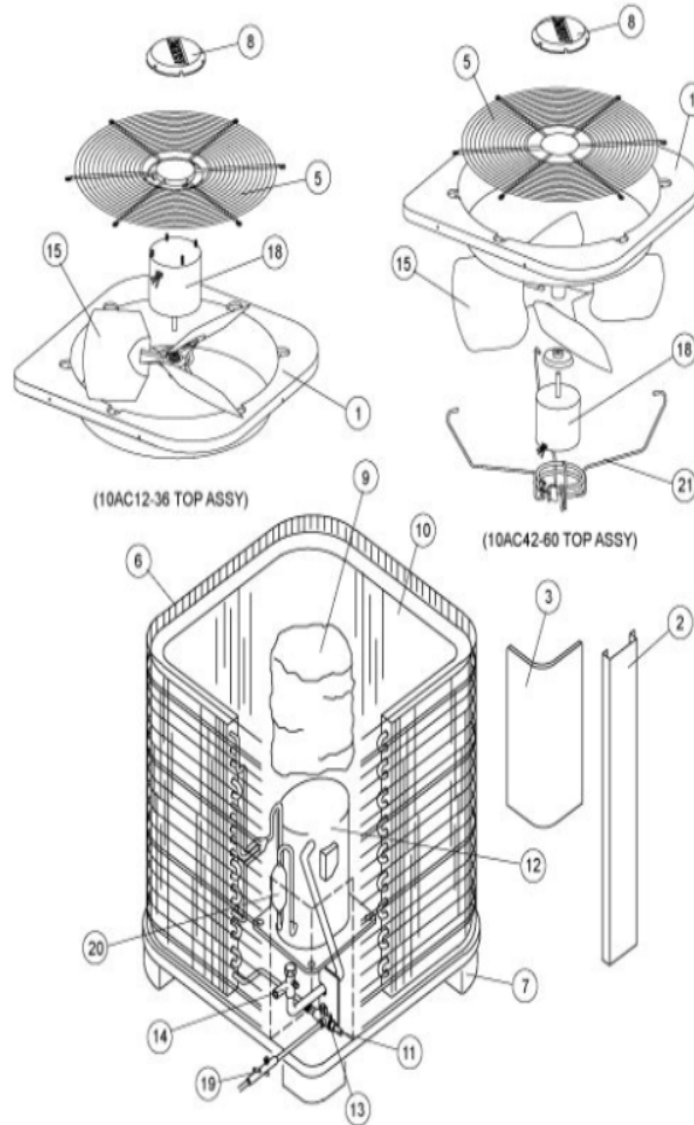

10AC SERIES