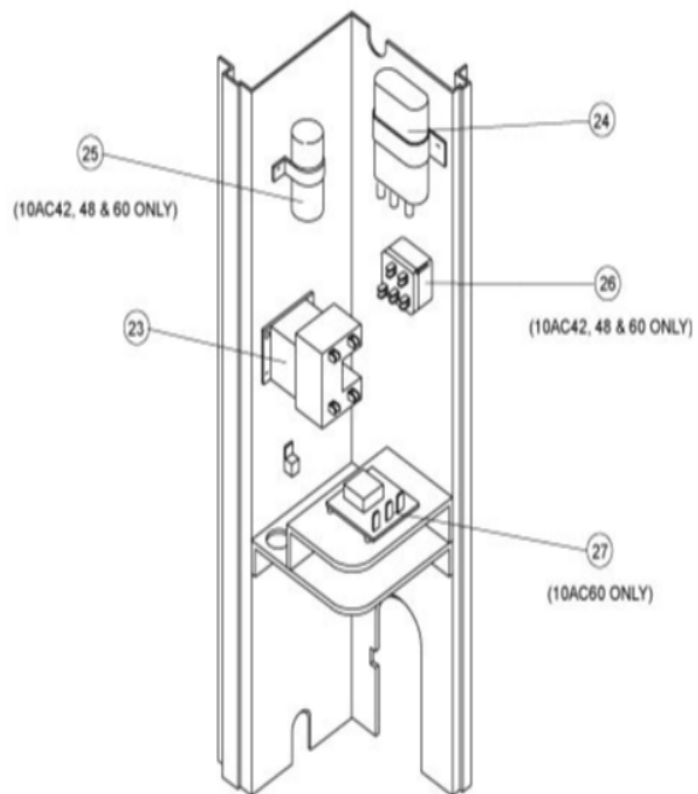

COOLING-CONDENSING
SEPTEMBER, 2007
SUPERCEDES NOVEMBER, 1992

10AC CONTROL PANEL

Revision Number - 3P

*OPTIONAL PARTS-FIELD INSTALLED

Callout	Name	Quantity	Description
	SWITCH - PRESSURE Cat #: 50F84 Model/Part #: 50F8401	1	"IN 25+3PSIG,OUT 15+5PSIG"
	VALVE-SADDLE Cat #: 65G91 Model/Part #: 65G9101	1	"3/8""
	SWITCH-HI PRESS Cat #: 74H70 Model/Part #: 74H7001	1	OUT 410+10PSIG
	VALVE-SADDLE Cat #: 78H71 Model/Part #: 78H7101	1	"1/2""
A	VALVE-SADDLE Cat #: 78H71 Model/Part #: 78H7101	1	"1/2""
B	VALVE-SADDLE Cat #: 65G91 Model/Part #: 65G9101	1	"3/8""
HP KIT	HI PRESS CUTOUT KIT Cat #: 90H67 Model/Part #: LB-64647B	1	INC NEXT 3 PARTS
LC KIT	LOSS OF CHARGE KIT Cat #: 90H66 Model/Part #: LB-64647A	1	INC NEXT 3 PARTS

CABINET PARTS

Callout	Name	Quantity	Description
	BASE Cat #: 16J45 Model/Part #: LB-83173B	1	CONDENSER
1	PANEL-TOP Cat #: 89H77 Model/Part #: LB-82603	1	TOP PANEL
3	COVER-CONTROL BOX Cat #: 89H81 Model/Part #: LB-82716	1	CONTROL BOX COVER
5	GRILLE-DISCHARGE Cat #: 69H64 Model/Part #: 69H6401	1	GRILLE - FAN
6	GUARD-OUTDOOR COIL Cat #: 69H67 Model/Part #: 69H6701	1	GUARD - COIL

Callout	Name	Quantity	Description
15	FAN Cat #: 52J66 Model/Part #: 52J6601	1	"1/2""BORE,20""DIA,3 BLADE"
18	MOTOR-FAN Cat #: 52J67 Model/Part #: 52J6701	1	"1/6HP,1075RPM,208- 230/60/1"
19	WELL-THERMOMETER Cat #: 10J33 Model/Part #: LB-83856A	1	THERMOMETER WELL ASSY.