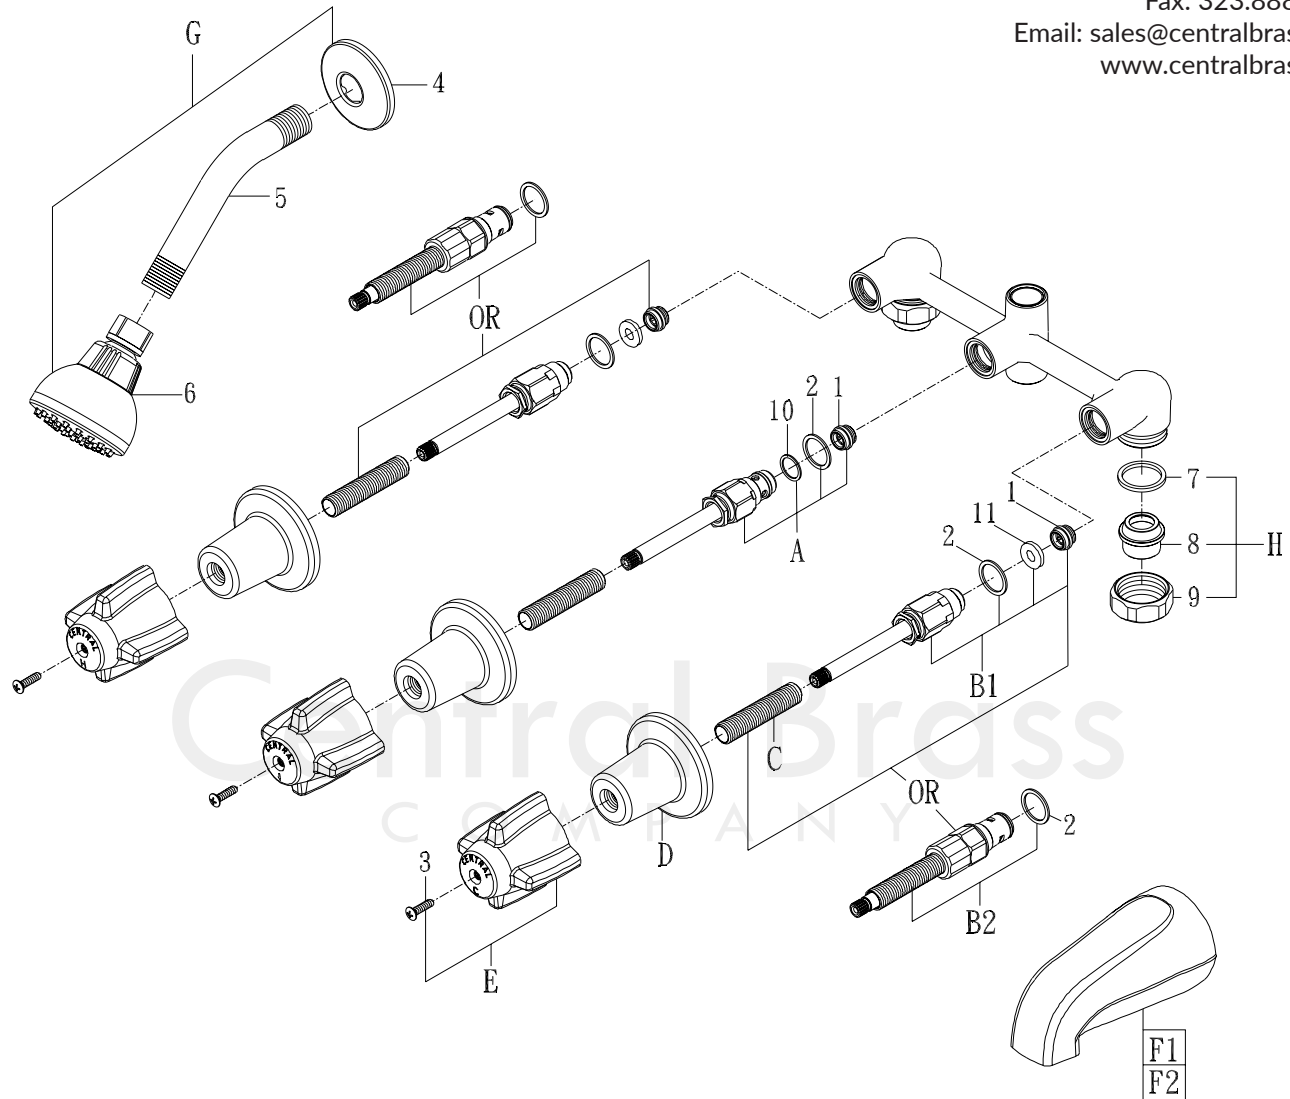

MODEL# 0951, 0961, 0971, 0971-Z, 80971, 80971-Z

Commerce, CA 90040

Fax: 323.888.9515

Email: sales@centralbrass.com

www.centralbrass.com

ITEM#	DESCRIPTION	ITEM#	DESCRIPTION
A	K-3-DT Diverter Stem Assembly With Seat	1	XPF-263-B Brass Seat CP-4/pk
B1	K-3-CT [for "O" prefix only] Stem Assembly With Seat	2	X1028-Y Nylon Gasket-25/pk
B2	K-351-H [for "8" prefix only] Ceramic Stem Assembly	3	X107-F Oval Head Handle Screw Phillips-25/pk
C	X269-29/16 2-9/16" Brass Nipple-10/pk	4	X1035-SS Shower Arm Flange-10/pk
D	521-B Escutcheon	5	714-WT-02 Shower Arm 6"
E	G-508-C,H,D Large Canopy Handle-Cold, Hot, Plain	6	OP-640053 Shower Head 1.5GPM
F1	3154-Z [for "-Z" suffix only] Zamak Overim Tub Spout, 1/2" IPS	7	OP-440050 Washer
F2	3145-D [Not for "0951" or "80951"] Brass Overim Tub Spout, 1/2" IPS	8	X1875 1/2" IP Union Inlets-2/pk
G	G-3113-6 [Only for "0971"&"80971"] Shower Head, Arm (6") & Flanges	9	X1876-BB Coupling Nut-2/pk
H	CS-49032 2 Combo Union Nuts & Sleeve	10	X94-N Celcon Washer for Diverter Stem-6/pk
		11	X901-WNN Seat Washer 25/pk