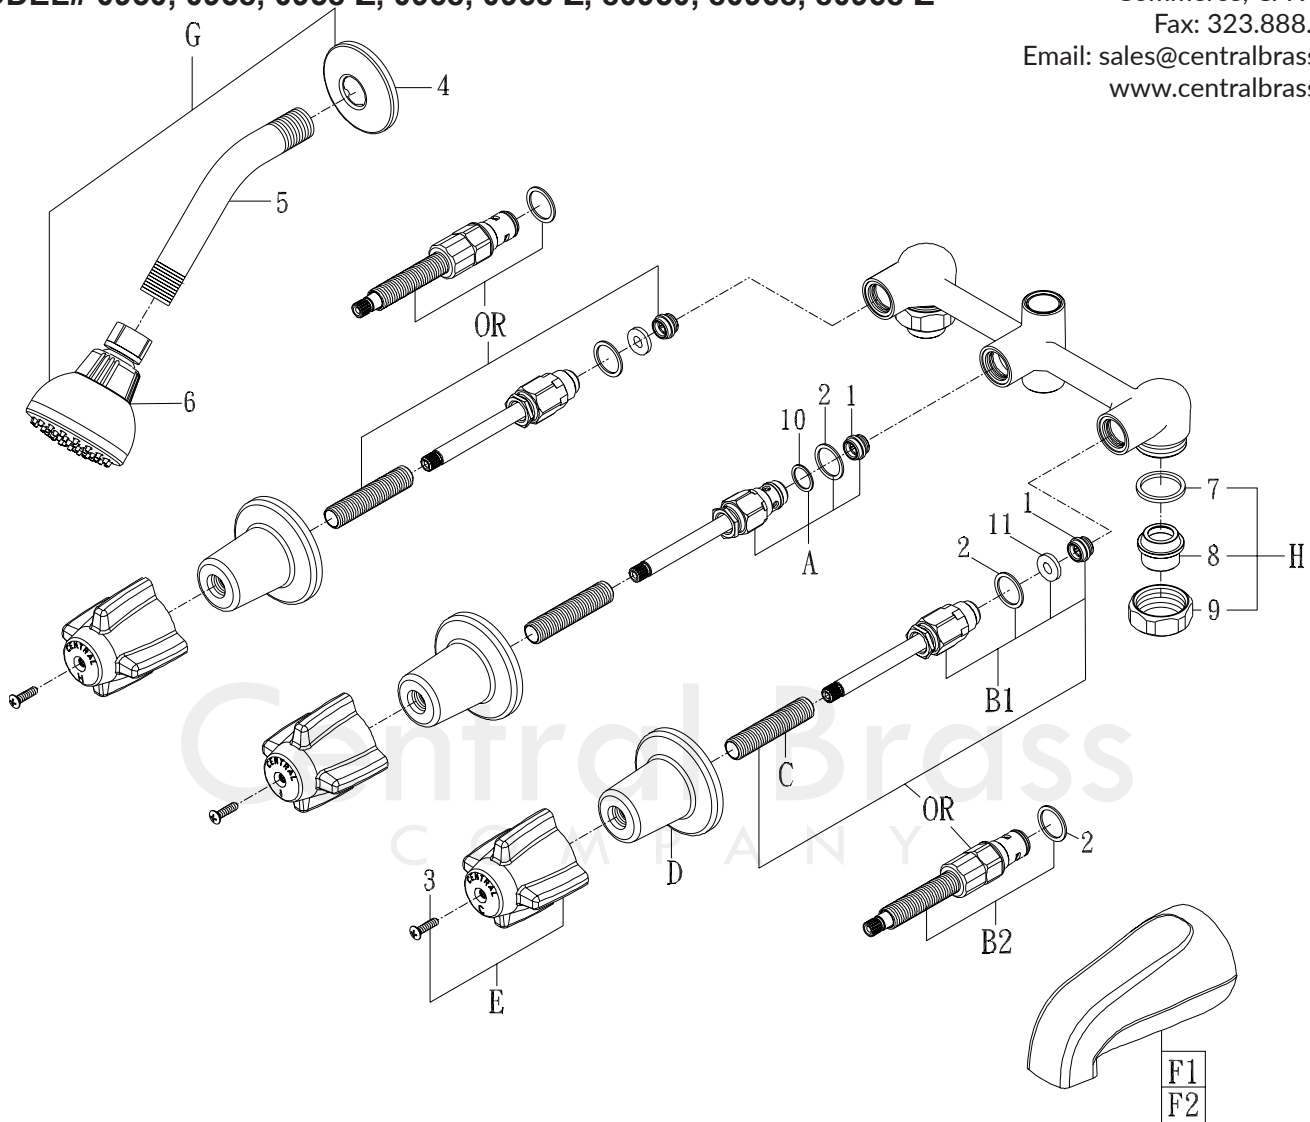

MODEL# 0950, 0958, 0958-Z, 0968, 0968-Z, 80950, 80968, 80968-Z

Commerce, CA 90040

Fax: 323.888.9515

Email: sales@centralbrass.com

www.centralbrass.com

ITEM#	DESCRIPTION	ITEM#	DESCRIPTION
A	K-3-DT Diverter Stem Assembly With Seat	1	XPF-263-B Brass Seat CP-4/pk
B1	K-3-CT [for "0" prefix only] Stem Assembly With Seat	2	X1028-Y Nylon Gasket-25/pk
B2	K-351-H [for "8" prefix only] Ceramic Stem Assembly	3	X107-F Oval Head Handle Screw Phillips-25/pk
C	X269-29/16 2-9/16" Brass Nipple-10/pk	4	X1035-SS Shower Arm Flange-10/pk
D	521-B Escutcheon	5	714-WT-02 Shower Arm 6"
E	G-508-C,H,D Large Canopy Handle-Cold,Hot,Plain	6	OP-640053 Shower Head 1.5GPM
F1	3154-Z [for "-Z" suffix only] Zamak Overim Tub Spout, 1/2" IPS	7	OP-440050 Washer
F2	3145-D [Not for "0850" or "80850-"] Brass Overim Tub Spout, 1/2" IPS	8	X1875 1/2" IP Union Inlets-2/pk
G	G-3113-6 [Only for "0868"&"80868"] Shower Head, Arm (6") & Flanges	9	X1876-BB Coupling Nut-2/pk
H	CS-49032 2 Combo Union Nuts & Sleeve	10	X4-N Celcon Washer for Diverter Stem-6/pk
		11	X901-WNN Seat Washer 25/pk