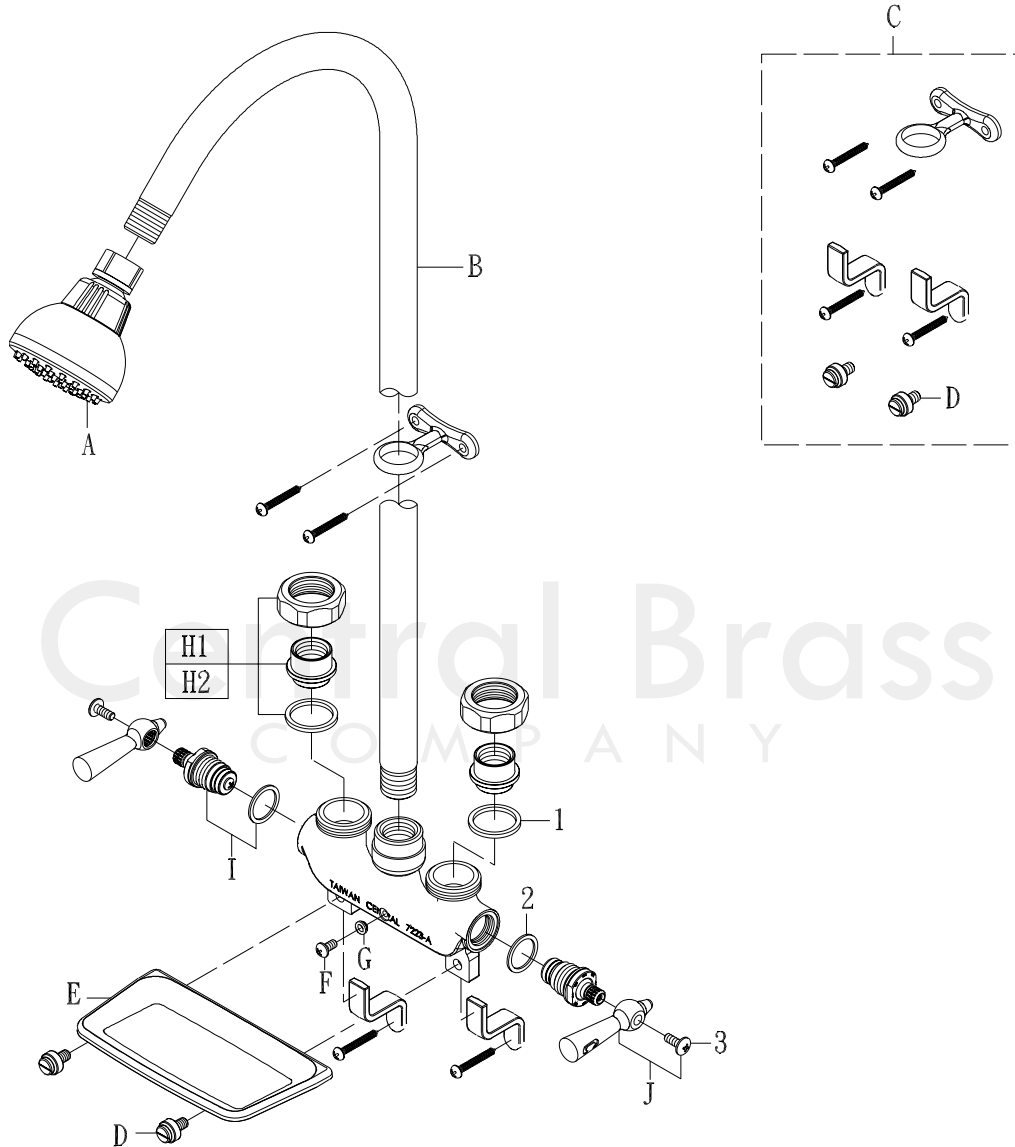

MODEL# 0477, 0477-RC

Commerce, CA 90040

Fax: 323.888.9515

Email: sales@centralbrass.com

www.centralbrass.com

ITEM#	DESCRIPTION	ITEM#	DESCRIPTION
A	OP-640053 Shower Head	H1	CS-49032 2 Combo Union Nuts & Sleeve, Brass (For 0477)
B	P157-I Riser, Galvanized Gooseneck	H2	CS-49032-RC 2 Combo Union Nuts & Sleeve, Rough Chrome (For 0477-RC)
C	G-7237-477 Leg & Wall Bracket Group	I	G-454-EL,ER Stem Assembly-Cold,Hot
D	105-U Screw, Slotted	J	G-520-W Lever Laundry Faucet Handles Cold & Hot
E	PF-259-X Brass Soap Dish	1	CS-34004 Washer
F	X105-H Round Head Screw Slotted-6/pk	2	X1028-Y Nylon Gasket (25pcs/pk)
G	X420-N Nylon Washer-12/pk	3	X126-S Truss Head Screw-6/pk