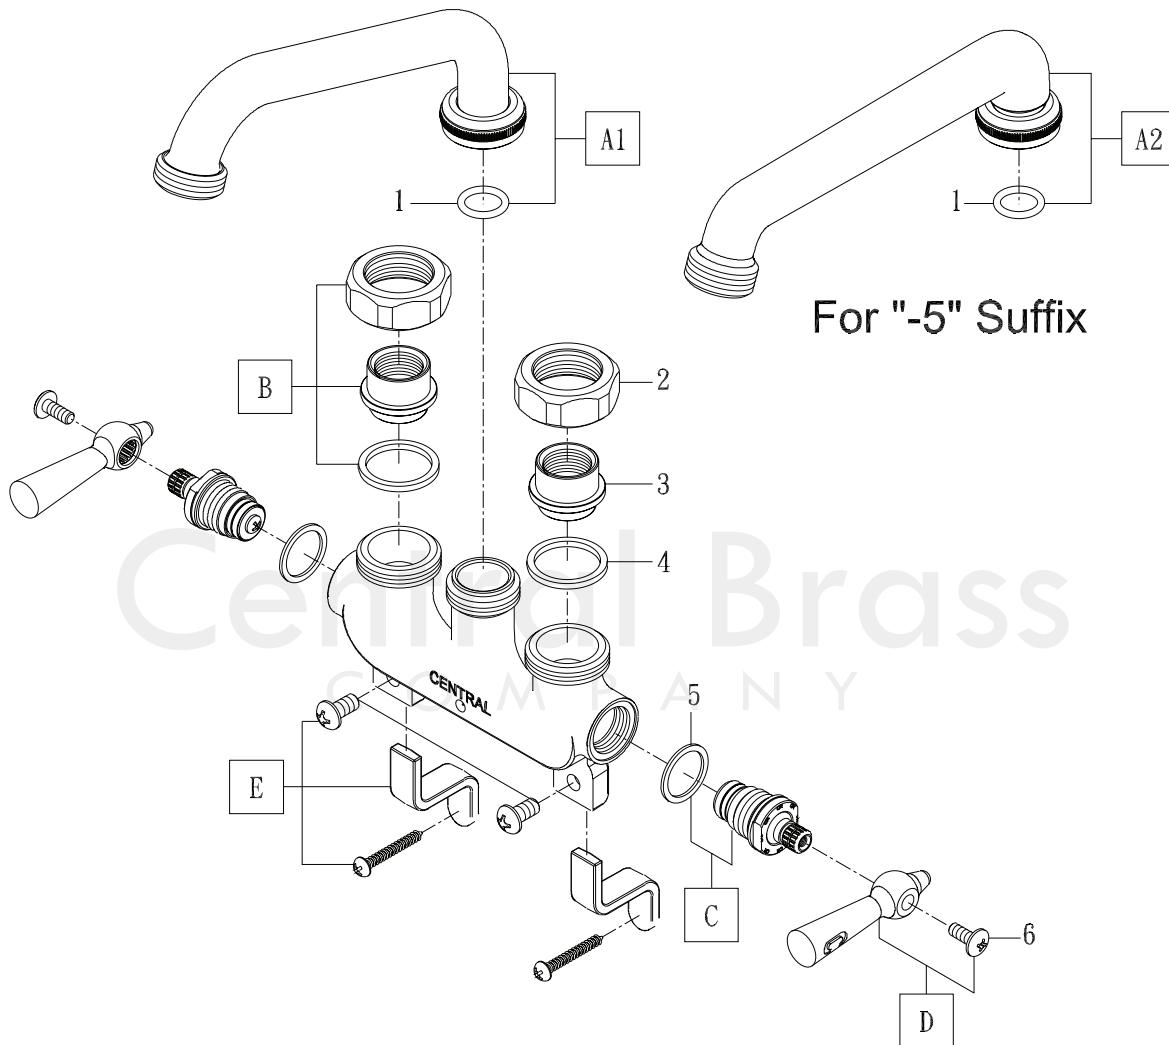

MODEL# 0470, 0470-5

Commerce, CA 90040

Fax: 323.888.9515

Email: sales@centralbrass.com

www.centralbrass.com

ITEM#	DESCRIPTION	ITEM#	DESCRIPTIONw		
A1	SU-2924-H-01	6" Swivel Tube Spout With Hose End	2	X1876-BB	Coupling Nut-2/pk
A2	SU-2929-01 [For "-5" Suffix]	6" Swivel Cast Brass Spout With Hose End	3	X1875	1/2" IP Union Inlets-2/pk
B	CS-49032	2 Combo Union Nuts & Sleeve	4	OP-440050	Washer
C	G-454-EL,ER	Stem Assembly-Cold,Hot	5	X1028-Y	Nylon Gasket (25pcs/pk)
D	G-520-W	Lever Laundry Faucet Handles Cold & Hot	6	X126-S	Truss Head Screw-6/pk
E	G-7237	Leg Mounting Group			
1	X1038-KN	O-Ring Epdm Rubber-25/pk			