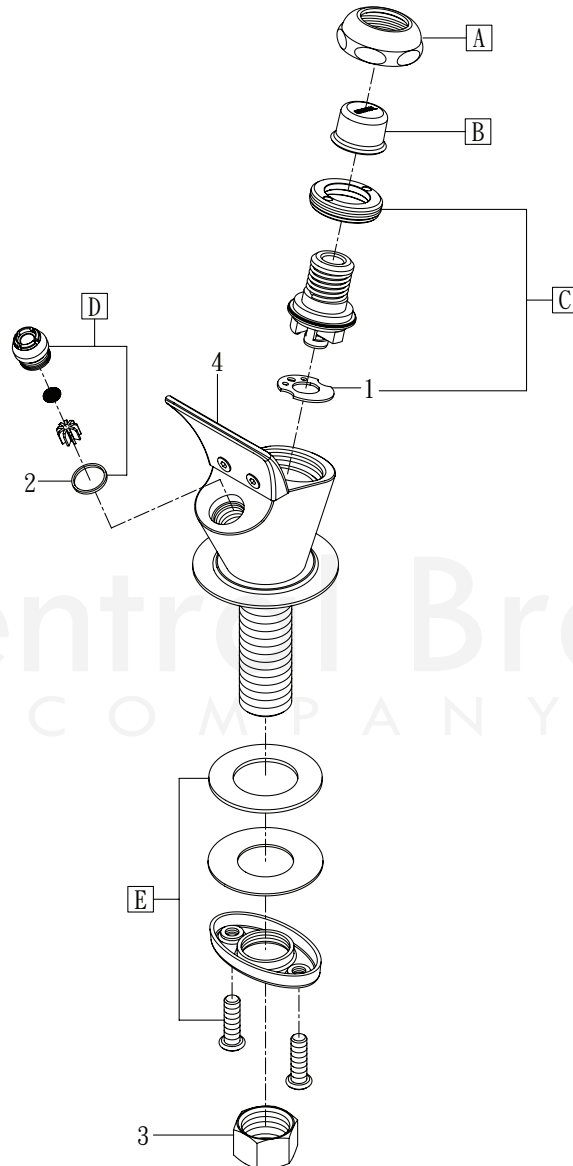

Model# 0360

La Vergne, TN 37086
 Fax: 800.338.9414
 Email: sales@centralbrass.com
 www.centralbrass.com

ITEM#	DESCRIPTION	ITEM#	DESCRIPTION
A	PF-358-RS	H	781-A
	Cap Nut for Bubbler Head		Shank
B	PF-358-Q	I	G-95-A
	Cap Button for Bubbler Head		Coupling Nuts & Washer (1 Set)
C	K-361	1	X358-APGCN
	Stem Assembly For Drinking Faucets		Gasket for Bubbler Head Cartridge-6/pk
D	SU-358-SA	2	X358-U
	Jet Assembly for Bubbler Head		Fiber Washer-10/pk
E	X358-V	3	X54
	Monel Screen-10/pk		Thinner Crowfoot Steel Washer-10/pk
F	X940	4	X7133-AZ
	Rubber Washer for Bubbler Head-10/pk		Zinc Die Cast Locknut-10/pk
G	PF-161-D	5	X4015
	Flange for Bubbler Head		Brass Coupling Nut-4/pk

0360/REV. 09 2016

MODEL# 10360

Commerce, CA 90040
 Fax: 323.888.9515
 Email: sales@centralbrass.com
 www.centralbrass.com

ITEM#	DESCRIPTION	ITEM#	DESCRIPTION
A	PF-358-RS Cap Nut for Bubbler Head	1	X358-APGCN Gasket for Bubbler Head Cartridge-6/pk
B	PF-358-Q Cap Button for Bubbler Head	2	X358-U Fiber Washer-10/pk
C	K-361 Stem Assembly For Drinking Faucets	3	X4015 Brass Coupling Nut-4/pk
D	SU-358-SA Jet Assembly for Bubbler Head	4	CS-48008 Antimicrobial Flexible Mouth Guard
E	CS-59001 Mounting Kit		