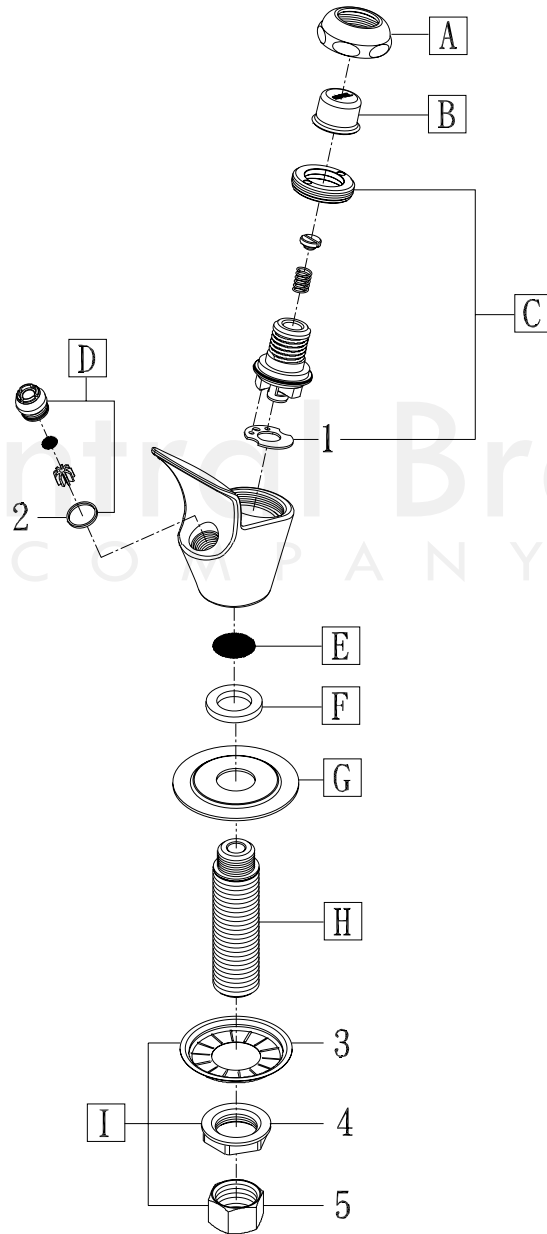

Model# 0360

La Vergne, TN 37086
 Fax: 800.338.9414
 Email: sales@centralbrass.com
 www.centralbrass.com

ITEM#	DESCRIPTION	ITEM#	DESCRIPTION
A	PF-358-RS	H	781-A
	Cap Nut for Bubbler Head		Shank
B	PF-358-Q	I	G-95-A
	Cap Button for Bubbler Head		Coupling Nuts & Washer (1 Set)
C	K-361	1	X358-APGCN
	Stem Assembly For Drinking Faucets		Gasket for Bubbler Head Cartridge-6/pk
D	SU-358-SA	2	X358-U
	Jet Assembly for Bubbler Head		Fiber Washer-10/pk
E	X358-V	3	X54
	Monel Screen-10/pk		Thinner Crowfoot Steel Washer-10/pk
F	X940	4	X7133-AZ
	Rubber Washer for Bubbler Head-10/pk		Zinc Die Cast Locknut-10/pk
G	PF-161-D	5	X4015
	Flange for Bubbler Head		Brass Coupling Nut-4/pk

0360/REV. 09 2016

MODEL# 10360

Commerce, CA 90040
 Fax: 323.888.9515
 Email: sales@centralbrass.com
 www.centralbrass.com

ITEM#	DESCRIPTION	ITEM#	DESCRIPTION
A	PF-358-RS Cap Nut for Bubbler Head	1	X358-APGCN Gasket for Bubbler Head Cartridge-6/pk
B	PF-358-Q Cap Button for Bubbler Head	2	X358-U Fiber Washer-10/pk
C	K-361 Stem Assembly For Drinking Faucets	3	X4015 Brass Coupling Nut-4/pk
D	SU-358-SA Jet Assembly for Bubbler Head	4	CS-48008 Antimicrobial Flexible Mouth Guard
E	CS-59001 Mounting Kit		