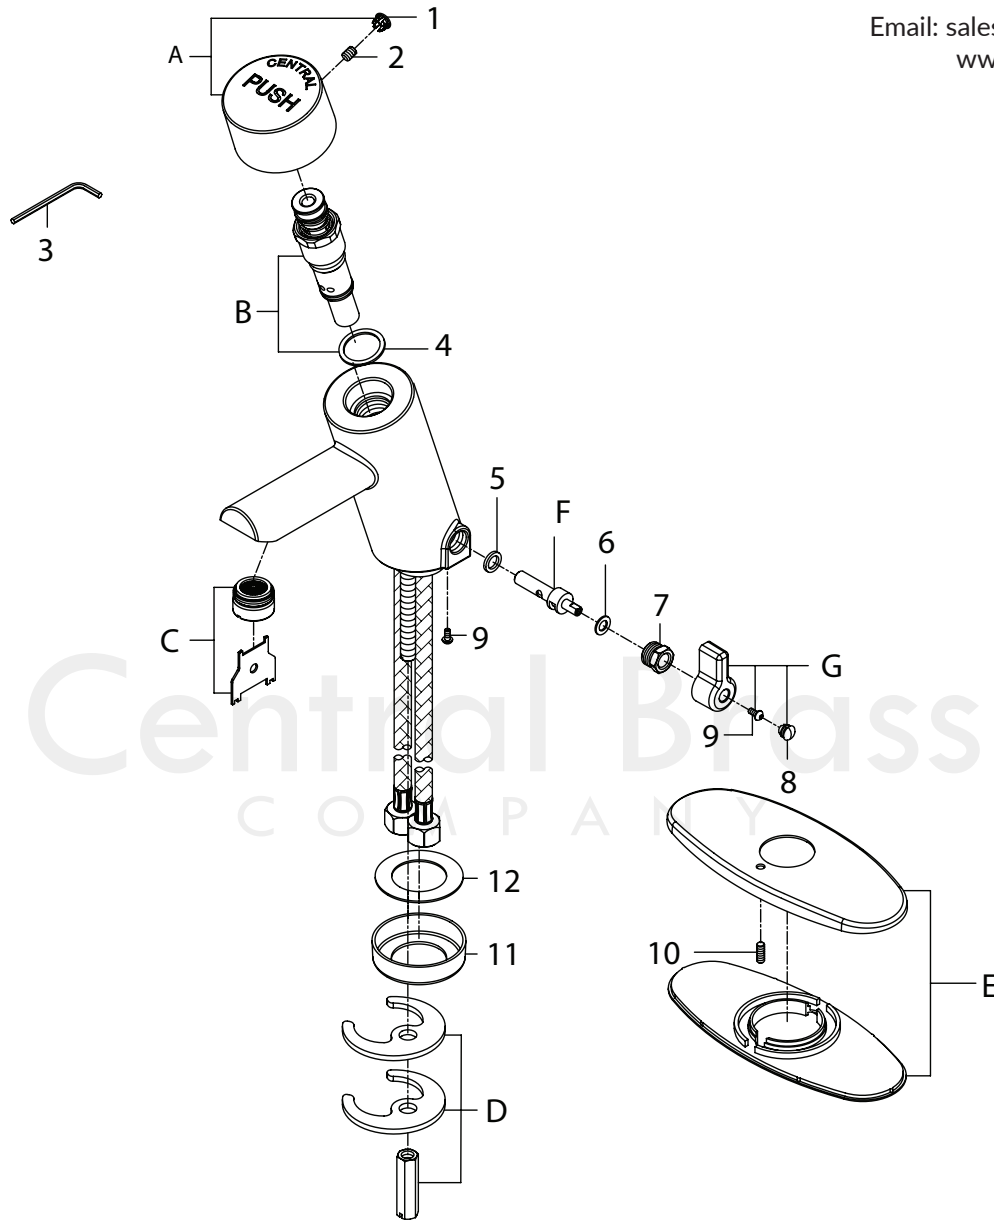

MODEL# 0358

Commerce, CA 90040

Fax: 323.888.9515

Email: sales@centralbrass.com

www.centralbrass.com

ITEM#	DESCRIPTION	ITEM#	DESCRIPTION
A	CS-13008 Plain Push Handle	4	X1028-Y Nylon Gasket For Stem 25/PK
B	CS-39004 Slow-Close Stem Assembly	5	X1090-HN Nylon Gasket 10/PK
C	OP-490066 15/16" Male Aerator 1.2 GPM	6	X279-D Brass Washer 10/PK
D	X-5300013 Mounting Kit	7	PF-1090-J Regulator Cap
E	CS-43016 6" Deck Plate	8	OP-490002 Lever Hole Cover
F	CS-33001 Temperature Adj. Stem	9	X170-K Screw RD HD Slot
G	CS-73002 Temperature Adj. Lever	10	X-5700001 5/64" Allen Screw
1	X-4900044 Hole Cover	11	CS-53008 Steel Ring
2	X-4900002 3/32" Allen Screw	12	CS-53007 Steel Washer
3	170-WA 3/32" Allen Wrench		