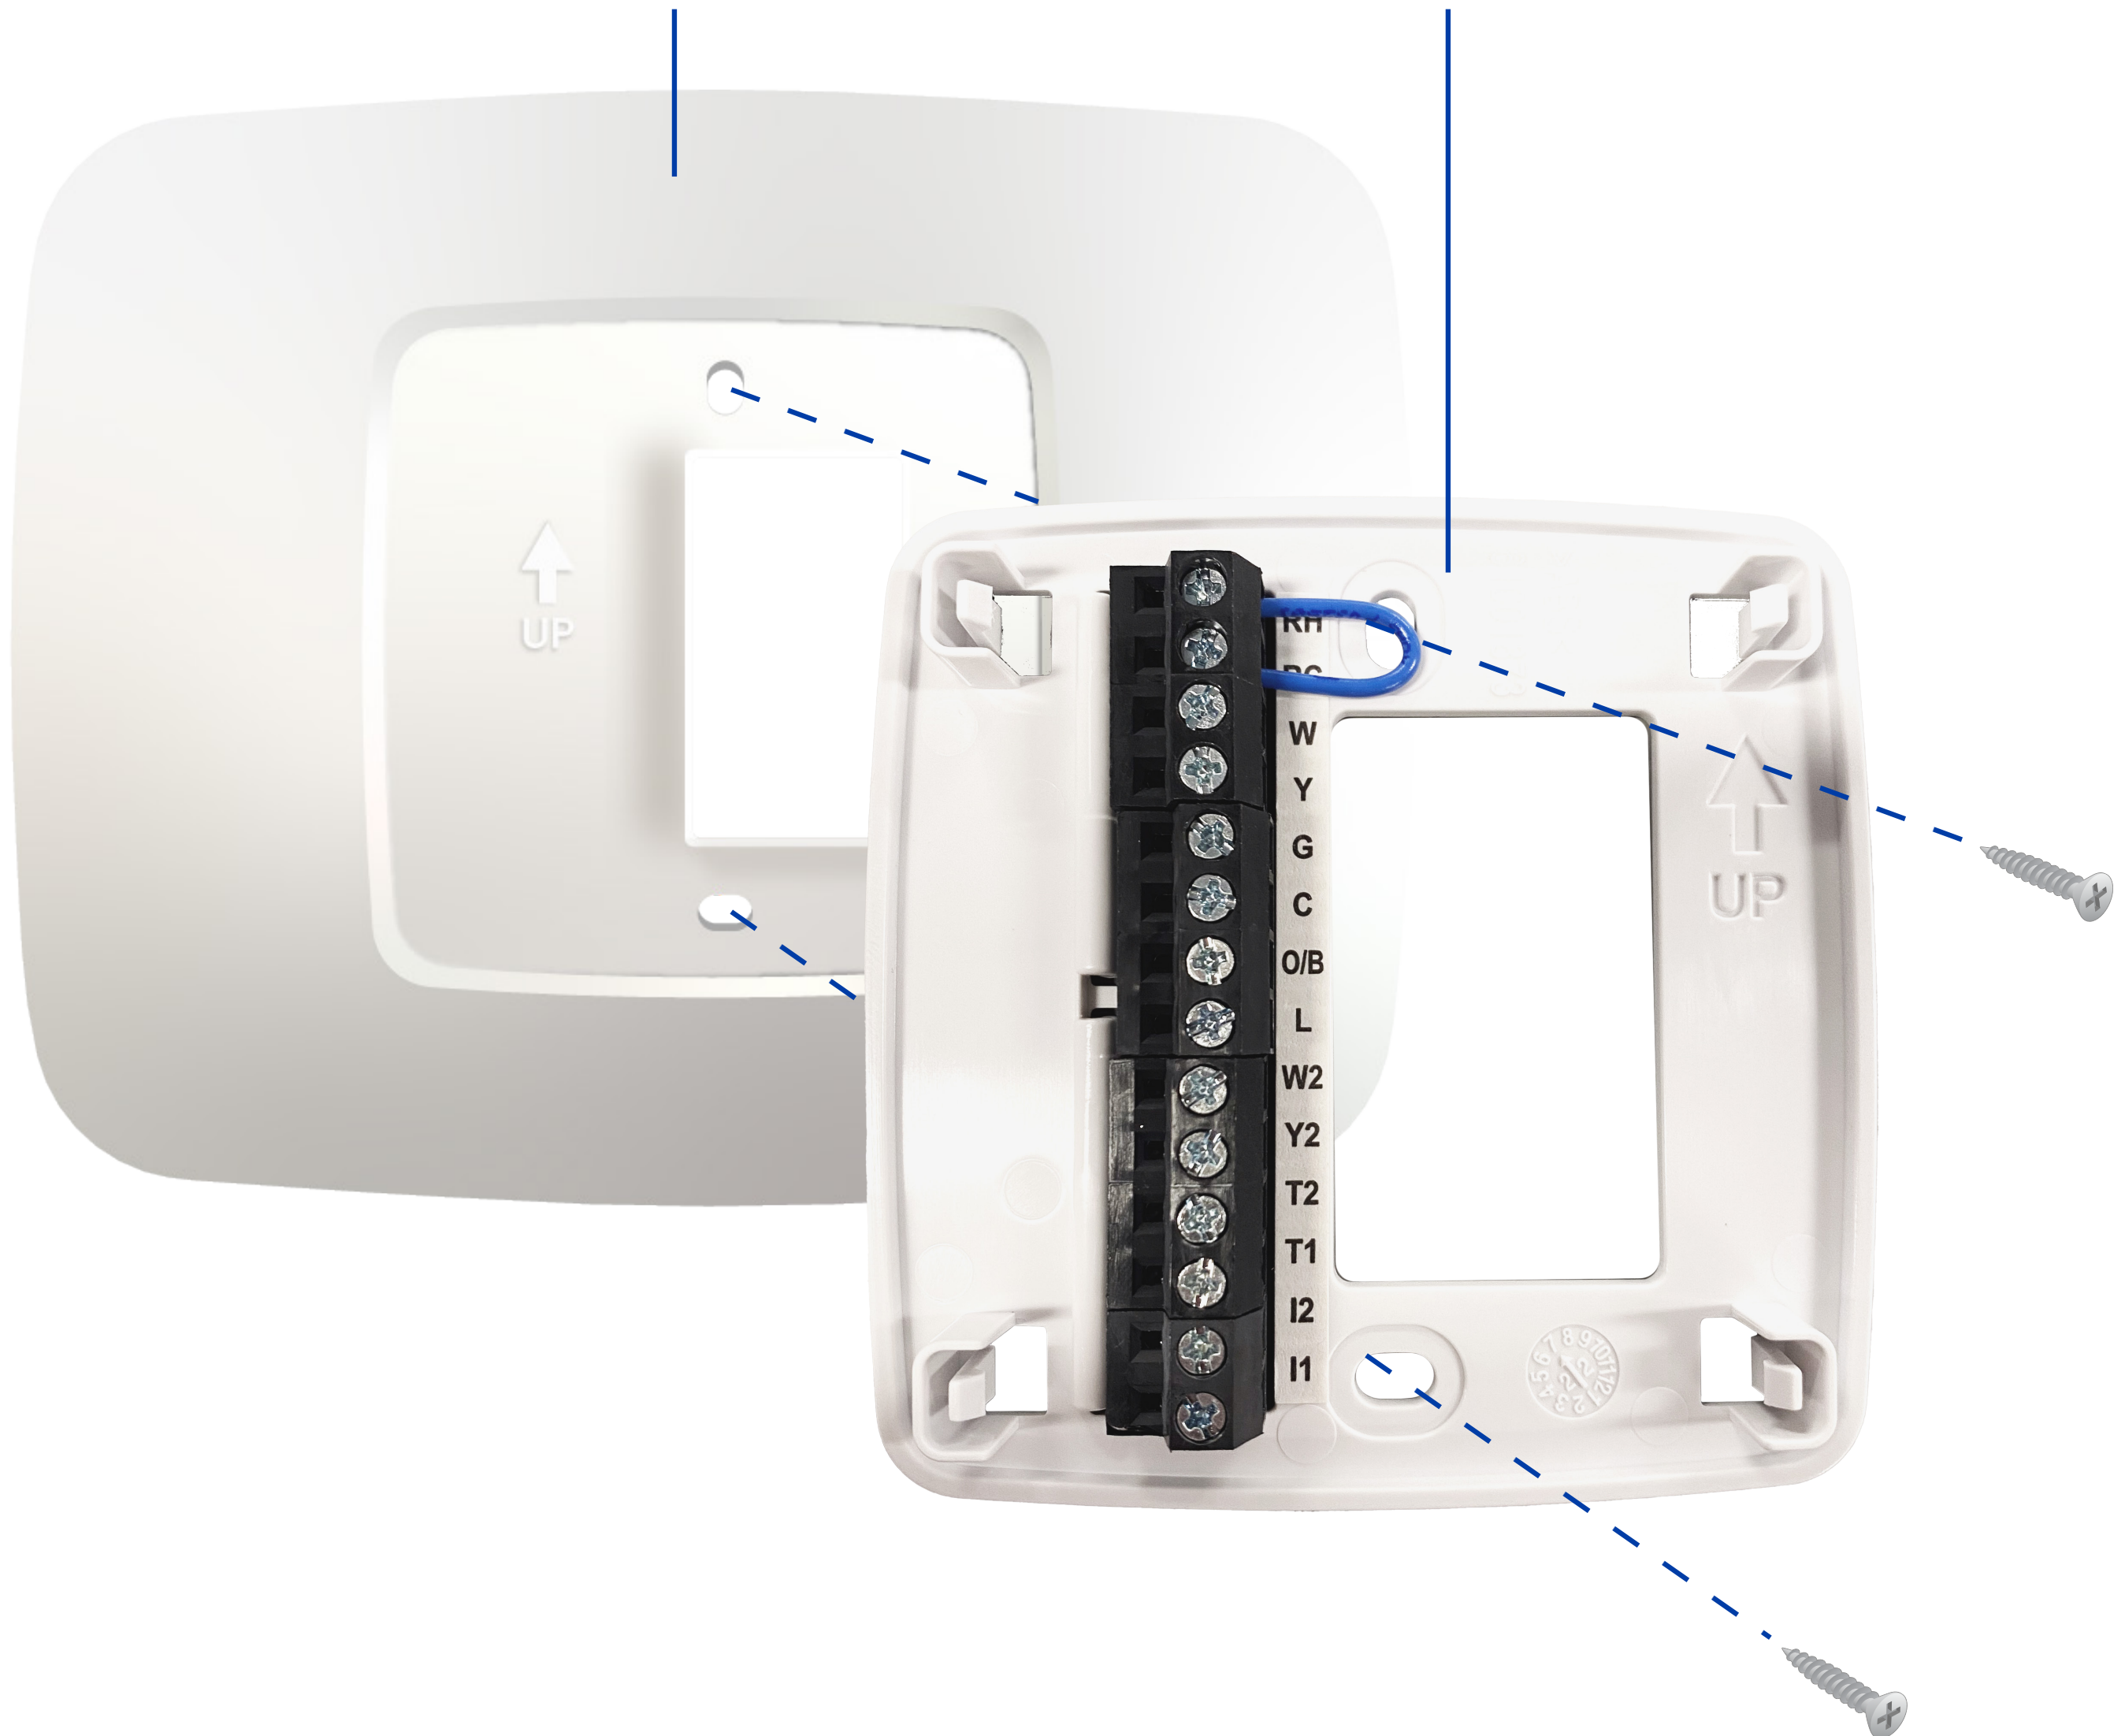

S86 Thermostat Back Plate
(Sold Separately)

8086

Use Wall Anchors if Needed