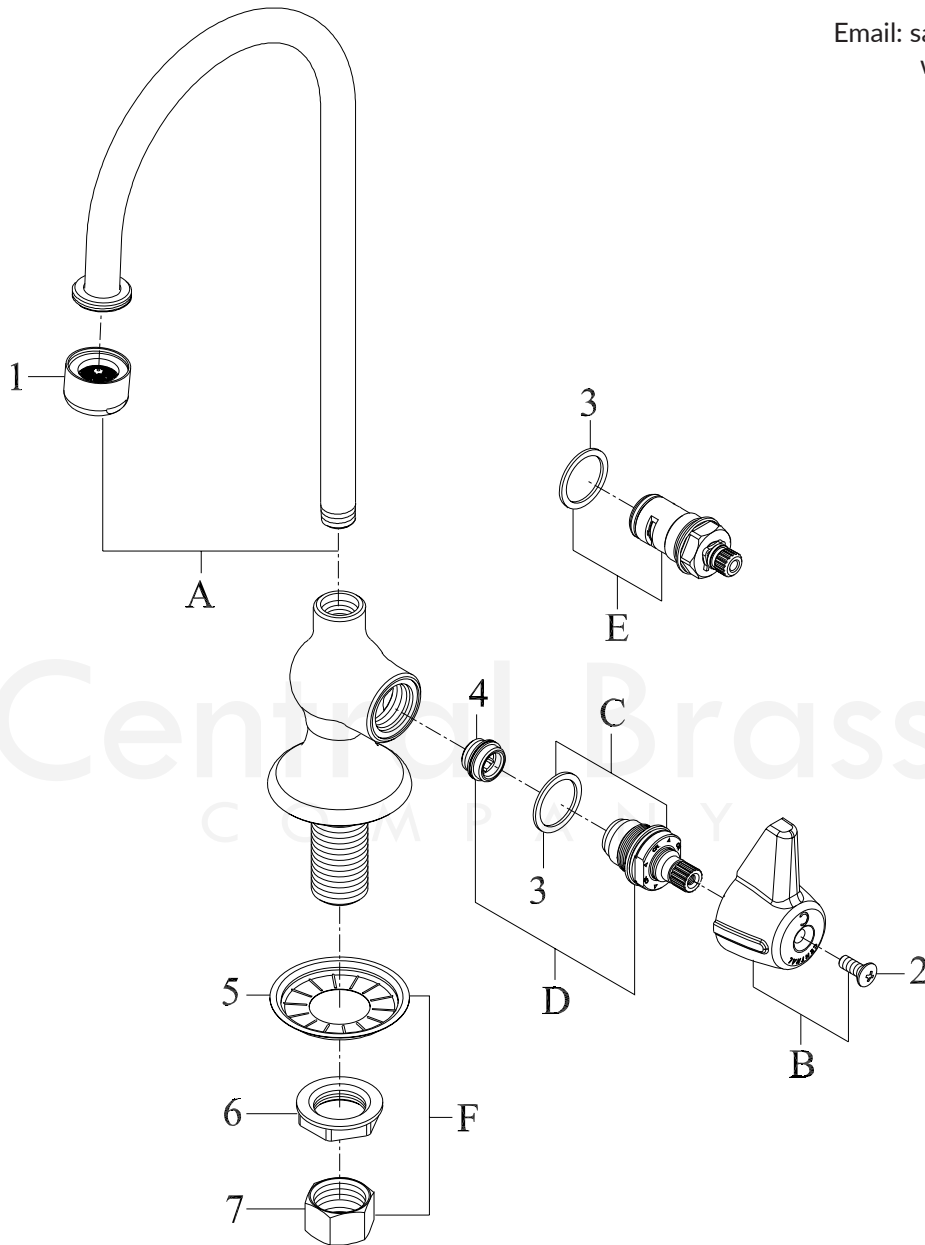

MODEL# 0286 Series

Commerce, CA 90040

Fax: 323.888.9515

Email: sales@centralbrass.com

www.centralbrass.com

ITEM#	DESCRIPTION	ITEM#	DESCRIPTION
A	SU-157-HA 4-11/16" Rigid Gooseneck Spout, Aerator	1	CS-49014 5/64"-27 Female Thread 1.5GPM Aerator
B	G-523-C, H Canopy Handle With Screw-Cold,Hot	2	X107-F Oval Head Handle Phillips Screw (25/pk)
C	G-454-EL, ER Cold, Hot Stem Assembly W/ Gasket	3	X1028-Y Nylon Gasket (25pcs/pk)
D	K-454-C, H Cold, Hot Stem Assembly W/ Replaceable Seat	4	X263-BC Replacement Seat (10 pcs/pk)
E	K-352-C, H Ceramic Stem Assembly	5	X54 Thinner Crowfoot Steel Washer-10/pk
F	G-95-A Coupling Nuts & Washer	6	X7133-AZ Zinc Die Cast Locknut-10/pk
		7	X4015 Brass Coupling Nut-4/pk