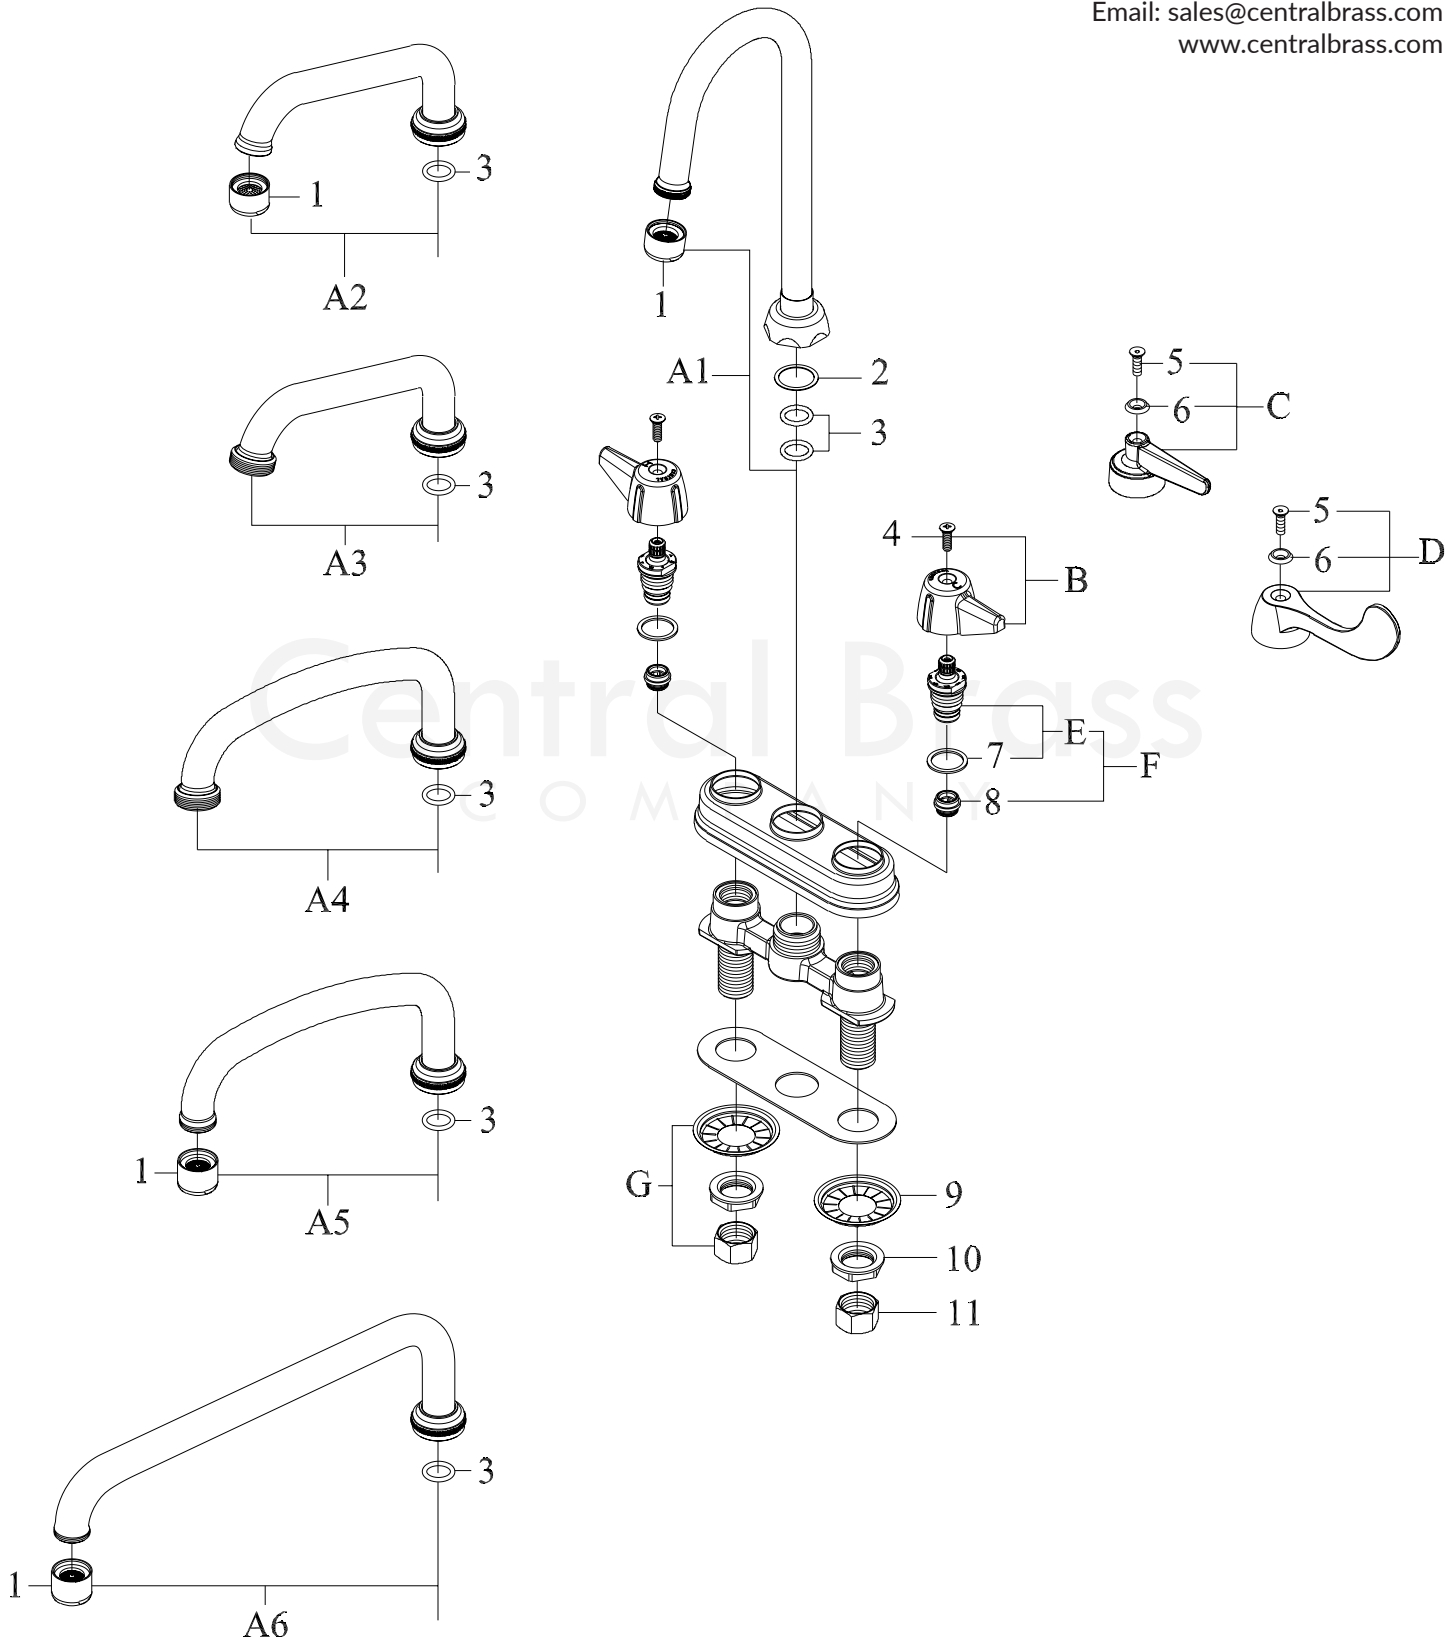

MODEL# 0094 Series

Commerce, CA 90040

Fax: 323.888.9515

Email: sales@centralbrass.com

www.centralbrass.com