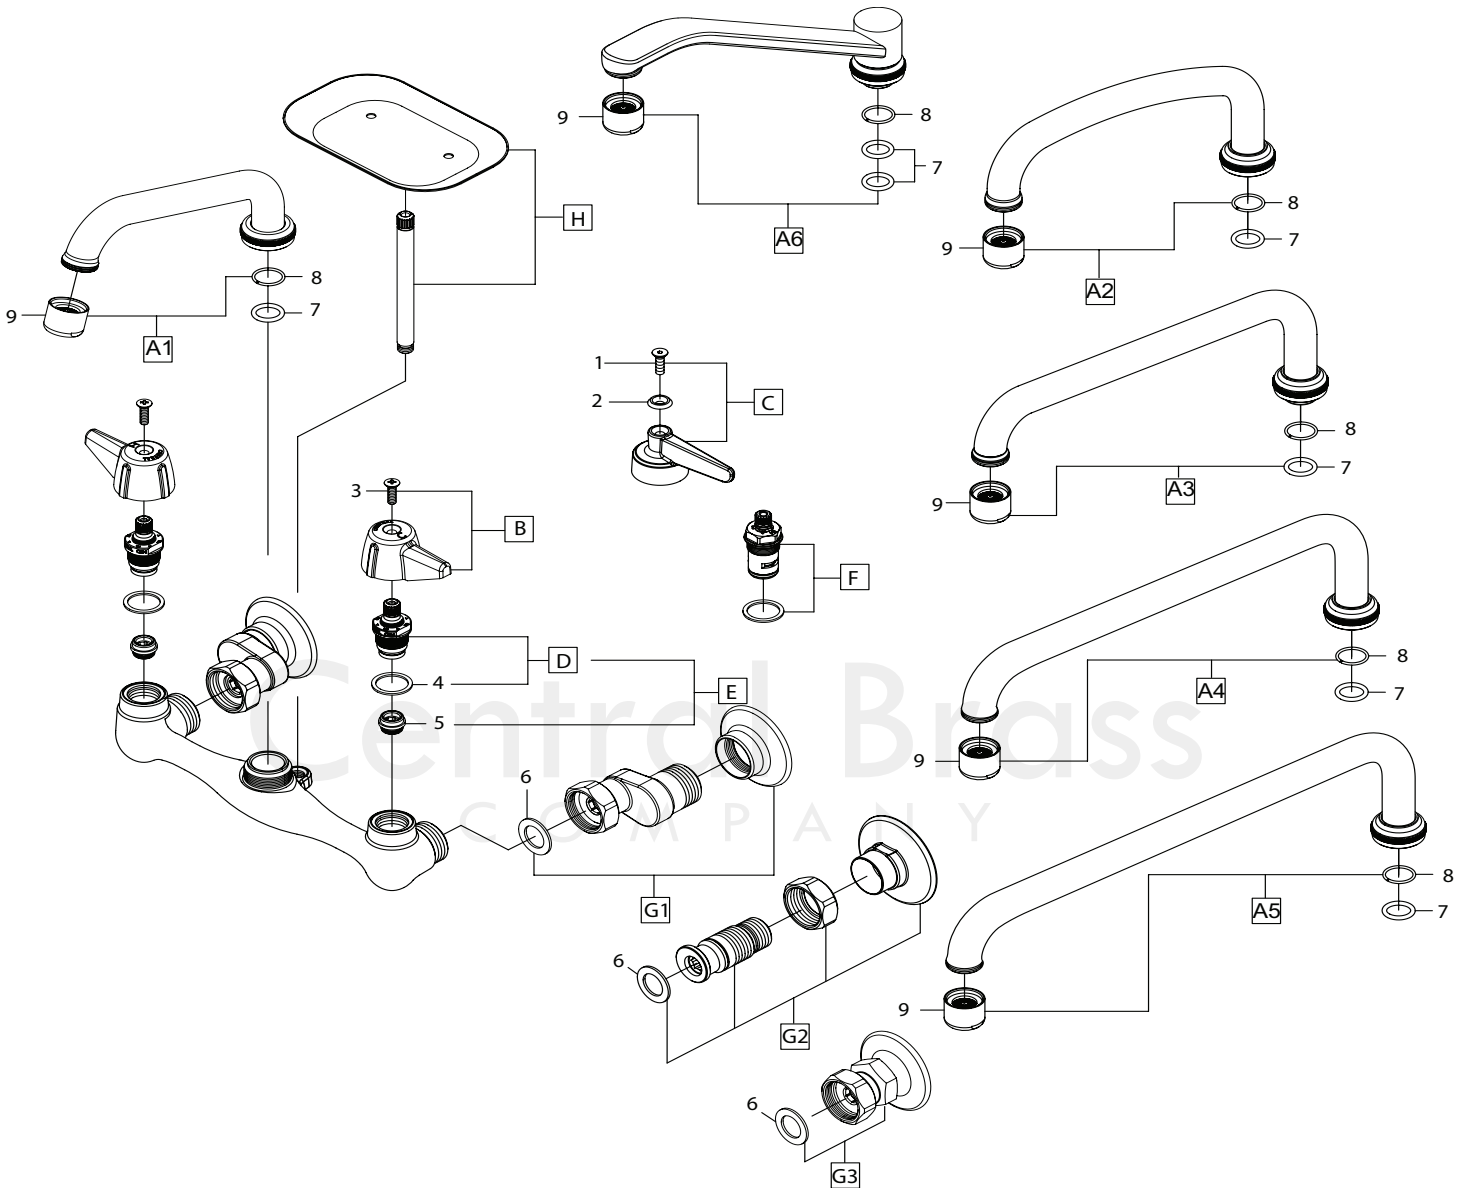

MODEL# 0048, 80048 Series

ITEM #	DESCRIPTION	ITEM #	DESCRIPTION
A1	SU-2924-A 6" Tube Spout W/ Aerator	G2	SU-2846 Male Flange Adjustable 7-7/8" To 8-1/8"
A2	SU-363-RA 7-7/8" Tube Spout W/ Aerator	G3	SU-2807 Female Flange Adjustable 7-7/8" To 8-1/8"
A3	SU-363-JA 10" Tube Spout W/ Aerator	H	G-285-A Soap Dish & Post
A4	SU-363-LA 12" Tube Spout W/ Aerator	1	CS-49033 Handle Screw
A5	SU-363-MA 14" Tube Spout W/ Aerator	2	X107-FB,FR Index-Blue,Red (5 Pcs/PK)
A6	SU-365-CA 8-3/16" D Style Spout W/ Aerator	3	X107-F Oval Head Handle Screw (25 Pcs/PK)
B	G-523-C,H Canopy Handle-Cold,Hot	4	X1028-Y Stem Nyloc Gasket (25 Pcs/PK)
C	CS-19007C,H Lever Handle-Cold,Hot	5	X263-BC Stem Seat (10 Pcs/PK)
D	G-454-EL,ER Stem Assembly-Cold,Hot	6	X940-TRN Washer (10 Pcs/PK)
E	K-454-C,H Stem Assembly W/ Seat- Cold,Hot	7	X1038-KN Spout O-Ring (25 Pcs/PK)
F	K-352-C,H Ceramic Stem-Cold,Hot	8	X166-FN Snap Ring For Spout (6 Pcs/PK)
G1	SU-2806 Female Flange Adjustable 6-1/2" To 9-1/2"	9	CS-49014 1.5 GPM Aerator