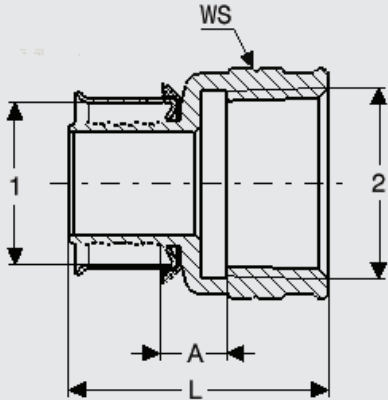

Submittal Package

viega

Viega PEX Press Zero Lead Fittings with Attached Sleeves

PEX Press Tees / Reducing Tees (cont.)									
Stock Code	Dimensions			A1 (in)	A2 (in)	A3 (in)	L1 (in)	L2 (in)	L3 (in)
	1	2	3						
94073	1-1/4" x 1" x 1"			0.807	0.819	0.996	1.673	1.437	1.614
94072	1-1/4" x 1-1/4" x 3/4"			0.728	0.728	0.988	1.594	1.594	1.484
94074	1-1/4" x 1-1/4" x 1"			0.807	0.807	0.996	1.673	1.673	1.614
94080	1-1/2"			1.142	1.142	1.142	2.008	2.008	2.008
94081	1-1/2" x 1" x 3/4"			0.728	0.661	1.126	1.594	1.280	1.622
94082	1-1/2" x 1" x 1"			0.846	0.858	1.134	1.713	1.476	1.752
94083	1-1/2" x 1-1/2" x 3/4"			0.728	0.728	1.126	1.594	1.594	1.622
94084	1-1/2" x 1-1/2" x 1"			0.846	0.846	1.193	1.713	1.713	1.811
94085	1-1/2" x 1-1/2" x 1-1/4"			0.984	0.984	1.138	1.850	1.850	2.004
94090	2"			1.331	1.331	1.331	2.382	2.382	2.382

Viega PEX Press Test Plugs

Stock Code	Dimensions	A (in)	L (in)
	1		
95000	3/8"	0.476	0.728
95121	1/2"	0.476	0.728
95131	5/8"	0.476	0.728
95141	3/4"	0.476	0.728
95161	1"	0.618	0.925

Viega... The global leader in plumbing, heating and pipe joining systems

Dimensional Documentation PEX Press Fittings with Attached Sleeves

PEX Press Female NPT Adapters				
Stock Code	Dimensions 1 x 2	A (in)	L (in)	WS (in)
81520	1/2" x 1/2" F NPT	0.354	1.378	0.984
81525	1/2" x 3/4" F NPT	0.354	1.417	1.201
81541	3/4" x 1/2" F NPT	0.354	1.378	0.984
81540	3/4" x 3/4" F NPT	0.354	1.417	1.201
81545	1" x 3/4" F NPT	0.394	1.575	1.201
81560	1" x 1" F NPT	0.413	1.693	1.476

PEX Press Elbows			
Stock Code	Dimensions 1	A (in)	L (in)
83520	1/2"	0.472	0.965
83530	5/8"	0.591	1.102
83540	3/4"	0.591	1.102
83560	1"	0.886	1.496
83570	1-1/4"	0.945	1.811
83580	1-1/2"	1.083	1.949

PEX Press Test Plugs			
Stock Code	Dimensions 1	A (in)	L (in)
85000	3/8"	0.472	0.728
85121	1/2"	0.472	0.728
85131	5/8"	0.472	0.728
85141	3/4"	0.472	0.728
85161	1"	0.610	0.925