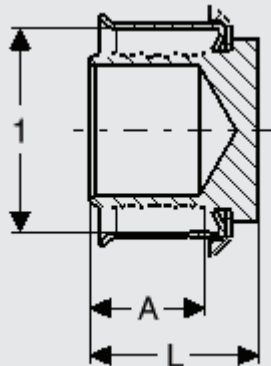

Submittal Package

viega

Viega PEX Press Zero Lead Fittings with Attached Sleeves

PEX Press Tees / Reducing Tees (cont.)									
Stock Code	Dimensions			A1 (in)	A2 (in)	A3 (in)	L1 (in)	L2 (in)	L3 (in)
	1	2	3						
94073	1-1/4" x 1" x 1"			0.807	0.819	0.996	1.673	1.437	1.614
94072	1-1/4" x 1-1/4" x 3/4"			0.728	0.728	0.988	1.594	1.594	1.484
94074	1-1/4" x 1-1/4" x 1"			0.807	0.807	0.996	1.673	1.673	1.614
94080	1-1/2"			1.142	1.142	1.142	2.008	2.008	2.008
94081	1-1/2" x 1" x 3/4"			0.728	0.661	1.126	1.594	1.280	1.622
94082	1-1/2" x 1" x 1"			0.846	0.858	1.134	1.713	1.476	1.752
94083	1-1/2" x 1-1/2" x 3/4"			0.728	0.728	1.126	1.594	1.594	1.622
94084	1-1/2" x 1-1/2" x 1"			0.846	0.846	1.193	1.713	1.713	1.811
94085	1-1/2" x 1-1/2" x 1-1/4"			0.984	0.984	1.138	1.850	1.850	2.004
94090	2"			1.331	1.331	1.331	2.382	2.382	2.382

Viega PEX Press Test Plugs

Stock Code	Dimensions	A (in)	L (in)
	1		
95000	3/8"	0.476	0.728
95121	1/2"	0.476	0.728
95131	5/8"	0.476	0.728
95141	3/4"	0.476	0.728
95161	1"	0.618	0.925

Viega... The global leader in plumbing, heating and pipe joining systems

Dimensional Documentation PEX Press Fittings with Attached Sleeves

PEX Press Female NPT Adapters				
Stock Code	Dimensions 1 x 2	A (in)	L (in)	WS (in)
81520	1/2" x 1/2" F NPT	0.354	1.378	0.984
81525	1/2" x 3/4" F NPT	0.354	1.417	1.201
81541	3/4" x 1/2" F NPT	0.354	1.378	0.984
81540	3/4" x 3/4" F NPT	0.354	1.417	1.201
81545	1" x 3/4" F NPT	0.394	1.575	1.201
81560	1" x 1" F NPT	0.413	1.693	1.476

PEX Press Elbows			
Stock Code	Dimensions 1	A (in)	L (in)
83520	1/2"	0.472	0.965
83530	5/8"	0.591	1.102
83540	3/4"	0.591	1.102
83560	1"	0.886	1.496
83570	1-1/4"	0.945	1.811
83580	1-1/2"	1.083	1.949

PEX Press Test Plugs			
Stock Code	Dimensions 1	A (in)	L (in)
85000	3/8"	0.472	0.728
85121	1/2"	0.472	0.728
85131	5/8"	0.472	0.728
85141	3/4"	0.472	0.728
85161	1"	0.610	0.925