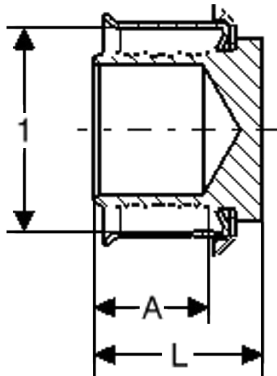

Submittal Package

viega

Viega PEX Press Zero Lead Fittings with Attached Sleeves

PEX Press Tees / Reducing Tees (cont.)									
Stock Code	Dimensions			A1 (in)	A2 (in)	A3 (in)	L1 (in)	L2 (in)	L3 (in)
	1	2	3						
94073	1-1/4" x 1" x 1"			0.807	0.819	0.996	1.673	1.437	1.614
94072	1-1/4" x 1-1/4" x 3/4"			0.728	0.728	0.988	1.594	1.594	1.484
94074	1-1/4" x 1-1/4" x 1"			0.807	0.807	0.996	1.673	1.673	1.614
94080	1-1/2"			1.142	1.142	1.142	2.008	2.008	2.008
94081	1-1/2" x 1" x 3/4"			0.728	0.661	1.126	1.594	1.280	1.622
94082	1-1/2" x 1" x 1"			0.846	0.858	1.134	1.713	1.476	1.752
94083	1-1/2" x 1-1/2" x 3/4"			0.728	0.728	1.126	1.594	1.594	1.622
94084	1-1/2" x 1-1/2" x 1"			0.846	0.846	1.193	1.713	1.713	1.811
94085	1-1/2" x 1-1/2" x 1-1/4"			0.984	0.984	1.138	1.850	1.850	2.004
94090	2"			1.331	1.331	1.331	2.382	2.382	2.382

Viega PEX Press Test Plugs

Stock Code	Dimensions	A (in)	L (in)
	1		
95000	3/8"	0.476	0.728
95121	1/2"	0.476	0.728
95131	5/8"	0.476	0.728
95141	3/4"	0.476	0.728
95161	1"	0.618	0.925

Viega... The global leader in plumbing, heating and pipe joining systems

Dimensional Documentation PEX Press Fittings with Attached Sleeves

PEX Press Female NPT Adapters				
Stock Code	Dimensions 1 x 2	A (in)	L (in)	WS (in)
81520	1/2" x 1/2" F NPT	0.354	1.378	0.984
81525	1/2" x 3/4" F NPT	0.354	1.417	1.201
81541	3/4" x 1/2" F NPT	0.354	1.378	0.984
81540	3/4" x 3/4" F NPT	0.354	1.417	1.201
81545	1" x 3/4" F NPT	0.394	1.575	1.201
81560	1" x 1" F NPT	0.413	1.693	1.476

PEX Press Elbows			
Stock Code	Dimensions 1	A (in)	L (in)
83520	1/2"	0.472	0.965
83530	5/8"	0.591	1.102
83540	3/4"	0.591	1.102
83560	1"	0.886	1.496
83570	1-1/4"	0.945	1.811
83580	1-1/2"	1.083	1.949

PEX Press Test Plugs			
Stock Code	Dimensions 1	A (in)	L (in)
85000	3/8"	0.472	0.728
85121	1/2"	0.472	0.728
85131	5/8"	0.472	0.728
85141	3/4"	0.472	0.728
85161	1"	0.610	0.925