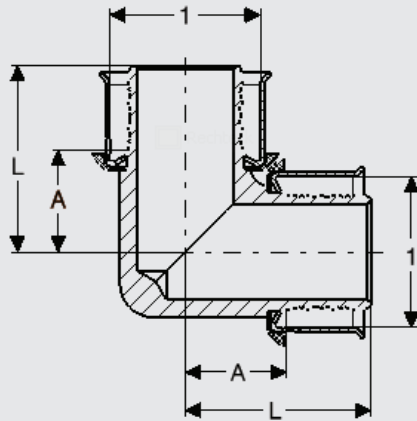

Submittal Package

viega

Viega PEX Press Zero Lead Fittings with Attached Sleeves

PEX Press Tees / Reducing Tees (cont.)									
Stock Code	Dimensions			A1 (in)	A2 (in)	A3 (in)	L1 (in)	L2 (in)	L3 (in)
	1	2	3						
94073	1-1/4" x 1" x 1"			0.807	0.819	0.996	1.673	1.437	1.614
94072	1-1/4" x 1-1/4" x 3/4"			0.728	0.728	0.988	1.594	1.594	1.484
94074	1-1/4" x 1-1/4" x 1"			0.807	0.807	0.996	1.673	1.673	1.614
94080	1-1/2"			1.142	1.142	1.142	2.008	2.008	2.008
94081	1-1/2" x 1" x 3/4"			0.728	0.661	1.126	1.594	1.280	1.622
94082	1-1/2" x 1" x 1"			0.846	0.858	1.134	1.713	1.476	1.752
94083	1-1/2" x 1-1/2" x 3/4"			0.728	0.728	1.126	1.594	1.594	1.622
94084	1-1/2" x 1-1/2" x 1"			0.846	0.846	1.193	1.713	1.713	1.811
94085	1-1/2" x 1-1/2" x 1-1/4"			0.984	0.984	1.138	1.850	1.850	2.004
94090	2"			1.331	1.331	1.331	2.382	2.382	2.382

Viega PEX Press Test Plugs

Stock Code	Dimensions	A (in)	L (in)
	1		
95000	3/8"	0.476	0.728
95121	1/2"	0.476	0.728
95131	5/8"	0.476	0.728
95141	3/4"	0.476	0.728
95161	1"	0.618	0.925

Viega... The global leader in plumbing, heating and pipe joining systems

Dimensional Documentation PEX Press Fittings with Attached Sleeves

PEX Press Female NPT Adapters				
Stock Code	Dimensions 1 x 2	A (in)	L (in)	WS (in)
81520	1/2" x 1/2" F NPT	0.354	1.378	0.984
81525	1/2" x 3/4" F NPT	0.354	1.417	1.201
81541	3/4" x 1/2" F NPT	0.354	1.378	0.984
81540	3/4" x 3/4" F NPT	0.354	1.417	1.201
81545	1" x 3/4" F NPT	0.394	1.575	1.201
81560	1" x 1" F NPT	0.413	1.693	1.476

PEX Press Elbows			
Stock Code	Dimensions 1	A (in)	L (in)
83520	1/2"	0.472	0.965
83530	5/8"	0.591	1.102
83540	3/4"	0.591	1.102
83560	1"	0.886	1.496
83570	1-1/4"	0.945	1.811
83580	1-1/2"	1.083	1.949

PEX Press Test Plugs			
Stock Code	Dimensions 1	A (in)	L (in)
85000	3/8"	0.472	0.728
85121	1/2"	0.472	0.728
85131	5/8"	0.472	0.728
85141	3/4"	0.472	0.728
85161	1"	0.610	0.925