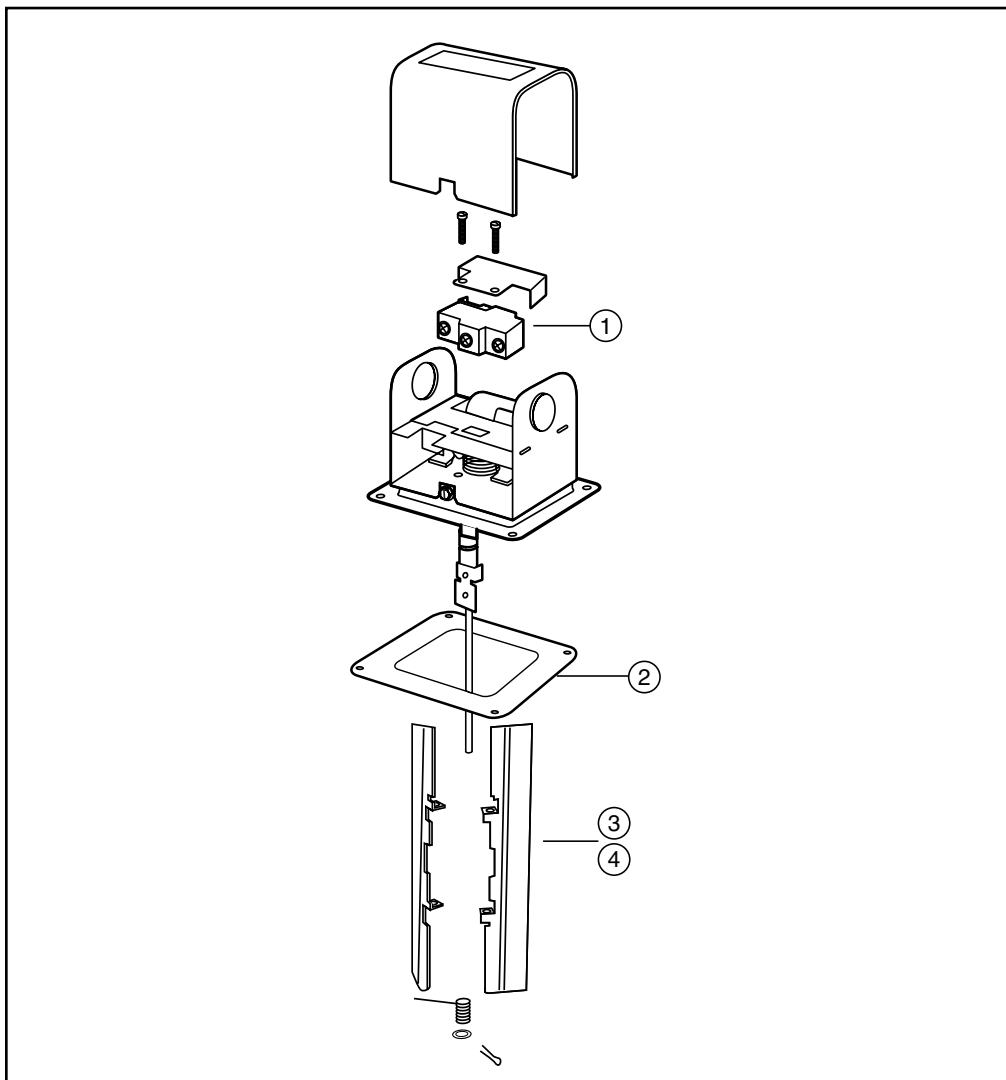

## Flow Switches – Air

### Series AF1 Air Flow Switches

#### Components

Item Number	Part Number	Model Number	Description	Weight lbs. (kg)
1	307000	FS7-31	SPDT switch	0.3 (.14)
2	301200	AF1-21	Gasket	0.1 (.05)
3	336000	AF1-122	Paddle kit for model AF1 & AF1-J (includes item 2)	0.1 (.05)
4	336050	AF1-S-122	Paddle kit for model AF1-S (includes item 2)	0.1 (.05)

Note: Paddle kits include screws and washers.

FLOW SWITCHES