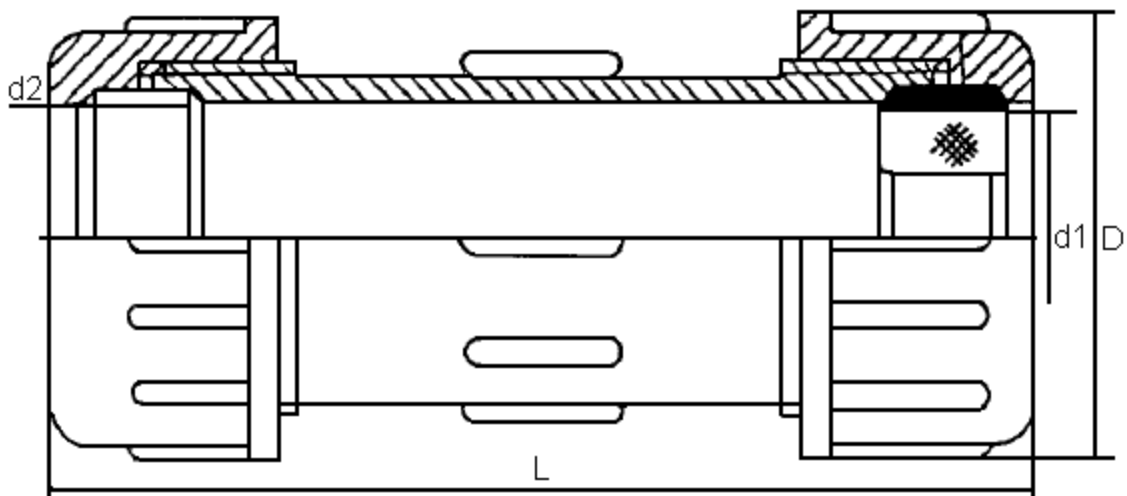

400 PVC Compression Coupling • Spec Sheet

FEATURES & BENEFITS

- 150 PSI @ 73 F
- Fits Iron Pipe Size
- IPS Connection
- BUNA Gasket
- Sizes 3/8" – 6"

DIMENSIONS

Size	1/2"	3/4"	1"	1-1/2"	1-1/4"	2"	2-1/2"	3"	4"	6"
L	5.24	5.3	5.75	6.30	6.90	7.88	9.93	10.87	11.94	15.17
D	1.85	2.09	2.40	2.88	3.15	3.63	4.53	5.28	6.34	8.79
d1	0.83	1.04	1.31	1.65	1.89	2.36	2.96	3.49	4.49	6.61
d2	0.91	1.18	1.42	1.81	2.05	2.56	2.52	3.63	4.65	6.89