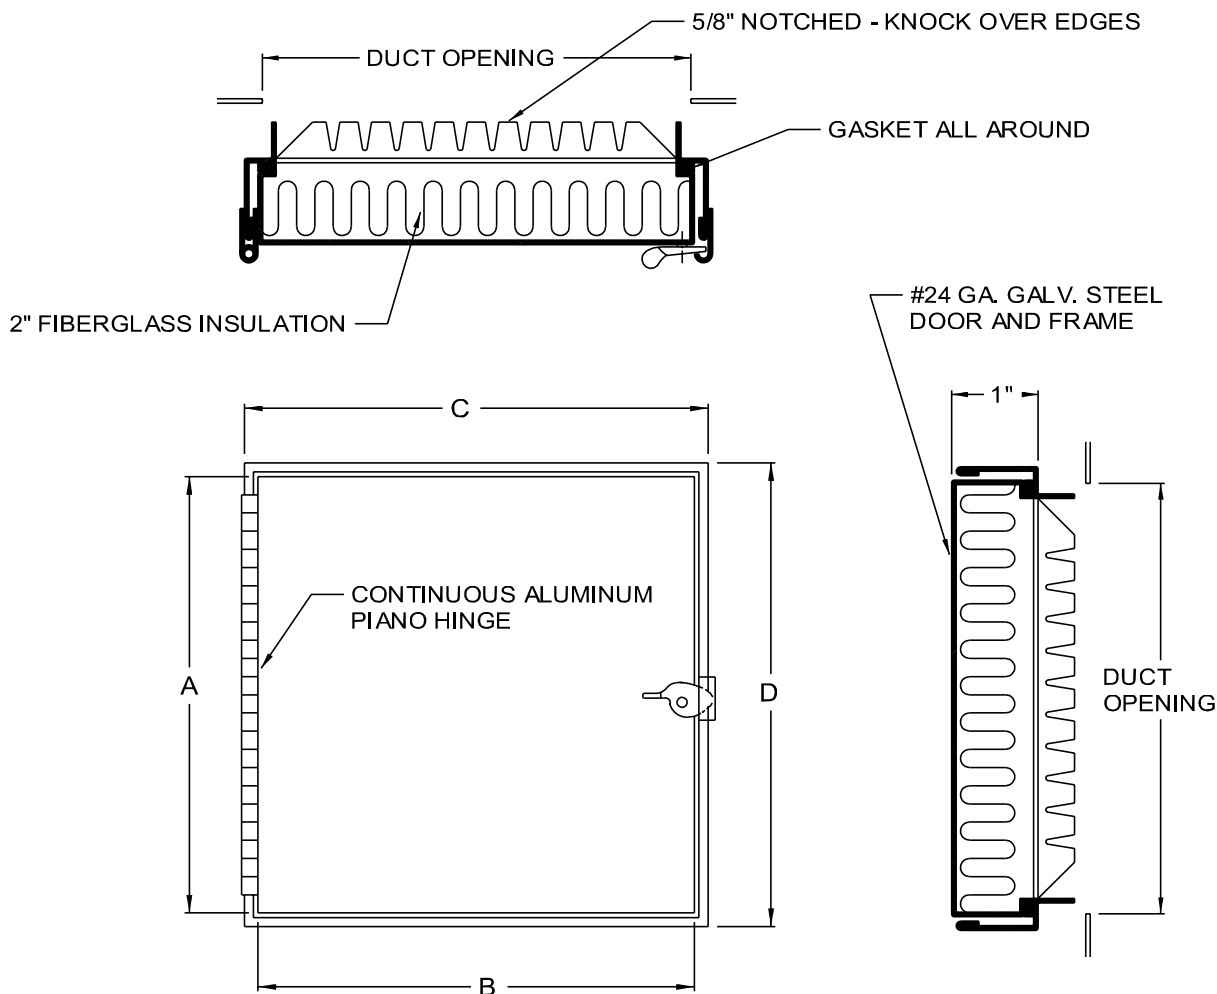

HD-5070

DUCT DOOR - HINGED

QTY.	NOMINAL SIZE	A	B	C	D	DUCT OPENING	LATCH
	6 x 6 (152 x 152)	5.5 (140)	5.5 (140)	6 (152)	6 (152)	4.75 x 4.75 (121 x 121)	1
	8 x 8 (203 x 203)	7.5 (191)	7.5 (191)	8 (203)	8 (203)	6.75 x 6.75 (171 x 171)	1
	10 x 10 (254 x 254)	9.5 (241)	9.5 (241)	10 (250)	10 (250)	8.75 x 8.75 (222 x 222)	1
	12 x 12 (304 x 304)	11.5 (292)	11.5 (292)	12 (304)	12 (304)	10.75 x 10.75 (273 x 273)	1
	14 x 14 (356 x 356)	13.5 (343)	13.5 (343)	14 (356)	14 (356)	12.75 x 12.75 (324 x 324)	2
	16 x 16 (406 x 406)	15.5 (394)	15.5 (394)	16 (356)	16 (356)	14.75 x 14.75 (375 x 375)	2
	18 x 18 (457 x 457)	18.5 (445)	18.5 (445)	18 (457)	18 (457)	16.75 x 16.75 (425 x 425)	2
	20 x 20 (508 x 508)	19.5 (495)	19.5 (495)	20 (508)	20 (508)	18.75 x 18.75 (476 x 476)	2
	24 x 24 (610 x 610)	23.5 (597)	23.5 (597)	24 (610)	24 (610)	22.75 x 22.75 (578 x 578)	2

STANDARD FEATURES: SELF TIGHTENING, HAND OPERATED CAM LATCH, GALVANIZED STEEL, MILL FINISH.

OPTIONS:

- LOCK TYPE
- OTHER

MATERIAL

- STAINLESS STEEL
- ALUMINUM
- OTHER

JOB NAME:
CUSTOMER:

APPROVED BY:
DATE: