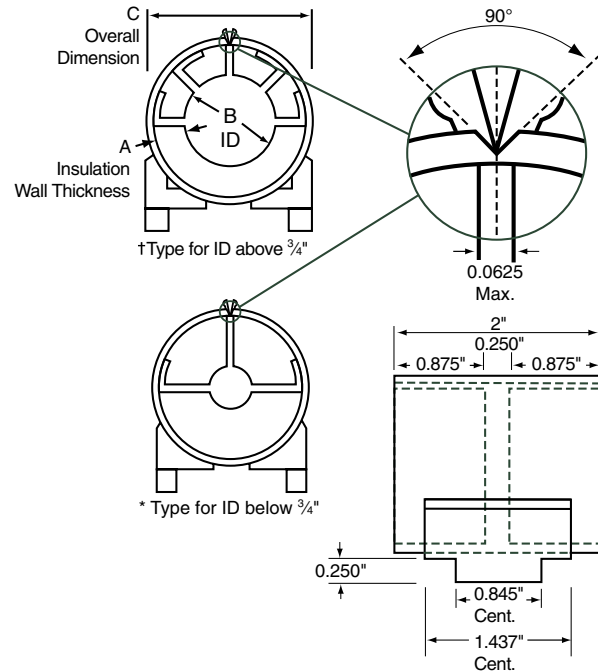

Material: Clamp: 1008-1018 Carbon Steel; Coupling: High Strength TPO Plastic

Approvals: UL 2043 Fire Test for Heat and Visible Smoke Release • 25/50 Flame Spread/Smoke Development Index

A Insulation Wall Thickness	Klo-Shure Part No.	B Klo-Shure ID - Tube OD	C Overall Dimension	Std Pkg
Klo-Shure Strut Mounted Coupling for 3/8" wall insulation	723025	1/4" ID	1.12	40
	723037	3/8" ID	1.25	25
	723050	1/2" ID	1.37	20
	723062	5/8" ID	1.50	20
	723075	3/4" ID	1.62	15
	723087	7/8" ID	1.75	15
	723100	1" ID	1.87	15
	723112	1 1/8" ID	2.00	15
	723137	1 3/8" ID	2.25	15
Klo-Shure Strut Mounted Coupling for 1/2" wall insulation	723162	1 5/8" ID	2.50	10
	723212	2 1/8" ID	3.00	10
	724037	3/8" ID	1.50	25
	724050	1/2" ID	1.62	20
	724062	5/8" ID	1.75	20
	724075	3/4" ID	1.87	15
	724087	7/8" ID	2.00	15
	724100	1" ID	2.12	15
	724112	1 1/8" ID	2.25	15
	724137	1 3/8" ID	2.50	15
	724162	1 5/8" ID	2.75	10
	724212	2 1/8" ID	3.25	10
Klo-Shure Strut Mounted Coupling for 3/4" wall insulation	724262	2 5/8" ID	3.75	10
	724312	3 1/8" ID	4.25	10
	724362	3 5/8" ID	4.75	10
	724412	4 1/8" ID	5.25	10
	726025	1/4" ID	1.87	20
	726037	3/8" ID	2.00	20
	726050	1/2" ID	2.12	15
	726062	5/8" ID	2.25	15
	726075	3/4" ID	2.37	15
	726087	7/8" ID	2.50	10
	726112	1 1/8" ID	2.75	10
	726137	1 3/8" ID	3.00	10
	726162	1 5/8" ID	3.25	10
	726212	2 1/8" ID	3.75	10
	726262	2 5/8" ID	4.25	10
	726312	3 1/8" ID	4.75	10
726362	3 5/8" ID	5.25	10	
726412	4 1/8" ID	5.75	10	