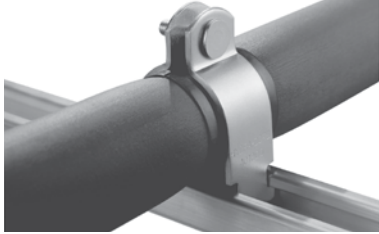

## KLO-SHURE® STRUT MOUNTED INSULATION COUPLINGS WITH STRUT CLAMP FOR USE WITH ELASTOMERIC INSULATION

Klo-Shure® Strut Mounted parts include the Klo-Shure® Coupling, clamp halves with welded fastener and locknut.

Material: Clamp: 1008-1018 Carbon Steel; Coupling: High Strength TPO Plastic

Approvals: UL 2043 Fire Test for Heat and Visible Smoke Release • 25/50 Flame Spread/Smoke Development Index

A Insulation Wall Thickness	Klo-Shure Part No.	B Klo-Shure ID - Tube OD	C Overall Dimension	Std Pkg
Klo-Shure Strut Mounted Coupling for 3/8" wall insulation	723025	1/4" ID	1.12	40
	723037	3/8" ID	1.25	25
	723050	1/2" ID	1.37	20
	723062	5/8" ID	1.50	20
	723075	3/4" ID	1.62	15
	723087	7/8" ID	1.75	15
	723100	1" ID	1.87	15
	723112	1 1/8" ID	2.00	15
	723137	1 3/8" ID	2.25	15
Klo-Shure Strut Mounted Coupling for 1/2" wall insulation	723162	1 5/8" ID	2.50	10
	723212	2 1/8" ID	3.00	10
	724037	3/8" ID	1.50	25
	724050	1/2" ID	1.62	20
	724062	5/8" ID	1.75	20
	724075	3/4" ID	1.87	15
	724087	7/8" ID	2.00	15
	724100	1" ID	2.12	15
	724112	1 1/8" ID	2.25	15
	724137	1 3/8" ID	2.50	15
	724162	1 5/8" ID	2.75	10
	724212	2 1/8" ID	3.25	10
Klo-Shure Strut Mounted Coupling for 3/4" wall insulation	724262	2 5/8" ID	3.75	10
	724312	3 1/8" ID	4.25	10
	724362	3 5/8" ID	4.75	10
	724412	4 1/8" ID	5.25	10
	726025	1/4" ID	1.87	20
	726037	3/8" ID	2.00	20
	726050	1/2" ID	2.12	15
	726062	5/8" ID	2.25	15
	726075	3/4" ID	2.37	15
	726087	7/8" ID	2.50	10
	726112	1 1/8" ID	2.75	10
	726137	1 3/8" ID	3.00	10
	726162	1 5/8" ID	3.25	10
	726212	2 1/8" ID	3.75	10
	726262	2 5/8" ID	4.25	10
	726312	3 1/8" ID	4.75	10
726362	3 5/8" ID	5.25	10	
726412	4 1/8" ID	5.75	10	