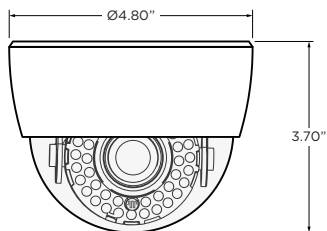

CE-IDX50(B) Indoor True D/N IR Dome Camera

CE-IDX50

CE-IDX50B

INFO:

- 1/3" SONY 1.3 Megapixel CMOS Exmor Sensor
- 1,000 TVL Resolution
- 33 IR LEDs
- 2.8-12mm (F1.2) Lens (True D/N Version)
- S7 Digital Signal Processor (DSP)
- OSD Menu Control via Built-in Joystick, CE-REMOTE
- 3 Axis Adjustment
- DC12V/AC24V
- Mounts to: Single Gang, Double Gang, 3-1/4" & 3-1/2", or 4" Oct/Rd Conduit Boxes
- UL Listed

DIMENSIONS:

SPECIFICATIONS:

CAMERA	
Image Sensor	1/3" SONY 1.3 Megapixel CMOS Exmor Sensor
Resolution	1,000 TVL
Effective Pixels	1305 (H) x 1049 (V), 1.37M Pixels
Scanning System	Progressive
S/N Ratio	52dB
Sync System	Internal
Minimum Illumination	0.00001 Lux (Sens-Up x64)
Shutter Speed	1/60 - 1/60,000 sec.
Lens	2.8-12mm (F1.2) Lens (True D/N Version)
Video Output	1.0 Vp-p, 75Ω
Frequency	Horizontal: 15.734 KHz, Vertical: 59.94 Hz
Power Consumption	Max. 220mA (DC12V), Max. 110mA (AC24V)
Power Requirement	DC12V / AC24V
Operating Temperature	32°F -113°F / 0°C - 45°C
Operating Humidity	90% RH Max.
Weather Rating	N/A
IR LEDs	33 IR LEDs
Heaters/Fan	N/A
Materials	Plastic Case w/Polycarbonate Dome
Dimensions	4.80" (Dia.) x 3.70" (H) / 121.9mm (Dia.) x 93.9mm(H)
Weight	0.60 lbs / 0.27 kg