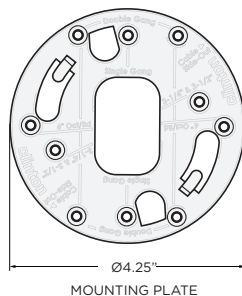

CE-IDX50(B) Indoor True D/N IR Dome Camera

CE-IDX50

CE-IDX50B

INFO:

- 1/3" SONY 1.3 Megapixel CMOS Exmor Sensor
- 1,000 TVL Resolution
- 33 IR LEDs
- 2.8-12mm (F1.2) Lens (True D/N Version)
- S7 Digital Signal Processor (DSP)
- OSD Menu Control via Built-in Joystick, CE-REMOTE
- 3 Axis Adjustment
- DC12V/AC24V
- Mounts to: Single Gang, Double Gang, 3-1/4" & 3-1/2", or 4" Oct/Rd Conduit Boxes
- UL Listed

DIMENSIONS:

SPECIFICATIONS:

CAMERA	
Image Sensor	1/3" SONY 1.3 Megapixel CMOS Exmor Sensor
Resolution	1,000 TVL
Effective Pixels	1305 (H) x 1049 (V), 1.37M Pixels
Scanning System	Progressive
S/N Ratio	52dB
Sync System	Internal
Minimum Illumination	0.00001 Lux (Sens-Up x64)
Shutter Speed	1/60 - 1/60,000 sec.
Lens	2.8-12mm (F1.2) Lens (True D/N Version)
Video Output	1.0 Vp-p, 75Ω
Frequency	Horizontal: 15.734 KHz, Vertical: 59.94 Hz
Power Consumption	Max. 220mA (DC12V), Max. 110mA (AC24V)
Power Requirement	DC12V / AC24V
Operating Temperature	32°F -113°F / 0°C - 45°C
Operating Humidity	90% RH Max.
Weather Rating	N/A
IR LEDs	33 IR LEDs
Heaters/Fan	N/A
Materials	Plastic Case w/Polycarbonate Dome
Dimensions	4.80" (Dia.) x 3.70" (H) / 121.9mm (Dia.) x 93.9mm(H)
Weight	0.60 lbs / 0.27 kg