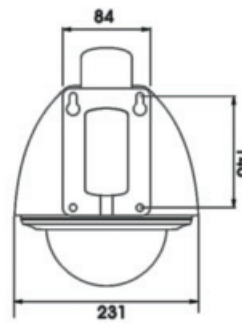

Optional Brackets: