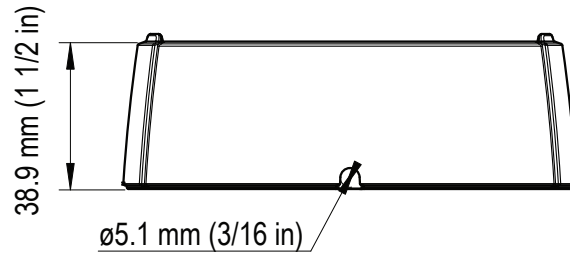

Mounting Adapter

AXIS F4005 Dome Sensor Unit

29 DECEMBER, 2015 Scale 1:2