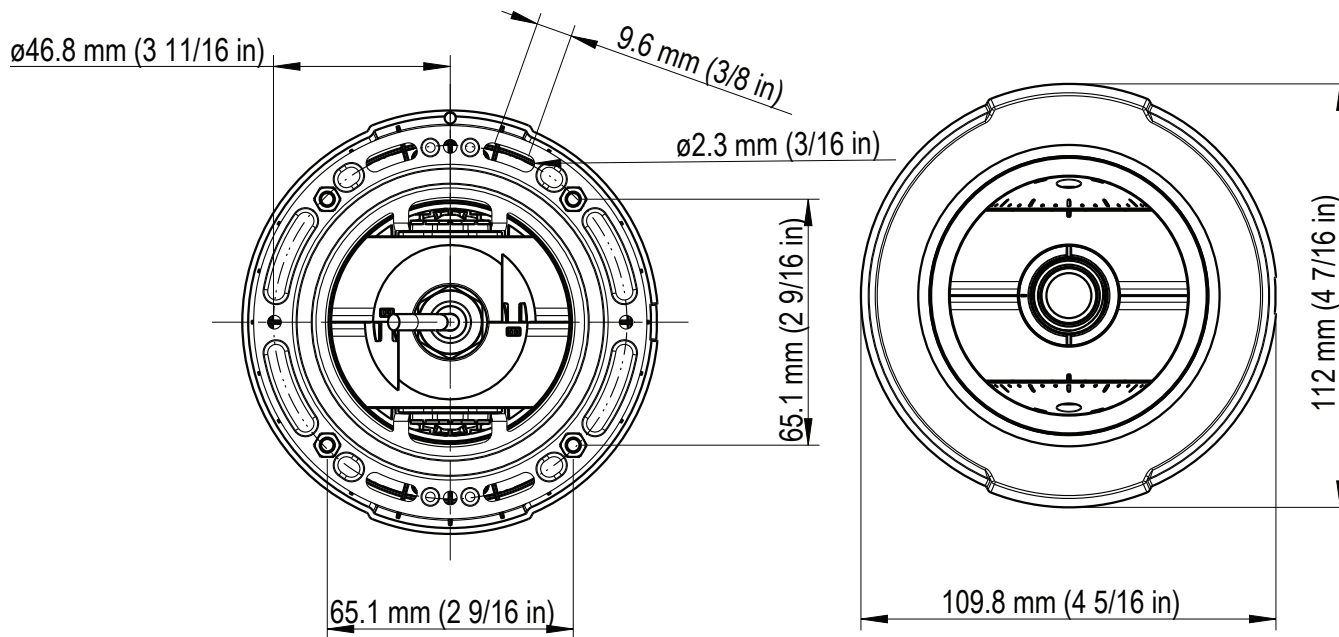

Mounting Adapter

AXIS F4005 Dome Sensor Unit

29 DECEMBER, 2015 Scale 1:2