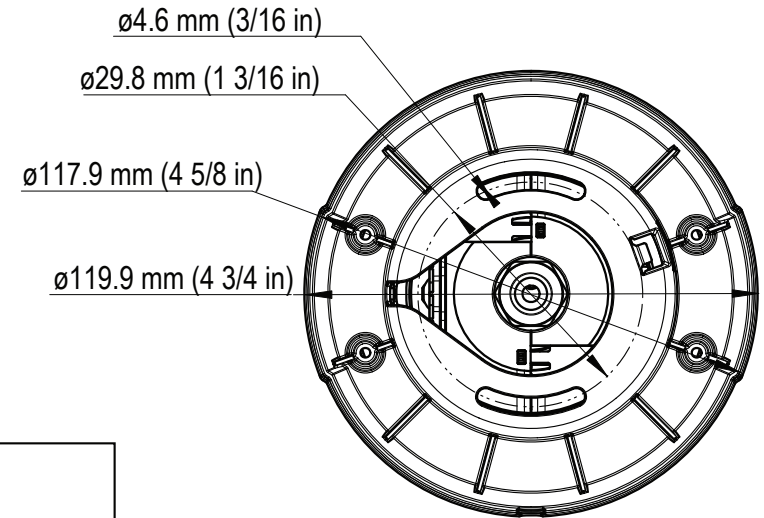

Mounting Adapter

AXIS F4005 Dome Sensor Unit

29 DECEMBER, 2015 Scale 1:2