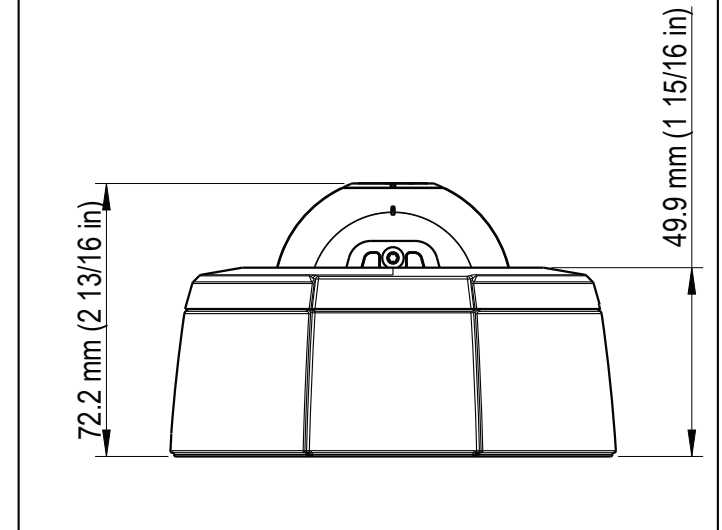

Mounting Adapter

AXIS F4005 Dome Sensor Unit

29 DECEMBER, 2015 Scale 1:2