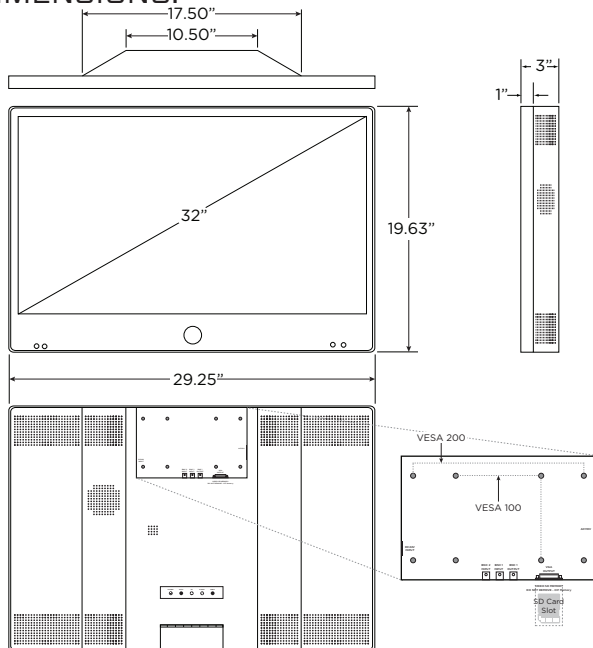

CE-M32S 32" Public View Monitor (White)

INFO:

- 1366 x 768 Resolution
- 16:9 Aspect Ratio
- "Recording In Progress" or "Welcome" Text Overlay
- Flashing LED
- Acrylic Front
- 2 BNC Outputs / 1 BNC Input for External Camera
- 1,000 TVL Camera
- 2.8-12mm (F1.2) Lens
- Video Motion Detection
- Built-in SD Card Player (4GB Card Included)
- Switchable From Internal Camera and External Input
- Dual Voltage: 110-240 VAC & DC24V (Power Supply Sold Separately)
- UL Listed

DIMENSIONS:

Recommended Power Supply	
CE-PS200	120W Single Monitor Power Supply (24VDC)
CE-S320-B	320W Multiple Monitor Power Supply (24VDC)
CE-600-24-B	600W Multiple Monitor Power Supply (24VDC)

SPECIFICATIONS:

Monitor	
Display	32" LED Backlight LCD
Resolution	1366 x 768
Aspect Ratio	16:9 (True 16:9 Camera Image)
Display Colors	16.7M (8 BIT)
Brightness	350 nit
Contrast Ratio	3000:1
Viewing Angle (H x V)	178° x 178°
Response Time	6.5ms
Mounting	VESA 100 & 200
In / Out Impedance	75Ω /Auto Terminating Output
Video Inputs / Outputs	1 BNC Input / 2 BNC Outputs
Power Consumption	58 Watts
Power Requirement	DC24V or 90-260VAC
Operating Temperature	32°F - 104°F / 0°C - 40°C
Dimensions (W x H x D)	29.25" x 19.63" x 3" 742.95mm x 498.602mm x 76.2mm
Weight	33 lbs / 14.968kg

Camera	
Image Sensor	1/3" Mega SONY Exmor
Resolution	1000 TVL
Effective Pixels	1305 (H) x 1049 (V), 1.37 Mega Pixels
Scanning System	2:1 Interlace
S/N Ratio	52dB
Sync System	Internal
Minimum Illumination	0.00001 Lux (Sens-Up x32)
Shutter Speed	1/60 - 1/60,000 sec.
Lens	2.8 - 12mm (F1.2) Lens
Video Output	1.0 Vp-p, 75Ω
Frequency	Horizontal: 15.734 KHz, Vertical: 59.94 Hz