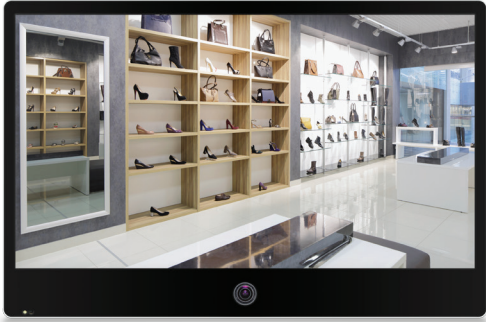

CE-M32S 32" Public View Monitor (White)

INFO:

- 1366 x 768 Resolution
- 16:9 Aspect Ratio
- "Recording In Progress" or "Welcome" Text Overlay
- Flashing LED
- Acrylic Front
- 2 BNC Outputs / 1 BNC Input for External Camera
- 1,000 TVL Camera
- 2.8-12mm (F1.2) Lens
- Video Motion Detection
- Built-in SD Card Player (4GB Card Included)
- Switchable From Internal Camera and External Input
- Dual Voltage: 110-240 VAC & DC24V (Power Supply Sold Separately)
- UL Listed

Monitor	
Display	32" LED Backlight LCD
Resolution	1366 x 768
Aspect Ratio	16:9 (True 16:9 Camera Image)
Display Colors	16.7M (8 BIT)
Brightness	350 nit
Contrast Ratio	3000:1
Viewing Angle (H x V)	178° x 178°
Response Time	6.5ms
Mounting	VESA 100 & 200
In / Out Impedance	75Ω /Auto Terminating Output
Video Inputs / Outputs	1 BNC Input / 2 BNC Outputs
Power Consumption	58 Watts
Power Requirement	DC24V or 90-260VAC
Operating Temperature	32°F - 104°F / 0°C - 40°C
Dimensions (W x H x D)	29.25" x 19.63" x 3" 742.95mm x 498.602mm x 76.2mm
Weight	33 lbs / 14.968kg