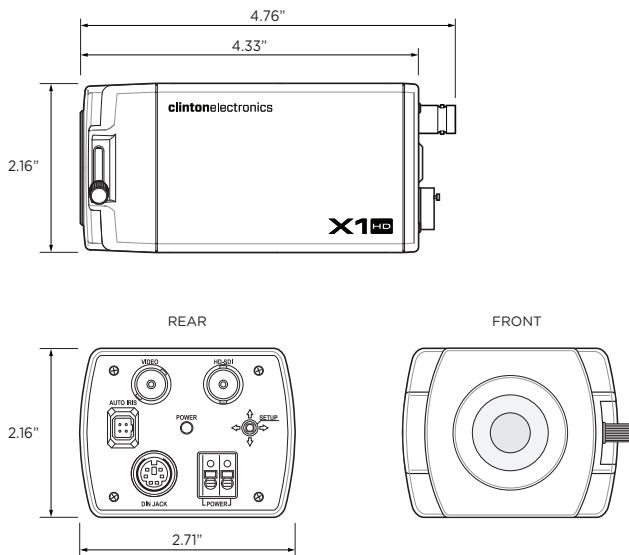

X1HD HD-SDI True D/N Box Camera

*Lens Sold Separately

INFO:

- 1/3" PANASONIC 2.1 Megapixel CMOS Sensor
- Full HD 1080p Resolution
- HD Over Coax Cable (HD-SDI)
- Back-Focus Lens Adjustment
- NXHD Digital Signal Processor (DSP)
- OSD Menu Control via Built-in Joystick or CE-REMOTE
- DC12V/AC24V

DIMENSIONS:

SPECIFICATIONS:

Camera	
Image Sensor	1/3" Panasonic 2.1 Megapixel CMOS Sensor
Resolution	Full HD 1080p
Effective Pixels	1944 (H) x 1092 (V)
Scanning System	Progressive Scan
S/N Ratio	More than 50dB
Frame Rate	30P / 60I / 60P
Minimum Illumination	COLOR: 0.01 Lux (Sens-Up x30) B/W: 0.001 Lux (Sens-Up x30)
Shutter Speed	1/60 - 1/50,000 sec.
Dynamic Range	ON / OFF (Low, Middle, High)
Lens Mount	CS Mount or C Mount w/ adapter
Video Output	HD-SDI OUTPUT, 1.0Vp-p Composite. 75 Ω
Power Consumption	DC12V: 350mA, AC24V: 200mA (Max ±10%)
Power Requirement	DC12V / AC24V
Operating Temperature	14°F -1 22°F / -10°C - 50°C
Operating Humidity	95% RH Max
Weather Rating	N/A
IR LEDs	N/A
Heaters/Fan	N/A
Materials	Aluminum
Dimensions (w/ out lens installed)	2.71" (W) x 2.16" (H) x 4.33" (D) 69mm (W) x 55mm (H) x 110mm (D)
Weight	1 lb / 450g

OSD	
DSP Type	NXHD
Menu Control	OSD Menu Control via Built-In Joystick or CE-REMOTE
Exposure	Shutter, AGC, Sens-Up, Brightness
Sens-Up	Auto (x2 - x30)
White Balance	AWB, ATW, AWC-Set, Manual
Digital Dynamic Range	WDR (Digital), ACCE (Adaptive Color Contrast Enhancement)
Backlight Control	BLC, HSBLC
Day/Night	Auto, Color, B/W, External
Noise Reduction	2DNR, 3DNR, Smart NR (Level Adjustable)
Camera Title/ID	Yes (Up to 15 Characters)
Sync	N/A
Monitor	LCD, CRT
Motion Detection	4 Areas
Privacy Masking	8 Zones
Digital Image Stabilization	N/A
Dead Pixel Control	Yes (DEFECT)
Digital Effects	Freeze, Mirror, D-Zoom, Smart D-Zoom, Defog
Languages	English, Japanese, Chinese, Korean, German, Français, Italiano, Español, Polish, Russian, Português, Dutch, Turkish, Hebrew, Arabic
Other	UTC Mode, Smart IR, Sharpness, LSC, Resolution, Frame Rate