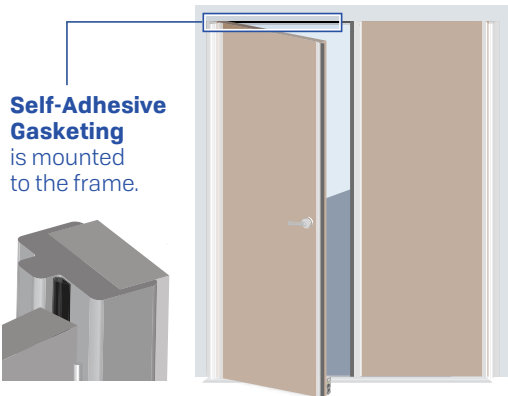

OPTIONS

- GY** - Gray Pile Brush
- BK** - Black Pile Brush
- PSA** - Pressure Sensitive Adhesive (optional)

LEGACY

423PB

NGP

340P

PEMKO

-

ZERO

32P

Self-Adhesive Gasketing is mounted to the frame.

ABBREVIATIONS & SYMBOLS KEY

BK - Black | BW - Brown | WH - White | CL - Clear | GY - Gray
 S - Silicone | SPR - Sponge Rubber | SRE - Solid Rubber Extrusion | PB - Pile Brush