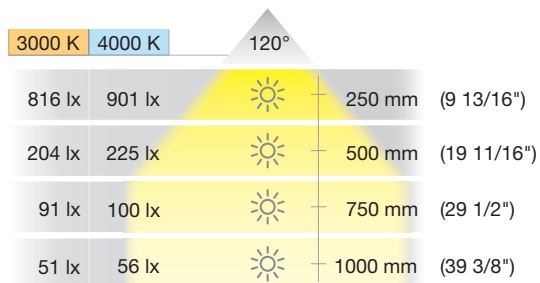

Surface mounted drawer lights

With IR sensor, 12 V

Profile 2194 with Loox LED 2065

- > CRI 90 light are Title 24 compliant and offer more vibrant, true color rendering than lower CRI products
- > Lifetime: 50,000 hours
- > Supplied ready to install
- > Optimal lengths for installing behind face frames and in frameless cabinets for drawer applications (brackets required)
- > W x H: 18 x 12.5 mm (3/4" x 1/2")

Light Color (K)	3000 (warm white)			4000 (cool white)			
	Lumen per watt	Item No.	Item No.	Item No.	Item No.	Item No.	
	102	833.73.865	833.73.866	833.73.867	833.73.871	833.73.872	833.73.873
Length		250 (10")	330 (13")	406 (16")	250 (10")	330 (13")	406 (16")
Wattage		0.73	1.03	1.33	0.73	1.03	1.33
LEDs		21	30	39	21	30	39
Lumen		60	85	111	56	80	104
Item No.		833.73.868	833.73.869	833.73.870	833.73.874	833.73.875	833.73.876
Length		559 (22")	711 (28")	864 (34")	559 (22")	711 (28")	864 (34")
Wattage		1.93	2.53	3.13	1.93	2.53	3.13
LEDs		21	30	39	21	30	39
Lumen		170	213	272	160	200	256
CRI		90*					
Material		Aluminum, clear anodized; Lens: milk					
Supplied with		2000 mm (78 3/8") cable, mounting brackets					