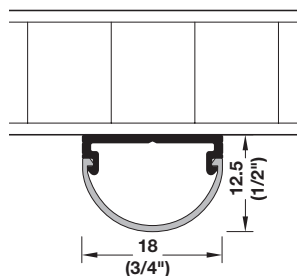

Surface mounted drawer lights

With IR sensor, 12 V

Profile 2194 with Loox LED 2065

- > CRI 90 light are Title 24 compliant and offer more vibrant, true color rendering than lower CRI products
- > Lifetime: 50,000 hours
- > Supplied ready to install
- > Optimal lengths for installing behind face frames and in frameless cabinets for drawer applications (brackets required)
- > W x H: 18 x 12.5 mm (3/4" x 1/2")

Loox 12 V drivers see pages 174–175

Note
Designed for use within closet storage spaces.

Drawer light bar clip
> Optional brackets for frameless cabinet mounting

	Item No.
	260.26.933

Components

- > Drawer profile: see page 61.
- > LED strip: 2065 - see page 30.
- > Door sensor: see page 61.

Light Color (K)	3000 (warm white)			4000 (cool white)			
	Lumen per watt	Item No.	Item No.	Item No.	Item No.	Item No.	
	102	833.73.865	833.73.866	833.73.867	833.73.871	833.73.872	833.73.873
Length		250 (10")	330 (13")	406 (16")	250 (10")	330 (13")	406 (16")
Wattage		0.73	1.03	1.33	0.73	1.03	1.33
LEDs		21	30	39	21	30	39
Lumen		60	85	111	56	80	104
Item No.		833.73.868	833.73.869	833.73.870	833.73.874	833.73.875	833.73.876
Length		559 (22")	711 (28")	864 (34")	559 (22")	711 (28")	864 (34")
Wattage		1.93	2.53	3.13	1.93	2.53	3.13
LEDs		21	30	39	21	30	39
Lumen		170	213	272	160	200	256
CRI		90*					
Material		Aluminum, clear anodized; Lens: milk					
Supplied with		2000 mm (78 3/8") cable, mounting brackets					