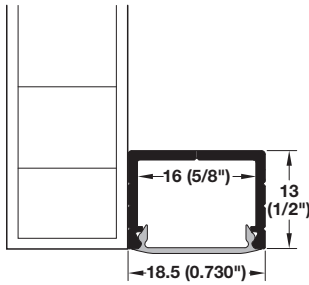

Surface mounted drawer lights

Häfele Loox LED 2037

- > CRI 90 lights are Title 24 compliant
- > CRI 90 lights offer more vibrant, true color rendering than lower CRI products
- > Life time: 30,000 hours
- > Supplied ready to install
- > Optimal lengths for installing behind face frames in drawer applications

12V **5** 12V

Loox5 12 V driver see page 124
Please order 6-piece adapter set 833.95.753 separately, see page 116.

Note

Loox lights and drivers are "Suitable for use within closet storage spaces"

> Optional brackets for frameless cabinet mounting

Version	Item No.
Light bar clip	260.26.932
Surface mount clip	260.26.934

3000 K	4000 K	120°		
816 lx	901 lx		250 mm	(9 13/16")
204 lx	225 lx		500 mm	(19 11/16")
91 lx	100 lx		750 mm	(29 1/2")
51 lx	56 lx		1000 mm	(39 3/8")

Light Color (K)	4000 (cool white)			3000 (warm white)		
	Item No.	Item No.	Item No.	Item No.	Item No.	Item No.
Lumen per watt	85	85	85	80	80	80
CRI	90*	90*	90*	90*	90*	90*
Item No.	833.71.310	833.71.311	833.71.312	833.71.320	833.71.321	833.71.322
Length	229 (9")	305 (12")	381 (15")	229 (9")	305 (12")	381 (15")
Wattage	0.8	1.1	1.4	0.8	1.1	1.4
LEDs	24	33	42	24	33	42
Lumen	68	94	119	64	88	112
Item No.	833.71.313	833.71.314	833.71.315	833.71.323	833.71.324	833.71.325
Length	457 (18")	533 (21")	610 (24")	457 (18")	533 (21")	610 (24")
Wattage	1.7	2.0	2.3	1.7	2.0	2.3
LEDs	51	60	69	51	60	69
Lumen	145	170	196	136	160	184
Item No.	833.71.316	833.71.317	833.71.318	833.71.326	833.71.327	833.71.328
Length	686 (27")	762 (30")	832 (33")	686 (27")	762 (30")	832 (33")
Wattage	2.6	2.9	3.2	2.6	2.9	3.2
LEDs	78	87	96	78	87	96
Lumen	221	247	272	208	232	256
Item No.	833.71.319			833.71.329		
Length	915 (36")			915 (36")		
Wattage	3.5			3.5		
LEDs	105			105		
Lumen	298			280		
Material	Aluminum, clear anodized; Lens: milk					
Supplied with	50 mm (2") male mini driver cable, mounting brackets					

Dimensional data not binding. Dimensions in mm, inches are approximate. We reserve the right to alter specifications without notice.