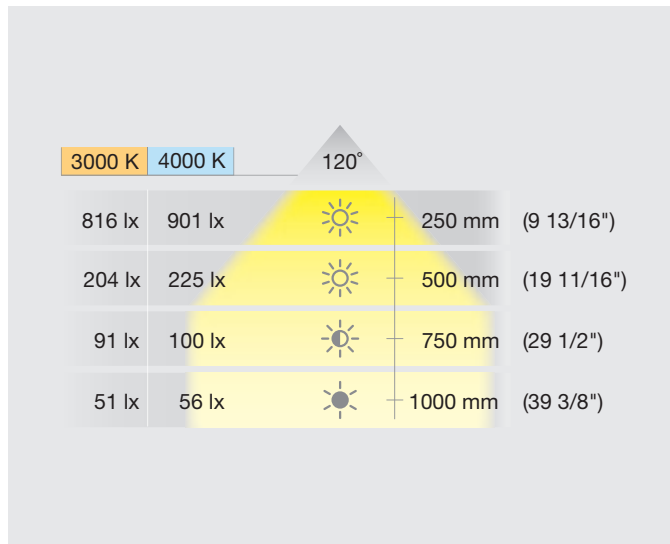

Light Color (K)	4000 (cool white)			3000 (warm white)		
Lumen per watt	85			80		
CRI	90*			90*		
<b>Item No.</b>	<b>833.71.310</b>	<b>833.71.311</b>	<b>833.71.312</b>	<b>833.71.320</b>	<b>833.71.321</b>	<b>833.71.322</b>
Length	9"	12"	15"	9"	12"	15"
Wattage	0.8	1.1	1.4	0.8	1.1	1.4
LEDs	24	33	42	24	33	42
Lumen	68	94	119	64	88	112
<b>Item No.</b>	<b>833.71.313</b>	<b>833.71.314</b>	<b>833.71.315</b>	<b>833.71.323</b>	<b>833.71.324</b>	<b>833.71.325</b>
Length	18"	21"	24"	18"	21"	24"
Wattage	1.7	2.0	2.3	1.7	2.0	2.3
LEDs	51	60	69	51	60	69
Lumen	145	170	196	136	160	184
<b>Item No.</b>	<b>833.71.316</b>	<b>833.71.317</b>	<b>833.71.318</b>	<b>833.71.326</b>	<b>833.71.327</b>	<b>833.71.328</b>
Length	27"	30"	33"	27"	30"	33"
Wattage	2.6	2.9	3.2	2.6	2.9	3.2
LEDs	78	87	96	78	87	96
Lumen	221	247	272	208	232	256
<b>Item No.</b>	<b>833.71.319</b>			<b>833.71.329</b>		
Length	36"					
Wattage	3.5					
LEDs	105					
Lumen	298			280		
Material	Aluminum, clear anodized; Lens: milk					
Supplied with	50 mm (2") male mini driver cable, mounting brackets					