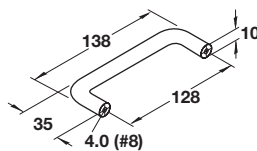

HEWI

Material: Polyamide

Gloss	Matt
114.20.5. .	114.20.0. .

2

Material: Polyamide

Item No.
114.20.6. .

Material: Polyamide

Gloss	Matt
114.20.7. .	114.20.9. .

Dimensional data not binding. We reserve the right to alter specifications without notice.

Color specification: replace the decimals (.) at the end of the stated item number with the color number of your choice.

Dimensions in mm
 Inches are approximate