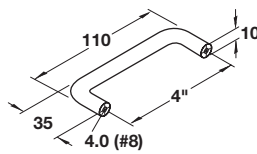

HEWI

Material: Polyamide

Gloss	Matt
114.20.5. .	114.20.0. .

2

Material: Polyamide

Item No.
114.20.6. .

Material: Polyamide

Gloss	Matt
114.20.7. .	114.20.9. .

Dimensional data not binding. We reserve the right to alter specifications without notice.

Color specification: replace the decimals (.) at the end of the stated item number with the color number of your choice.

Dimensions in mm
 Inches are approximate