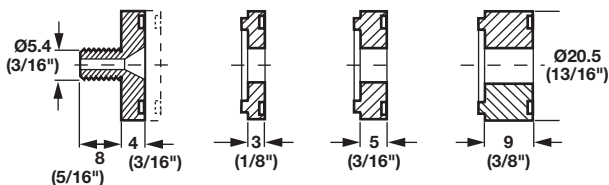

Drawer Slide Spacers

→ Drawer Slide Spacer

- > 2 mounting holes spaced 32 mm (1 1/4") apart
- > With 1 hole for euro screw and 2 holes for #6 wood screws
- > Material: Plastic; Color: white

Size	Item No.
12 (1/2")	037.93.764
19 (3/4")	037.93.766
25 (1")	037.93.769
32 (1 1/4")	037.93.771
38 (1 1/2")	037.93.772

→ Drawer Slide Spacer Block

- > For undermount slides
- > Material: Plastic; Color: white

Size	Item No.
25 (1")	037.93.774
38 (1 1/2")	037.93.775

→ Drawer Slide Spacer

- > Used with slide-out trays mounted to base of cabinet
- > 6 mm (1/4") hole and 5 mm (13/64") peg for 32 mm (1 1/4") apart
- > With 1 hole for euro screw and 2 holes for #6 wood screws
- > Material: Plastic; Color: white

Size	Item No.
32 (1 1/4")	037.93.773

→ Distance Spacers

- > Screw mounted in Ø5 mm (3/16") system holes (stackable)
- > Material: Plastic

Size	Item No.
4 with dowel, 5	037.93.708
3	037.93.717
5	037.93.726
9	037.93.735