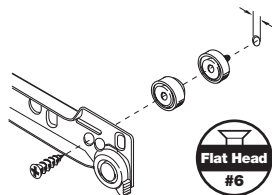

Drawer Slide Spacers

→ Drawer Slide Spacer

- > 2 mounting holes spaced 32 mm (1 1/4") apart
- > With 1 hole for euro screw and 2 holes for #6 wood screws
- > Material: Plastic; Color: white

Size	Item No.
12 (1/2")	037.93.764
19 (3/4")	037.93.766
25 (1")	037.93.769
32 (1 1/4")	037.93.771
38 (1 1/2")	037.93.772

→ Drawer Slide Spacer Block

- > For undermount slides
- > Material: Plastic; Color: white

Size	Item No.
25 (1")	037.93.774
38 (1 1/2")	037.93.775

→ Drawer Slide Spacer

- > Used with slide-out trays mounted to base of cabinet
- > 6 mm (1/4") hole and 5 mm (13/64") peg for 32 mm (1 1/4") apart
- > With 1 hole for euro screw and 2 holes for #6 wood screws
- > Material: Plastic; Color: white

Size	Item No.
32 (1 1/4")	037.93.773

→ Distance Spacers

- > Screw mounted in Ø5 mm (3/16") system holes (stackable)
- > Material: Plastic

Size	Item No.
4 with dowel, 5	037.93.708
3	037.93.717
5	037.93.726
9	037.93.735