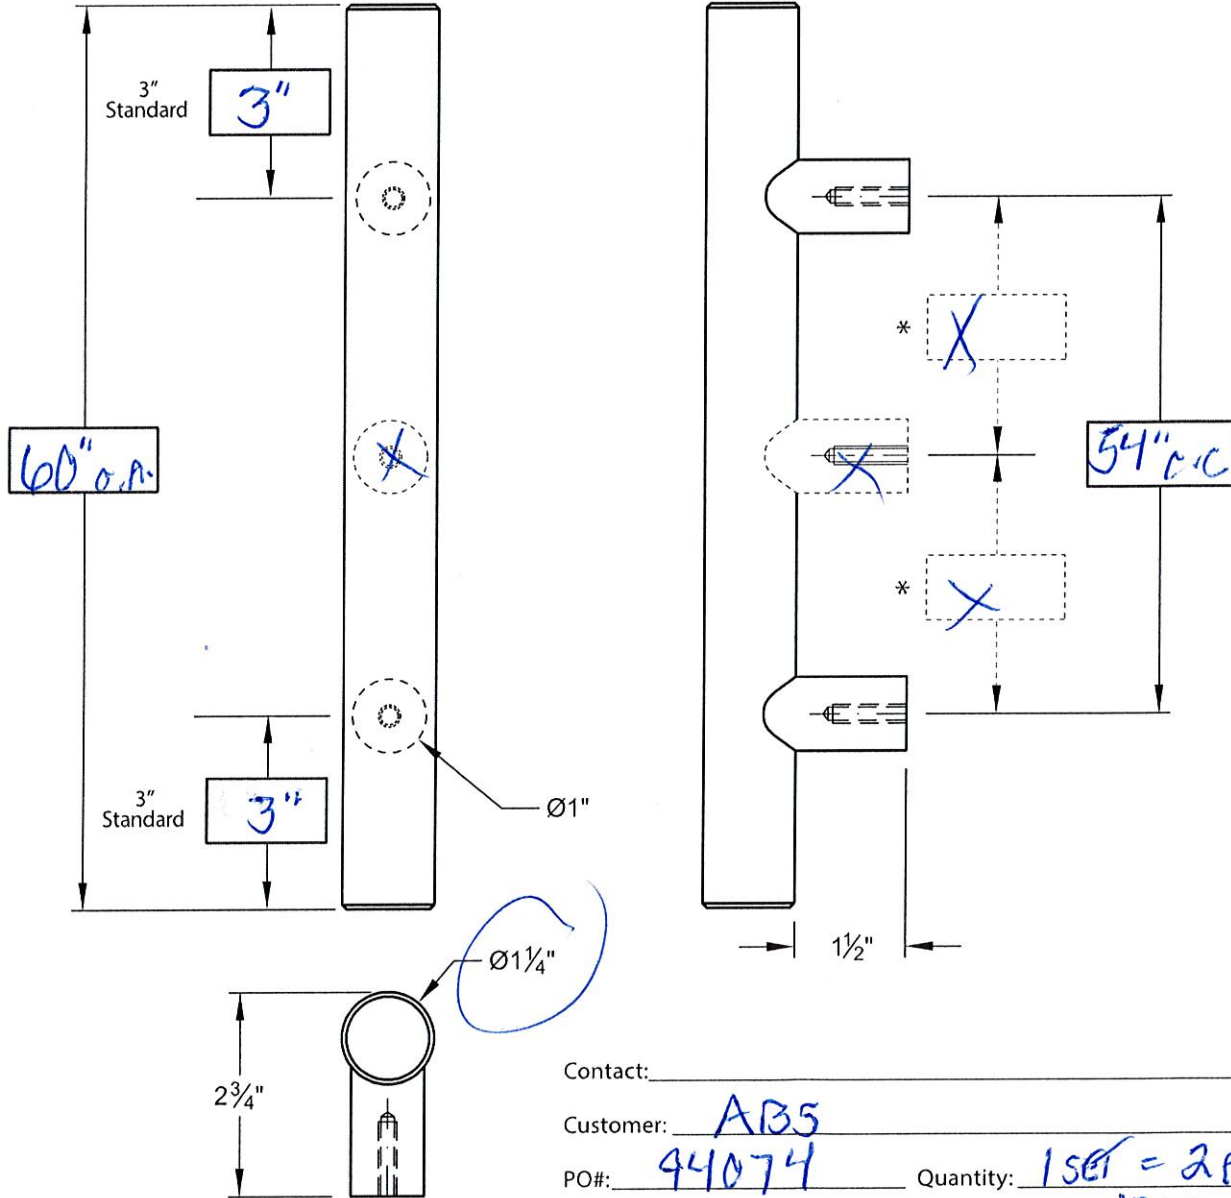

**VP4241 VERTICAL DOOR PULL TEMPLATE**

**Straight Post Mount, Square Ends**

\* Optional Intermediate Post recommended for spans over 80"  
Add suffix: "IP" (VP4241-IP)

Contact: \_\_\_\_\_  
 Customer: ABS  
 PO#: 44074 Quantity: 1 SET = 2 pcs.  
 Door Type: \_\_\_\_\_ Door Thickness: 1 3/4"  
 Finish: US 32D Mounting: TYPE 5MD  
 Approved By: \_\_\_\_\_ Date: \_\_\_\_\_