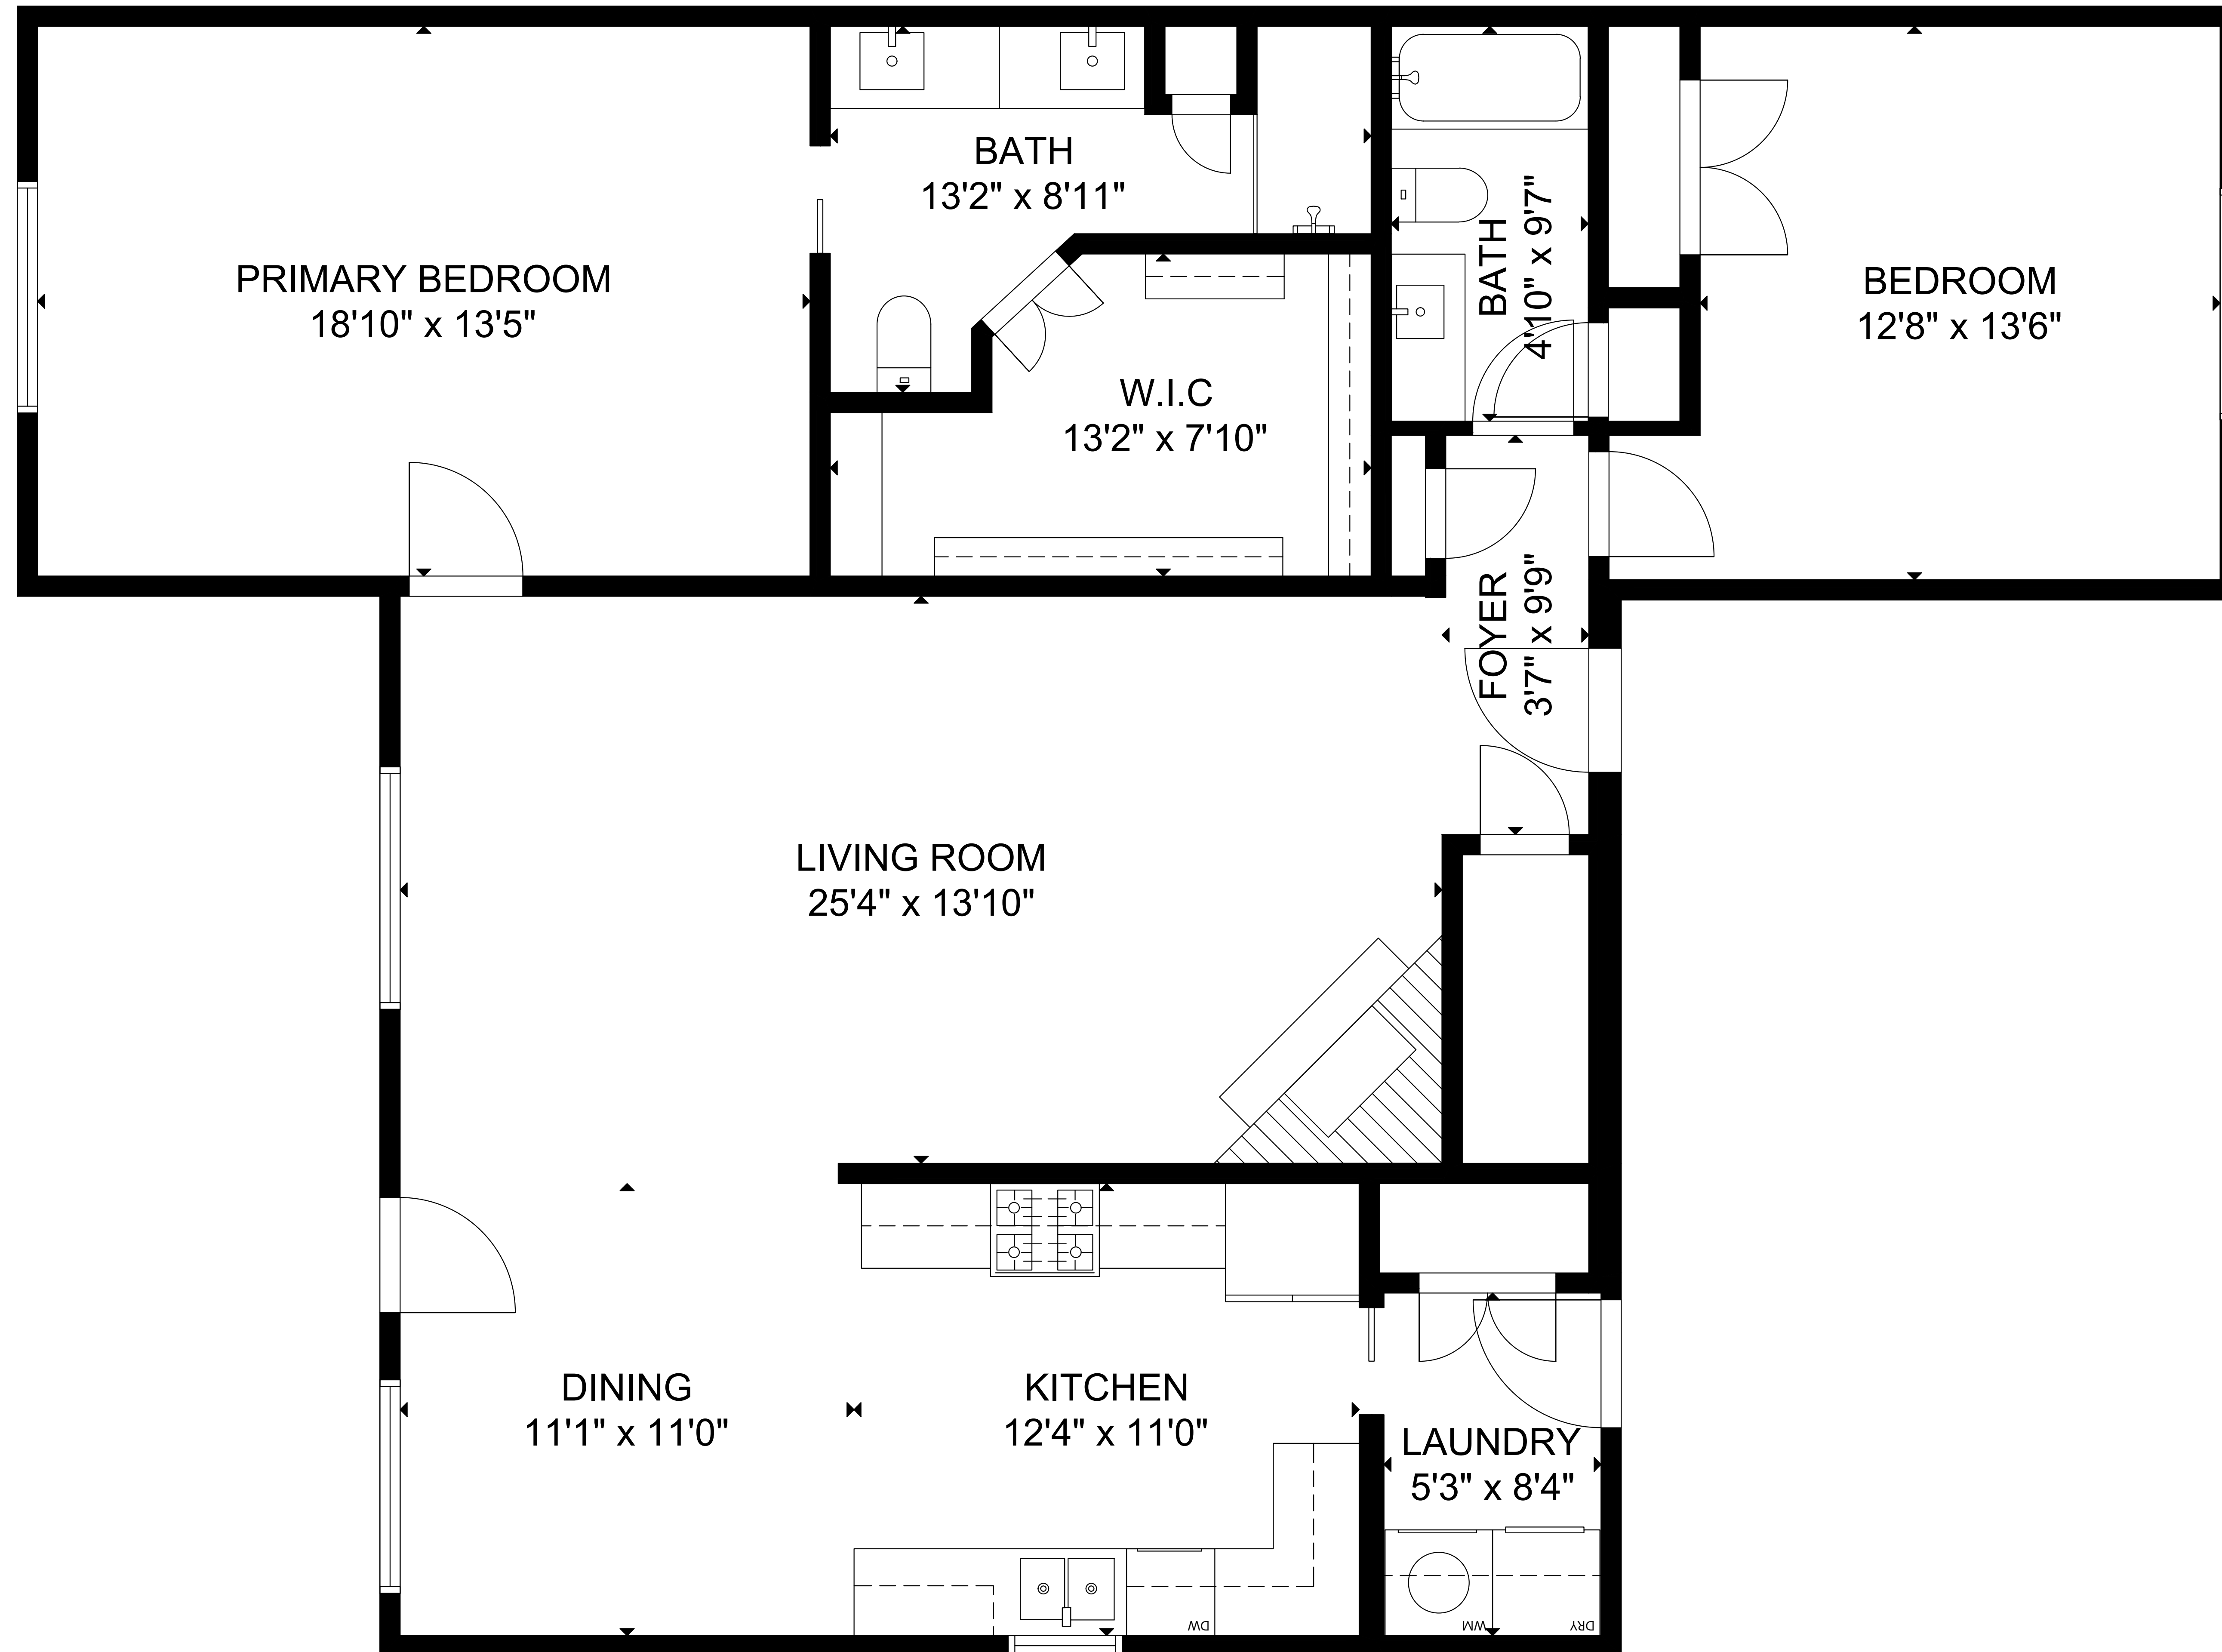

1216 Cresthaven Ct, Cedar Hill, TX 75104

FLOOR 1

GROSS INTERNAL AREA
TOTAL: 1,462 sq ft
FLOOR 1: 1,462 sq ft

SIZE AND DIMENSIONS ARE APPROXIMATE, ACTUAL MAY VARY.