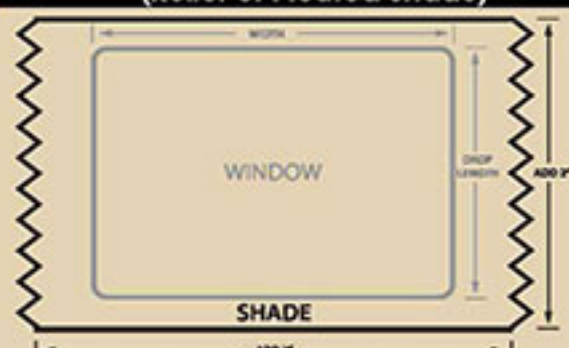

SLOW-RISE NITE ROLLER SHADES

WIDTH	14"-25"	26"-40"	41"-55"	56"-80"
UP TO 32" DROP	\$68	\$81	\$99	\$126
33"-48" DROP	\$72	\$95	\$113	\$144
49"-65" DROP	\$81	\$104	\$126	\$167

SLOW-RISE DAY/NITE ROLLER SHADES

WIDTH	14"-25"	26"-40"	41"-55"	56"-80"
UP TO 32" DROP	\$135	\$162	\$198	\$252
33"-48" DROP	\$144	\$189	\$225	\$288
49"-65" DROP	\$153	\$207	\$252	\$333

**MEASURING & ORDERING GUIDE
(Roller or Pleated Shade)**