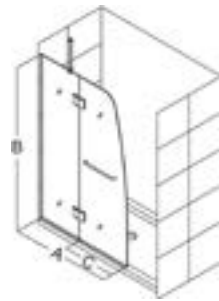

Aqua

1. Aqua Tub Door in Chrome Finish
2. Aqua Glass-To-Glass Hinge in Chrome Finish
3. Aqua Handle/ Towel Bar in Chrome Finish

Description

The DreamLine Aqua is frameless shower or tub screen with European appeal and modern architectural design. With a stunning curved silhouette that creates an open, inviting feel, the Aqua will transform your bathroom with elegant style to match its functionality. Choose the DreamLine Aqua model for the ultimate solution for your shower project!

Features

- Great choice for smaller bathrooms, where a sliding door will not work
- Frameless curved glass design with a European style
- Reversible for a right or left wall installation to fit your specific layout
- Available as a Shower or Tub Screen version
- Convenient towel bar handle
- Anodized aluminum wall profile allows up to 3/8" adjustment for out-of-plumb (uneven walls)
- Configuration consists of Stationary Panel and Swing Door
- Stationary panel requires a Support Arm for additional stability
- Shower Screen can be matched with any SlimLine shower base 48" or wider (base sold separately)
- Tub configuration also available with optional Extender or Return panel
- Tub Screen is suitable for installation on any straight (not curved) bathtub
- Quality 1/4" (6mm) thick ANSI certified clear tempered glass
- Available in Chrome or Brushed Nickel Finish
- **Professional installation recommended**

Aqua

Configuration 1

SKU	A	B	C Door Width	Chrome Hardware -01	Brushed Nickel Hardware -04
SHDR-3146720	45 1/2" - 45 7/8"	72"	23 1/8"	\$669.00	\$690.00

Configuration 2
(Tub)

SKU	A	B	C	D	E	Glass Selection	MSRP Chrome Hardware	MSRP Brushed Nickel Hardware
SHDR-3148586	48"	58"	24"	-	-	Clear	\$564.00	\$585.00