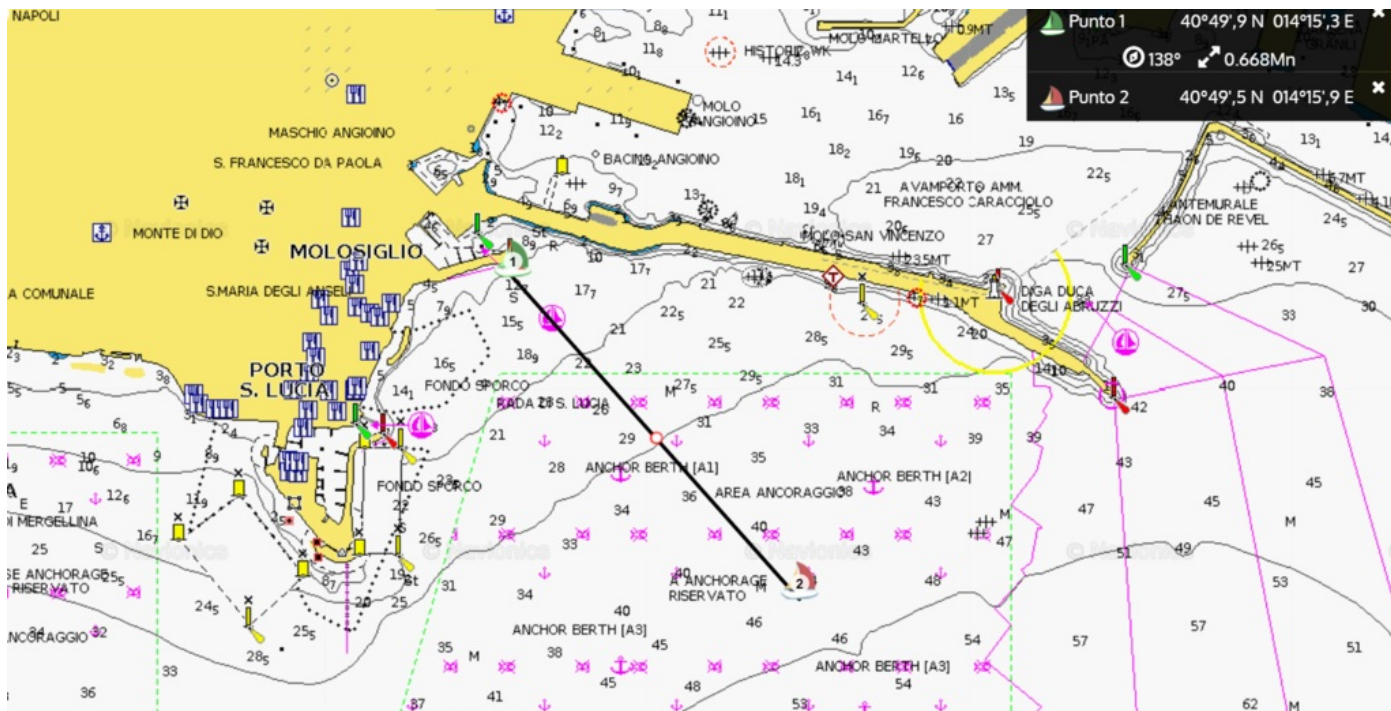

**Marina Militare Nastro Rosa Tour 2021**  
**Notice to Competitors**

**Number: 13**

**Source: Organizing Authority**  
**Venue: Civitavecchia - Naples**  
**Published: 2021-08-31 12:11**

**Notice:**

Skipper meeting on Sept 01, at 12:00 at food truck.

Start will be at 17:00.

Course will be (Coef.1,0) Course 2: Civitavecchia - Giannutri Is. on port - Montecristo Is. on port - Palmarola Is. starboard - Ponza Is. on port - Ventotene Is. on starboard - Ischia Is. on port - Naples Mark at 40°49',5N - 014°15',9E (mark will be red with strobo) on starboard - Capri on starboard - Naples Finish line (mark will be red with strobo) = 330NM.

RC can shorten the course at the first mark rounding in Naples. PLEASE CHECK WHATSAPP AND VHF 72.

Finish line will be between red line ashore on Molosiglio (40°49',9N - 014°15',3E) and a red mark with strobo at (40°49',5N - 014°15',9E). See map below.

All AIS units MUST be on during all time while racing.

**FINISH LINE**

image.png 542 KB