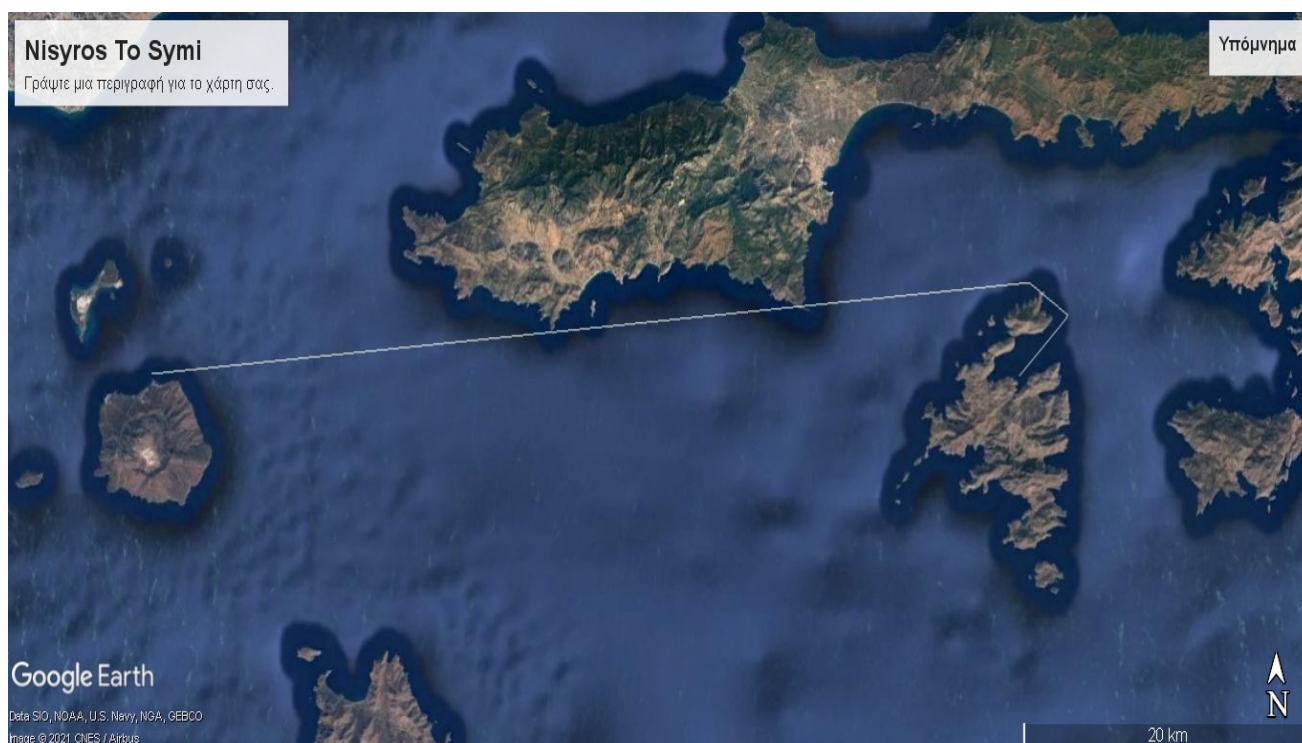

**32.2** The distance of the course will be approx. 37nm.

**32.3** The islet Nimos must be left to starboard.

2. Change SI 34 with:

**34** "Finishing Line (Diagrams 6a and 6b)

**34.1** The finishing line will be between a pole displaying a blue flag ashore at the starboard end and a pole displaying a blue flag on a yellow inflatable buoy at the port end.

### Diagram No 5a

Diagram No 6a: Finish to Symi overview

Diagram No 6b: Finish to Symi