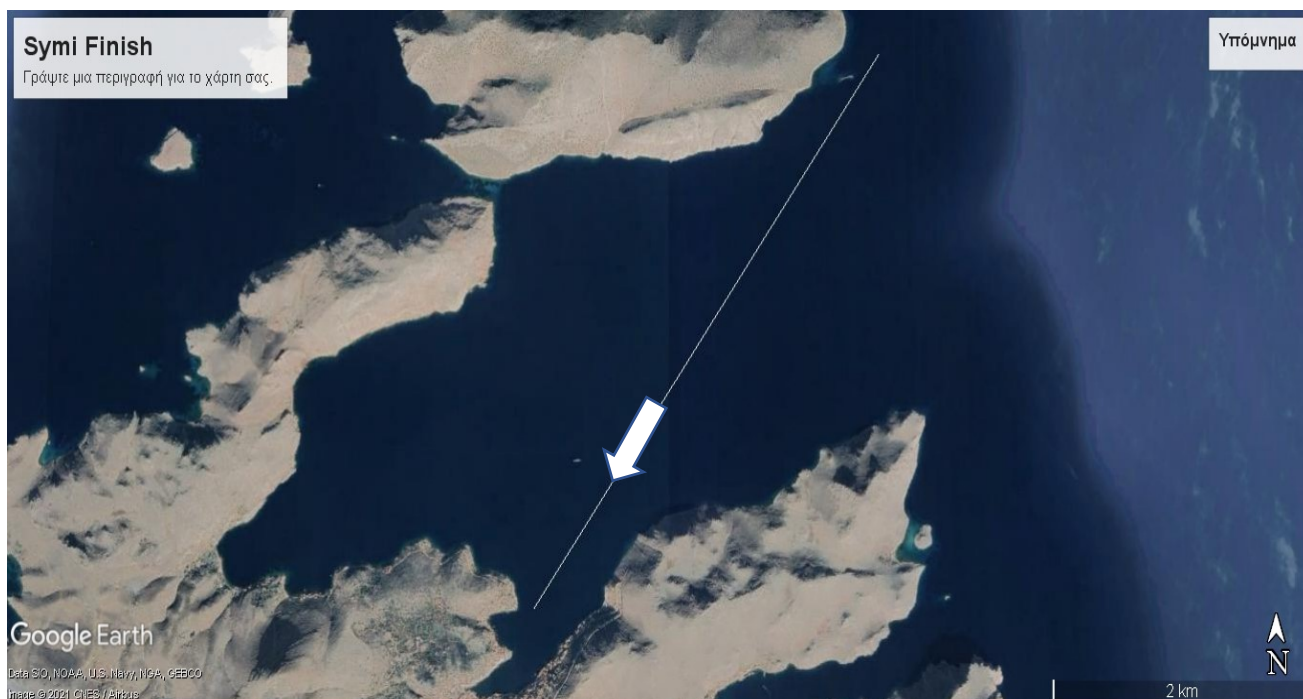

## Subject: Change of SI

Committee: Race Committee

Date: 21/07/2021

Time: 15:00

1. Change SI 32 with:

**32** "The course (Diagram 5a)

**32.1** The course will be: Start (Paloi port Nisyros) – Finish (Limani Symis, Gialos).

**32.2** The distance of the course will be approx. 37nm.

**32.3** The islet Nimos must be left to starboard.

2. Change SI 34 with:

**34** "Finishing Line (Diagrams 6a and 6b)

**34.1** The finishing line will be between a pole displaying a blue flag ashore at the starboard end and a pole displaying a blue flag on a yellow inflatable buoy at the port end.

### Diagram No 5a

Diagram No 6a: Finish to Symi overview

Diagram No 6b: Finish to Symi