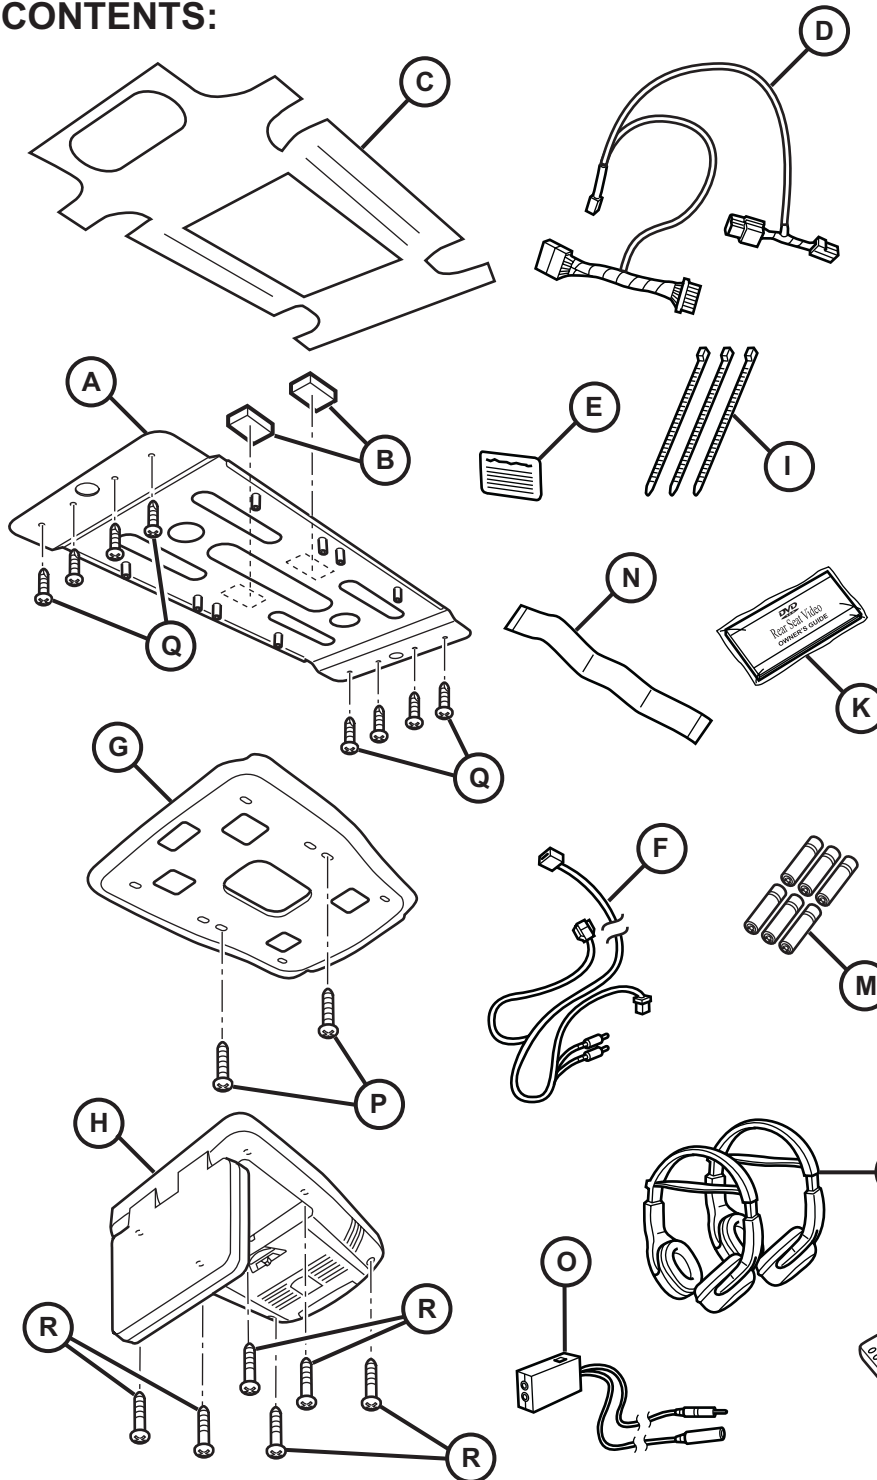

JEEP COMPASS

VES System

TOOLS REQUIRED:

CONTENTS:

Item	Qty.	Description
(A)	1	Mounting Bracket
(B)	2	Foam Blocks
(C)	1	Template
(D)	1	T-Harness
(E)	1	Mercury Warning Label
(F)	1	Wire Harness
(G)	1	Shroud
(H)	1	DVD Unit
(I)	3	Tie Straps
(J)	1	DVD Remote Control
(K)	1	Owner's Guide
(L)	2	Headphones
(M)	6	Batteries
(N)	1	Foam Tape
(O)	1	FM Modulator
(P)	2	(12mm) Shroud Screws
(Q)	8	Self-tapping Screws
(R)	6	(20mm) Screws

11

12

13

14

2X

15

2X

16

17 2X

18

19

20

21

22

23

24

25

26

27

28

29

30

31

32