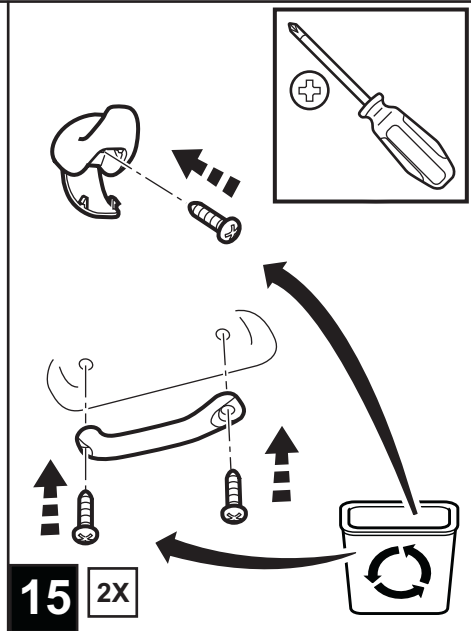

JEEP COMPASS

VES System

TOOLS REQUIRED:

CONTENTS:

Item	Qty.	Description
(A)	1	Mounting Bracket
(B)	2	Foam Blocks
(C)	1	Template
(D)	1	T-Harness
(E)	1	Mercury Warning Label
(F)	1	Wire Harness
(G)	1	Shroud
(H)	1	DVD Unit
(I)	3	Tie Straps
(J)	1	DVD Remote Control
(K)	1	Owner's Guide
(L)	2	Headphones
(M)	6	Batteries
(N)	1	Foam Tape
(O)	1	FM Modulator
(P)	2	(12mm) Shroud Screws
(Q)	8	Self-tapping Screws
(R)	6	(20mm) Screws

11

12

13

14

2X

15

2X

16

17 2X

18

19

20

21

22

23

24