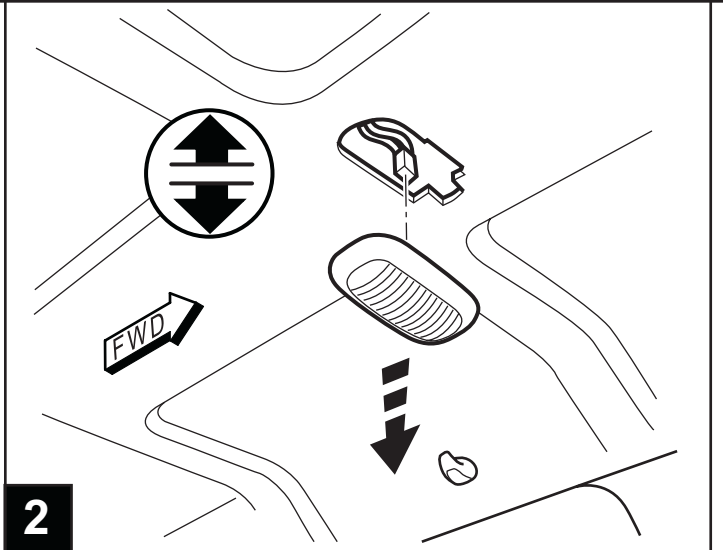

JEEP COMPASS

VES System

TOOLS REQUIRED:

CONTENTS:

Item	Qty.	Description
(A)	1	Mounting Bracket
(B)	2	Foam Blocks
(C)	1	Template
(D)	1	T-Harness
(E)	1	Mercury Warning Label
(F)	1	Wire Harness
(G)	1	Shroud
(H)	1	DVD Unit
(I)	3	Tie Straps
(J)	1	DVD Remote Control
(K)	1	Owner's Guide
(L)	2	Headphones
(M)	6	Batteries
(N)	1	Foam Tape
(O)	1	FM Modulator
(P)	2	(12mm) Shroud Screws
(Q)	8	Self-tapping Screws
(R)	6	(20mm) Screws