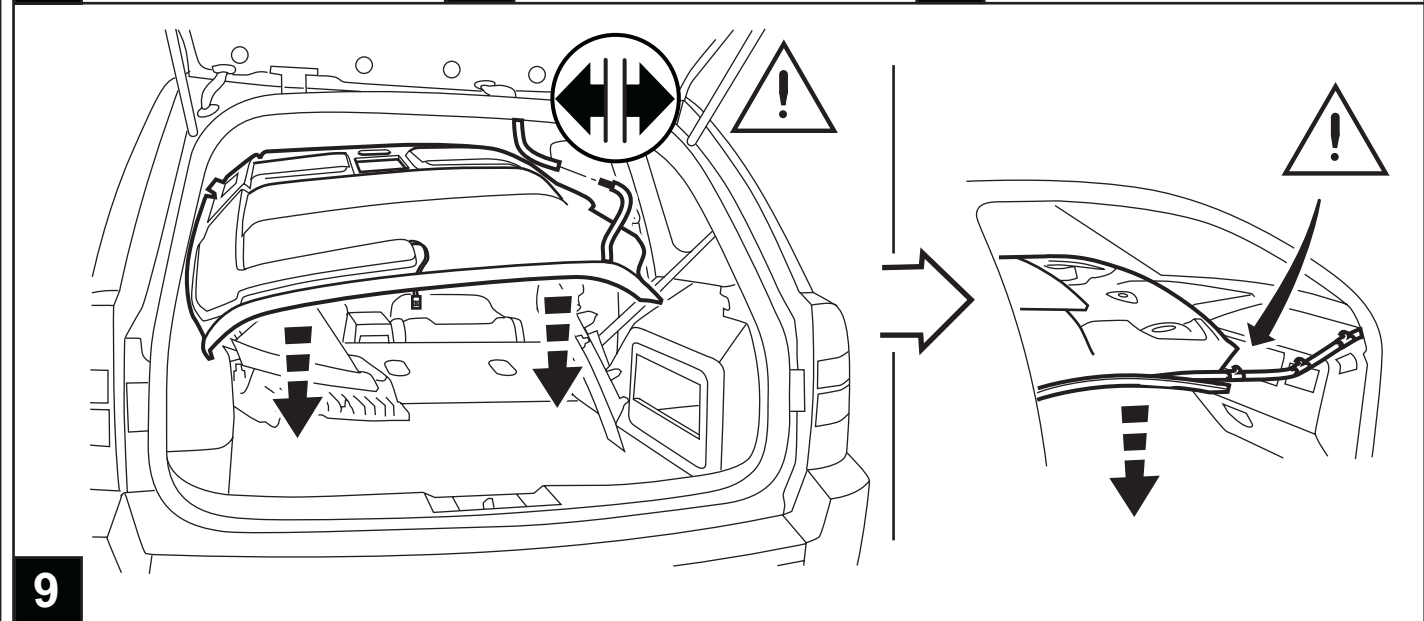

JEEP COMPASS

VES System

TOOLS REQUIRED:

CONTENTS:

Item	Qty.	Description
(A)	1	Mounting Bracket
(B)	2	Foam Blocks
(C)	1	Template
(D)	1	T-Harness
(E)	1	Mercury Warning Label
(F)	1	Wire Harness
(G)	1	Shroud
(H)	1	DVD Unit
(I)	3	Tie Straps
(J)	1	DVD Remote Control
(K)	1	Owner's Guide
(L)	2	Headphones
(M)	6	Batteries
(N)	1	Foam Tape
(O)	1	FM Modulator
(P)	2	(12mm) Shroud Screws
(Q)	8	Self-tapping Screws
(R)	6	(20mm) Screws