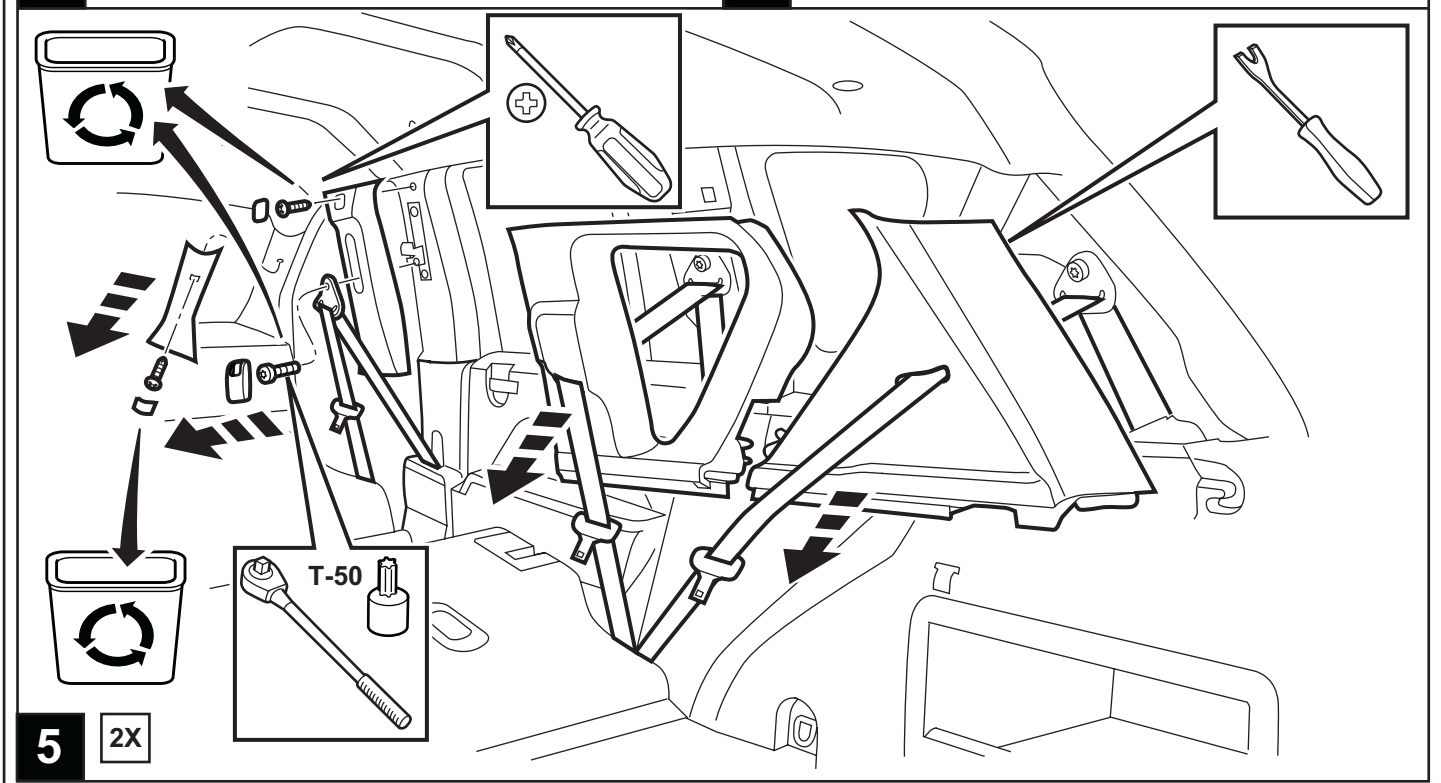

JEEP COMPASS

VES System

TOOLS REQUIRED:

CONTENTS:

Item	Qty.	Description
(A)	1	Mounting Bracket
(B)	2	Foam Blocks
(C)	1	Template
(D)	1	T-Harness
(E)	1	Mercury Warning Label
(F)	1	Wire Harness
(G)	1	Shroud
(H)	1	DVD Unit
(I)	3	Tie Straps
(J)	1	DVD Remote Control
(K)	1	Owner's Guide
(L)	2	Headphones
(M)	6	Batteries
(N)	1	Foam Tape
(O)	1	FM Modulator
(P)	2	(12mm) Shroud Screws
(Q)	8	Self-tapping Screws
(R)	6	(20mm) Screws