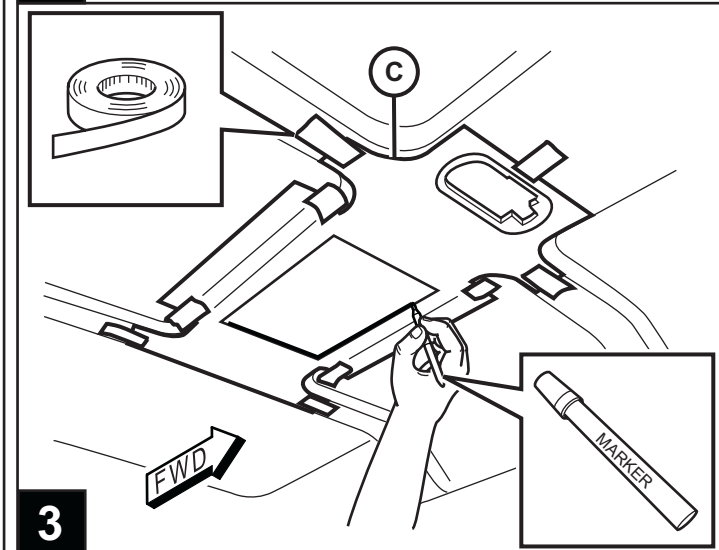

JEEP COMPASS

VES System

TOOLS REQUIRED:

CONTENTS:

Item	Qty.	Description
(A)	1	Mounting Bracket
(B)	2	Foam Blocks
(C)	1	Template
(D)	1	T-Harness
(E)	1	Mercury Warning Label
(F)	1	Wire Harness
(G)	1	Shroud
(H)	1	DVD Unit
(I)	3	Tie Straps
(J)	1	DVD Remote Control
(K)	1	Owner's Guide
(L)	2	Headphones
(M)	6	Batteries
(N)	1	Foam Tape
(O)	1	FM Modulator
(P)	2	(12mm) Shroud Screws
(Q)	8	Self-tapping Screws
(R)	6	(20mm) Screws