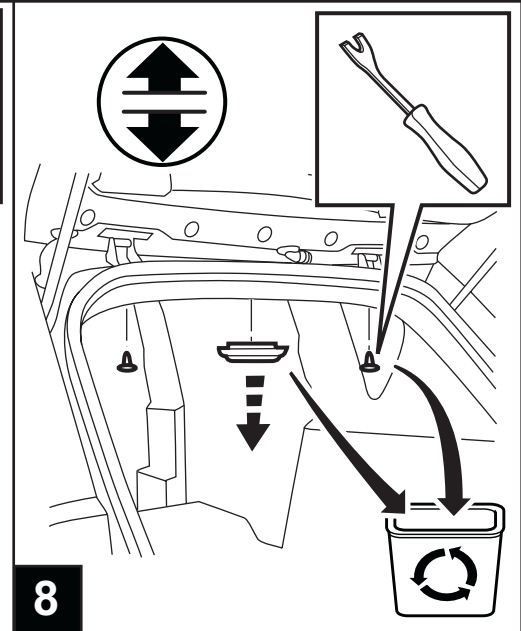

JEEP COMPASS

VES System

TOOLS REQUIRED:

CONTENTS:

Item	Qty.	Description
(A)	1	Mounting Bracket
(B)	2	Foam Blocks
(C)	1	Template
(D)	1	T-Harness
(E)	1	Mercury Warning Label
(F)	1	Wire Harness
(G)	1	Shroud
(H)	1	DVD Unit
(I)	3	Tie Straps
(J)	1	DVD Remote Control
(K)	1	Owner's Guide
(L)	2	Headphones
(M)	6	Batteries
(N)	1	Foam Tape
(O)	1	FM Modulator
(P)	2	(12mm) Shroud Screws
(Q)	8	Self-tapping Screws
(R)	6	(20mm) Screws