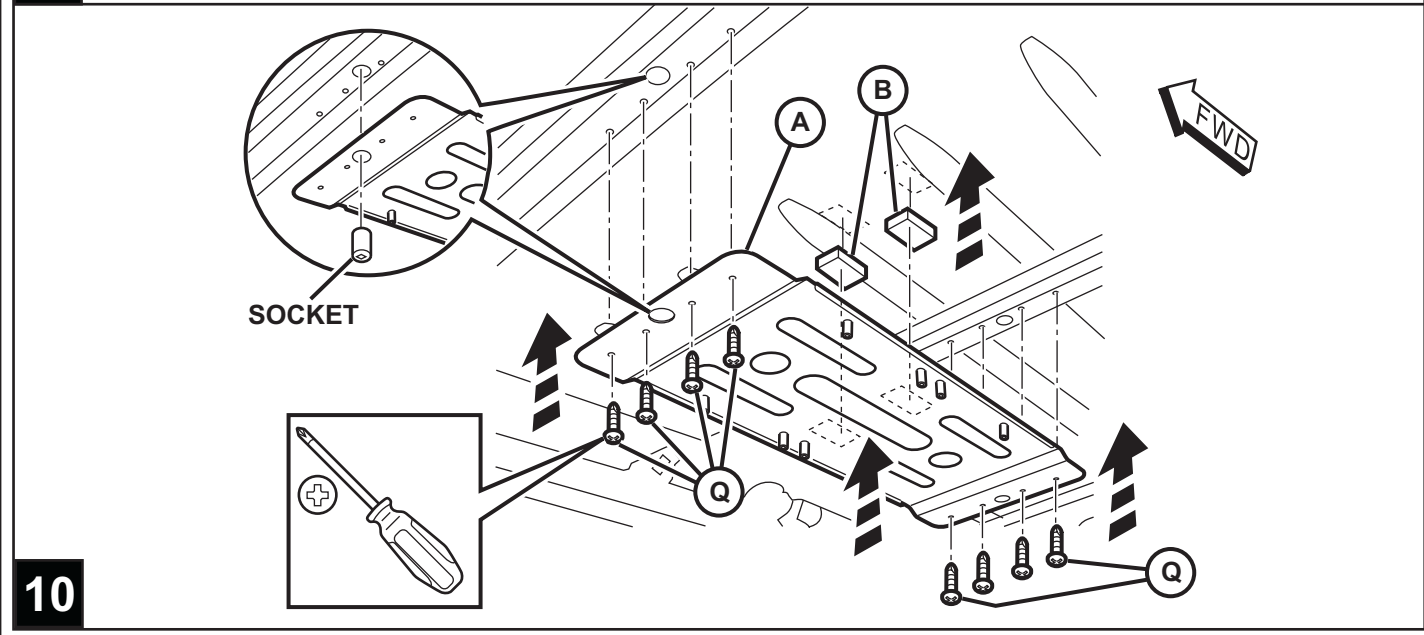

JEEP COMPASS

VES System

TOOLS REQUIRED:

CONTENTS:

Item	Qty.	Description
(A)	1	Mounting Bracket
(B)	2	Foam Blocks
(C)	1	Template
(D)	1	T-Harness
(E)	1	Mercury Warning Label
(F)	1	Wire Harness
(G)	1	Shroud
(H)	1	DVD Unit
(I)	3	Tie Straps
(J)	1	DVD Remote Control
(K)	1	Owner's Guide
(L)	2	Headphones
(M)	6	Batteries
(N)	1	Foam Tape
(O)	1	FM Modulator
(P)	2	(12mm) Shroud Screws
(Q)	8	Self-tapping Screws
(R)	6	(20mm) Screws