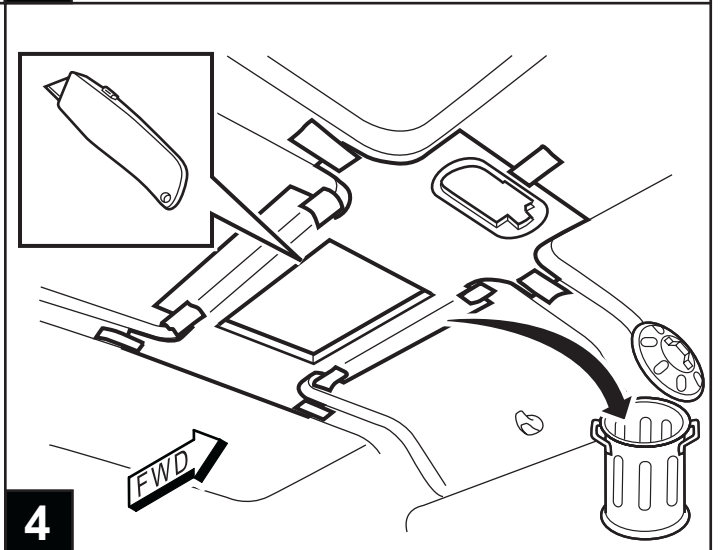

JEEP COMPASS

VES System

TOOLS REQUIRED:

CONTENTS:

Item	Qty.	Description
(A)	1	Mounting Bracket
(B)	2	Foam Blocks
(C)	1	Template
(D)	1	T-Harness
(E)	1	Mercury Warning Label
(F)	1	Wire Harness
(G)	1	Shroud
(H)	1	DVD Unit
(I)	3	Tie Straps
(J)	1	DVD Remote Control
(K)	1	Owner's Guide
(L)	2	Headphones
(M)	6	Batteries
(N)	1	Foam Tape
(O)	1	FM Modulator
(P)	2	(12mm) Shroud Screws
(Q)	8	Self-tapping Screws
(R)	6	(20mm) Screws

11

12

13

14

2X

15

2X

16