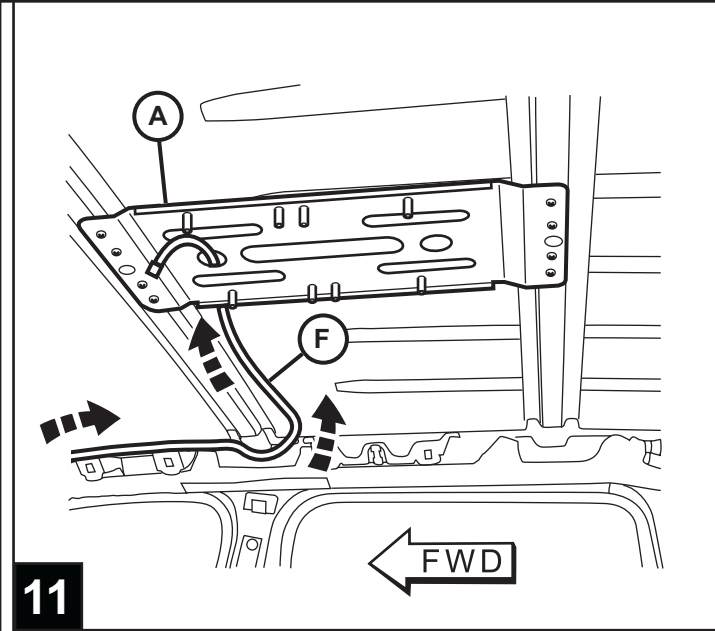

JEEP COMPASS

VES System

TOOLS REQUIRED:

CONTENTS:

Item	Qty.	Description
(A)	1	Mounting Bracket
(B)	2	Foam Blocks
(C)	1	Template
(D)	1	T-Harness
(E)	1	Mercury Warning Label
(F)	1	Wire Harness
(G)	1	Shroud
(H)	1	DVD Unit
(I)	3	Tie Straps
(J)	1	DVD Remote Control
(K)	1	Owner's Guide
(L)	2	Headphones
(M)	6	Batteries
(N)	1	Foam Tape
(O)	1	FM Modulator
(P)	2	(12mm) Shroud Screws
(Q)	8	Self-tapping Screws
(R)	6	(20mm) Screws

11

12

13

14

2X

15

2X

16

17 2X

18

19

20

21

22

23

24