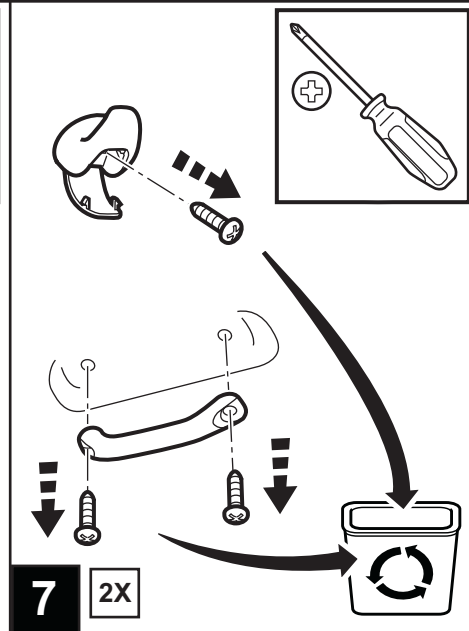

JEEP COMPASS

VES System

TOOLS REQUIRED:

CONTENTS:

Item	Qty.	Description
(A)	1	Mounting Bracket
(B)	2	Foam Blocks
(C)	1	Template
(D)	1	T-Harness
(E)	1	Mercury Warning Label
(F)	1	Wire Harness
(G)	1	Shroud
(H)	1	DVD Unit
(I)	3	Tie Straps
(J)	1	DVD Remote Control
(K)	1	Owner's Guide
(L)	2	Headphones
(M)	6	Batteries
(N)	1	Foam Tape
(O)	1	FM Modulator
(P)	2	(12mm) Shroud Screws
(Q)	8	Self-tapping Screws
(R)	6	(20mm) Screws