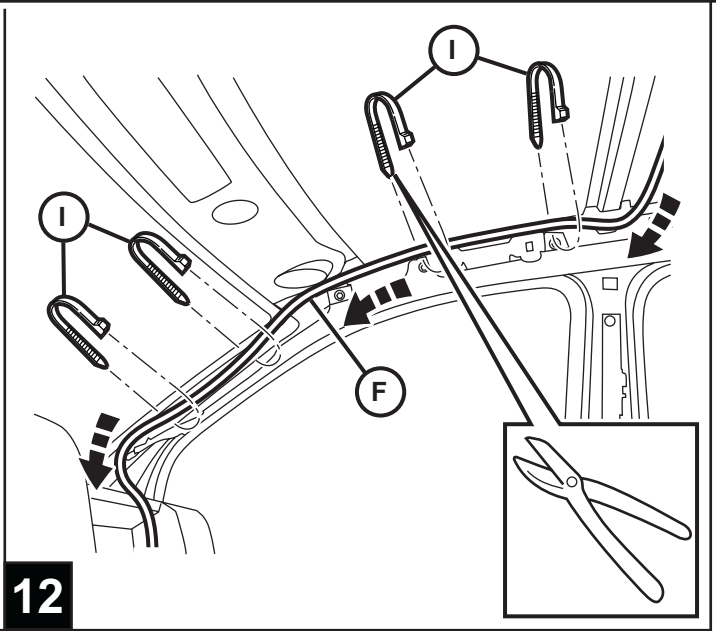

JEEP COMPASS

VES System

TOOLS REQUIRED:

CONTENTS:

Item	Qty.	Description
(A)	1	Mounting Bracket
(B)	2	Foam Blocks
(C)	1	Template
(D)	1	T-Harness
(E)	1	Mercury Warning Label
(F)	1	Wire Harness
(G)	1	Shroud
(H)	1	DVD Unit
(I)	3	Tie Straps
(J)	1	DVD Remote Control
(K)	1	Owner's Guide
(L)	2	Headphones
(M)	6	Batteries
(N)	1	Foam Tape
(O)	1	FM Modulator
(P)	2	(12mm) Shroud Screws
(Q)	8	Self-tapping Screws
(R)	6	(20mm) Screws

11

12

13

14

2X

15

2X

16

17 2X

18

19

20

21

22

23

24