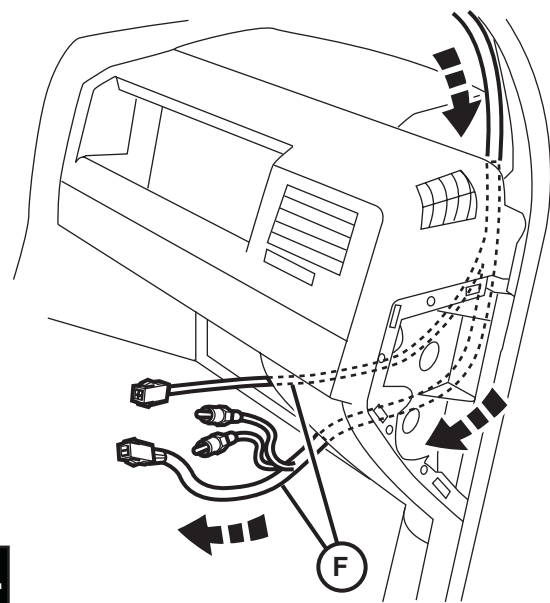

JEEP COMPASS

VES System

TOOLS REQUIRED:

CONTENTS:

Item	Qty.	Description
(A)	1	Mounting Bracket
(B)	2	Foam Blocks
(C)	1	Template
(D)	1	T-Harness
(E)	1	Mercury Warning Label
(F)	1	Wire Harness
(G)	1	Shroud
(H)	1	DVD Unit
(I)	3	Tie Straps
(J)	1	DVD Remote Control
(K)	1	Owner's Guide
(L)	2	Headphones
(M)	6	Batteries
(N)	1	Foam Tape
(O)	1	FM Modulator
(P)	2	(12mm) Shroud Screws
(Q)	8	Self-tapping Screws
(R)	6	(20mm) Screws

17 2X

18

19

20

21

22

23

24