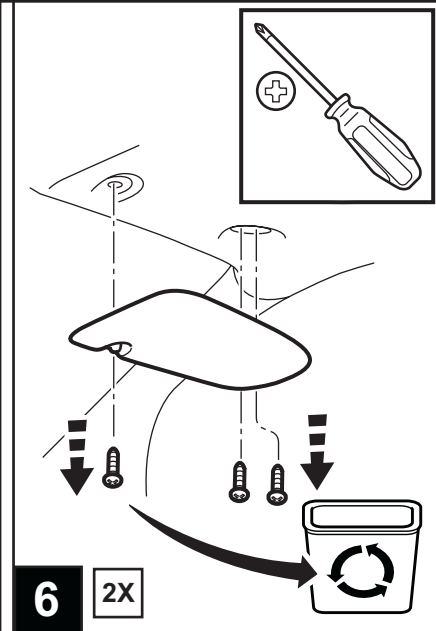

JEEP COMPASS

VES System

TOOLS REQUIRED:

CONTENTS:

Item	Qty.	Description
(A)	1	Mounting Bracket
(B)	2	Foam Blocks
(C)	1	Template
(D)	1	T-Harness
(E)	1	Mercury Warning Label
(F)	1	Wire Harness
(G)	1	Shroud
(H)	1	DVD Unit
(I)	3	Tie Straps
(J)	1	DVD Remote Control
(K)	1	Owner's Guide
(L)	2	Headphones
(M)	6	Batteries
(N)	1	Foam Tape
(O)	1	FM Modulator
(P)	2	(12mm) Shroud Screws
(Q)	8	Self-tapping Screws
(R)	6	(20mm) Screws