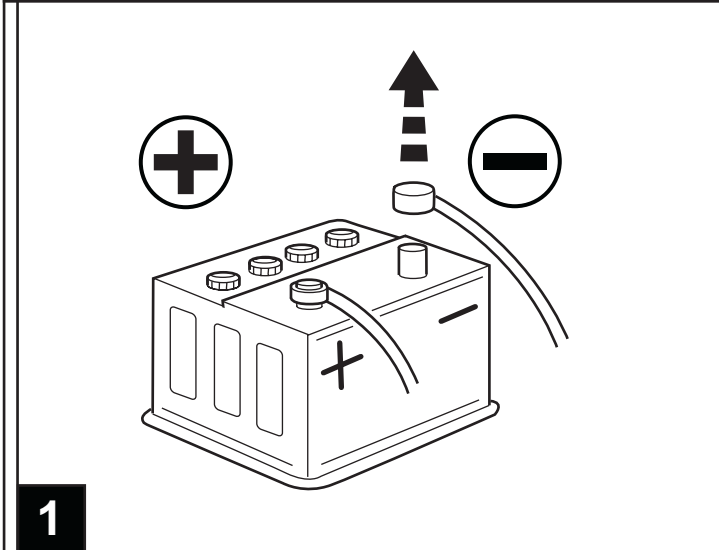

JEEP COMPASS

VES System

TOOLS REQUIRED:

CONTENTS:

Item	Qty.	Description
(A)	1	Mounting Bracket
(B)	2	Foam Blocks
(C)	1	Template
(D)	1	T-Harness
(E)	1	Mercury Warning Label
(F)	1	Wire Harness
(G)	1	Shroud
(H)	1	DVD Unit
(I)	3	Tie Straps
(J)	1	DVD Remote Control
(K)	1	Owner's Guide
(L)	2	Headphones
(M)	6	Batteries
(N)	1	Foam Tape
(O)	1	FM Modulator
(P)	2	(12mm) Shroud Screws
(Q)	8	Self-tapping Screws
(R)	6	(20mm) Screws