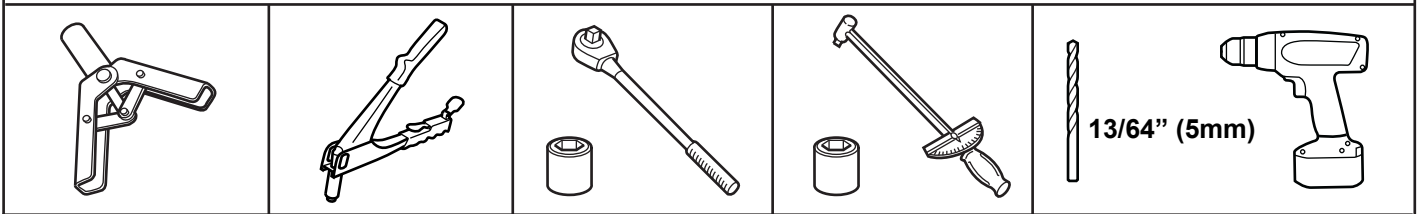

# REAR SPLASH GUARDS WAGONEER

www.mopar.com

1

2