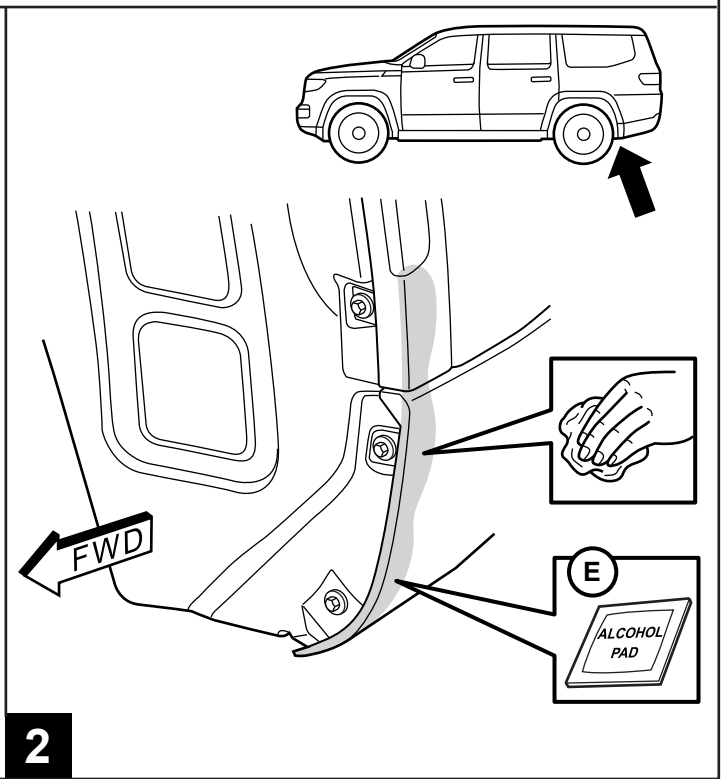

# REAR SPLASH GUARDS WAGONEER

www.mopar.com

1

2