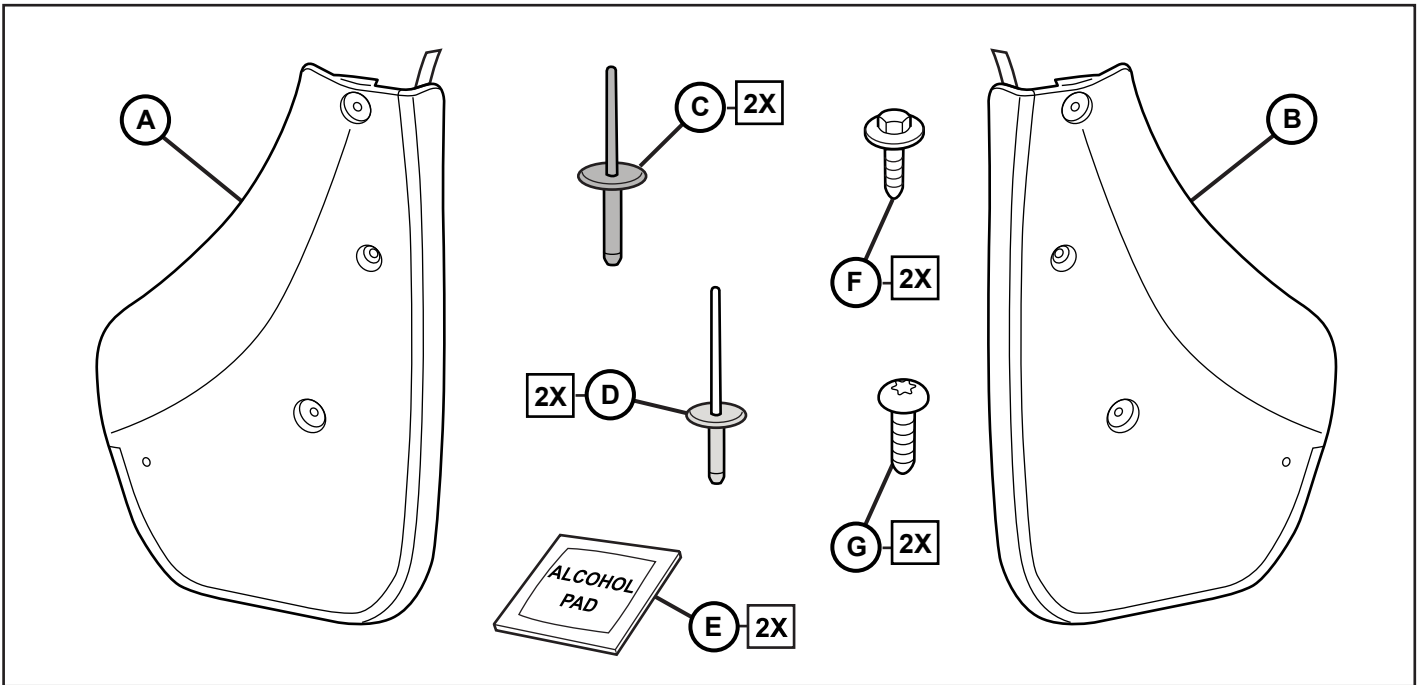

# REAR SPLASH GUARDS WAGONEER

www.mopar.com

1

2