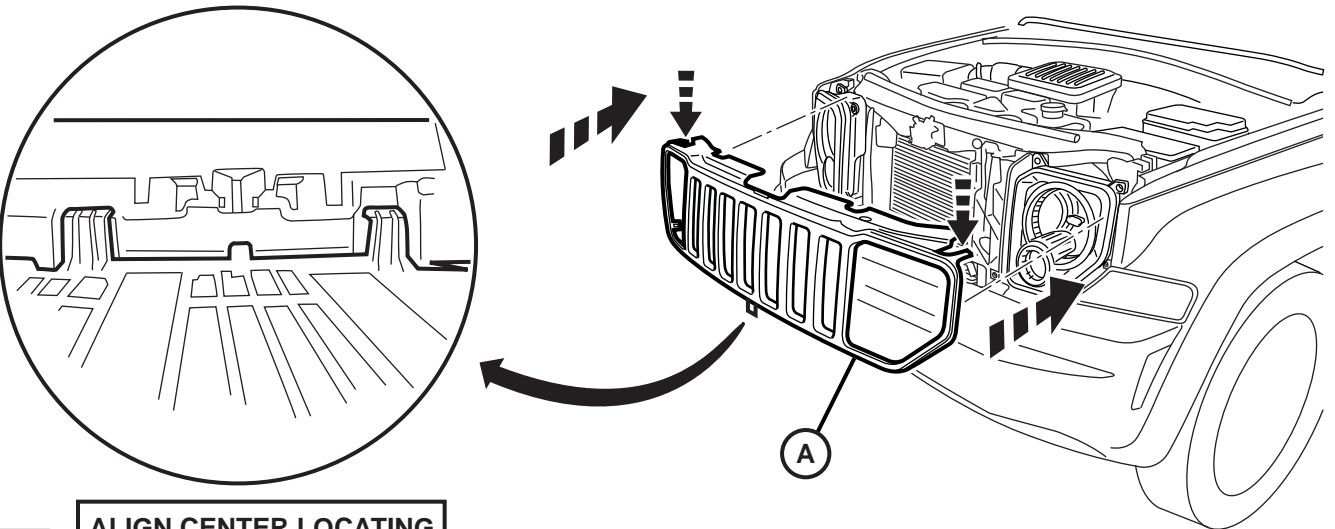

## Chrome Grille

#82211165

**1**

**2**

3

ALIGN CENTER LOCATING  
PIN TO CARRIER PANEL

4

5