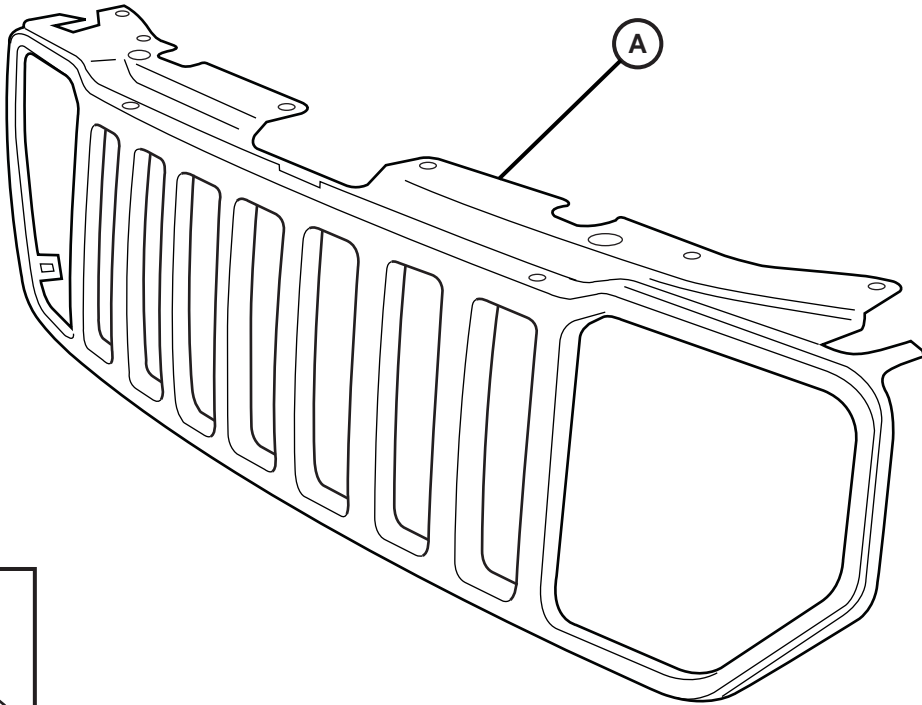

## Chrome Grille

#82211165

**1**

**2**

3

ALIGN CENTER LOCATING  
PIN TO CARRIER PANEL

4

5