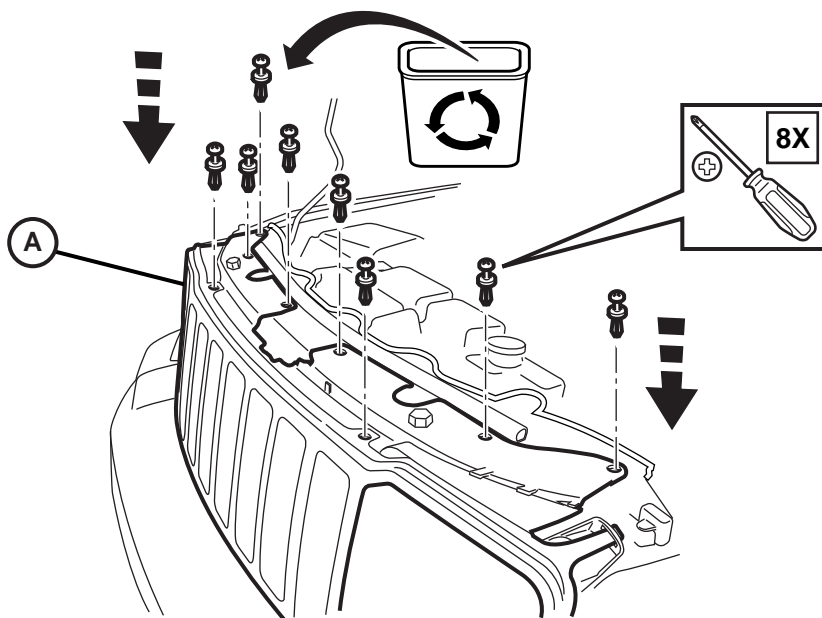

## Chrome Grille

#82211165

**1**

**2**

3

ALIGN CENTER LOCATING  
PIN TO CARRIER PANEL

4

5