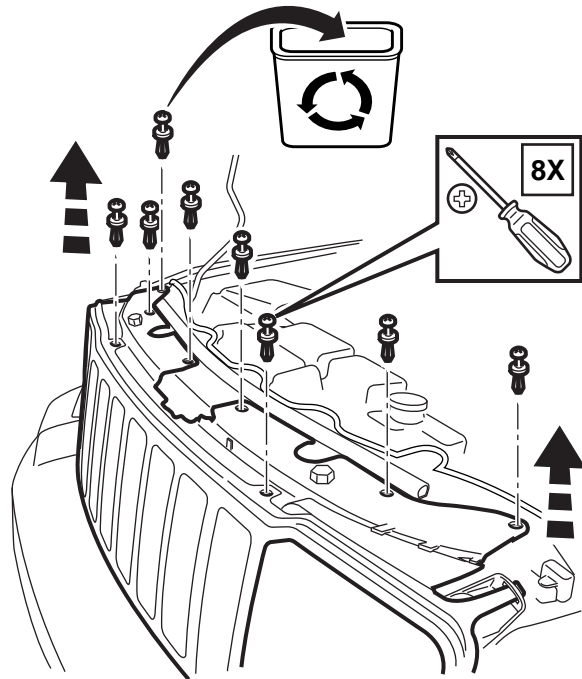

## Chrome Grille

#82211165

**1**

**2**

3

ALIGN CENTER LOCATING  
PIN TO CARRIER PANEL

4

5