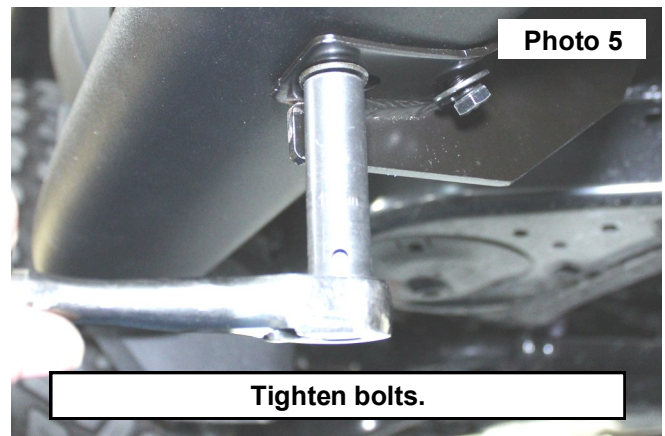

By purchasing any item sold by Rough Country, LLC, the buyer expressly warrants that he/she is in compliance with all applicable, State, and Local laws and regulations regarding the purchase, ownership, and use of the item. It shall be the buyers responsibility to comply with all Federal, State and Local laws governing the sales of any items listed, illustrated or sold. The buyer expressly agrees to indemnify and hold harmless Rough Country, LLC for all claims resulting directly or indirectly from the purchase, ownership, or use of the items.