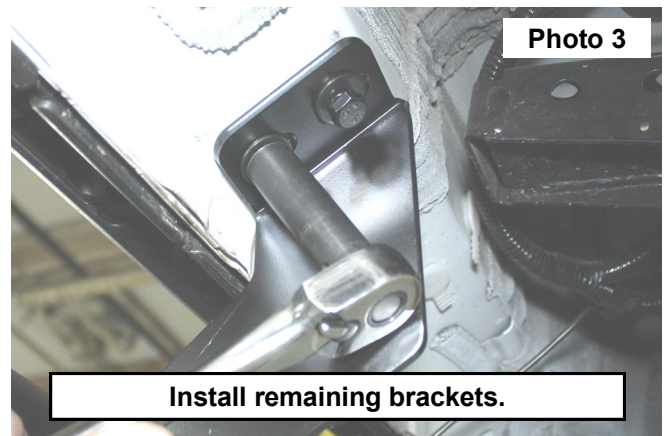

Check and retighten wheels at 50 miles and again at 500 miles. Periodically check all hardware for tightness.

KIT CONTENTS:

- Oval Step Board x 2
- 1- Dr Front Bracket
- 1-Dr Center Bracket
- 1- Dr Rear Bracket
- 1- Pass Front Bracket
- 1- Pass Center Bracket
- 1- Pass Rear Bracket

TOOLS NEEDED:

- 13mm Socket or Wrench

HARDWARE INCLUDED:

- 8mm-1.25 x 30mm Hex Bolts x 12
- 8mm-1.25 x 25mm Hex Bolts x 12
- 8mm Lock Washer x 24
- 8mm Flat Washer x 24

Torque Specs:

Size	Grade 5	Grade 8	Size	Class 8.8	Class 10.9
5/16"	15 ft/lbs	20ft/lbs	6MM	5ft/lbs	9ft/lbs
3/8"	30 ft/lbs	35ft/lbs	8MM	18ft/lbs	23ft/lbs
7/16"	45 ft/lbs	60ft/lbs	10MM	32ft/lbs	45ft/lbs
1/2"	65 ft/lbs	90ft/lbs	12MM	55ft/lbs	75ft/lbs
9/16"	95 ft/lbs	130ft/lbs	14MM	85ft/lbs	120ft/lbs
5/8"	135ft/lbs	175ft/lbs	16MM	130ft/lbs	165ft/lbs
3/4"	185ft/lbs	280ft/lbs	18MM	170ft/lbs	240ft/lbs

INSTALLATION INSTRUCTIONS

1. Locate and identify the driver side brackets. **See Photo 1.**

2. Attach and tighten front DR mounting bracket using 8mm-1.25 x30mm bolts and 13mm socket. **See Photo 2.**
3. Install DR side center and rear brackets using 8mm-1.25 x30mm bolts and a 13mm socket. **See Photo 3.**