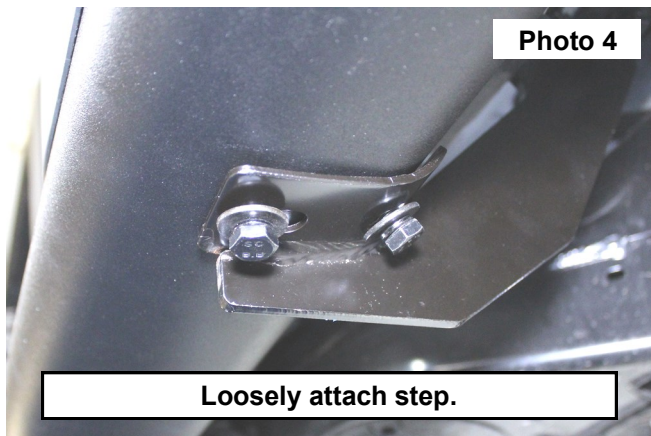

By purchasing any item sold by Rough Country, LLC, the buyer expressly warrants that he/she is in compliance with all applicable, State, and Local laws and regulations regarding the purchase, ownership, and use of the item. It shall be the buyers responsibility to comply with all Federal, State and Local laws governing the sales of any items listed, illustrated or sold. The buyer expressly agrees to indemnify and hold harmless Rough Country, LLC for all claims resulting directly or indirectly from the purchase, ownership, or use of the items.