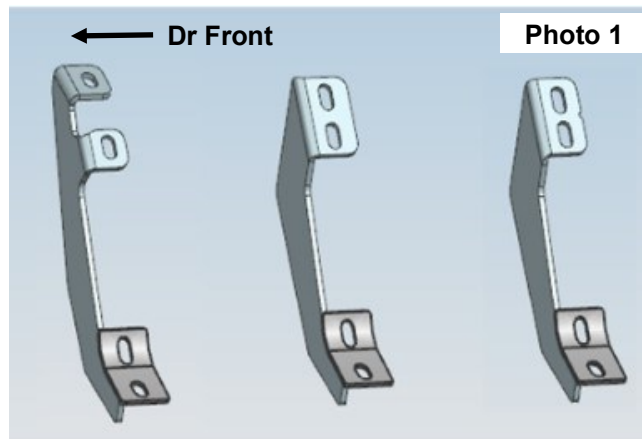

Check and retighten wheels at 50 miles and again at 500 miles. Periodically check all hardware for tightness.

KIT CONTENTS:

- Oval Step Board x 2
- 1- Dr Front Bracket
- 1-Dr Center Bracket
- 1- Dr Rear Bracket
- 1- Pass Front Bracket
- 1- Pass Center Bracket
- 1- Pass Rear Bracket

TOOLS NEEDED:

- 13mm Socket or Wrench

HARDWARE INCLUDED:

- 8mm-1.25 x 30mm Hex Bolts x 12
- 8mm-1.25 x 25mm Hex Bolts x 12
- 8mm Lock Washer x 24
- 8mm Flat Washer x 24

Torque Specs:

Size	Grade 5	Grade 8	Size	Class 8.8	Class 10.9
5/16"	15 ft/lbs	20ft/lbs	6MM	5ft/lbs	9ft/lbs
3/8"	30 ft/lbs	35ft/lbs	8MM	18ft/lbs	23ft/lbs
7/16"	45 ft/lbs	60ft/lbs	10MM	32ft/lbs	45ft/lbs
1/2"	65 ft/lbs	90ft/lbs	12MM	55ft/lbs	75ft/lbs
9/16"	95 ft/lbs	130ft/lbs	14MM	85ft/lbs	120ft/lbs
5/8"	135ft/lbs	175ft/lbs	16MM	130ft/lbs	165ft/lbs
3/4"	185ft/lbs	280ft/lbs	18MM	170ft/lbs	240ft/lbs

INSTALLATION INSTRUCTIONS

1. Locate and identify the driver side brackets. **See Photo 1.**

2. Attach and tighten front DR mounting bracket using 8mm-1.25 x30mm bolts and 13mm socket. **See Photo 2.**
3. Install DR side center and rear brackets using 8mm-1.25 x30mm bolts and a 13mm socket. **See Photo 3.**