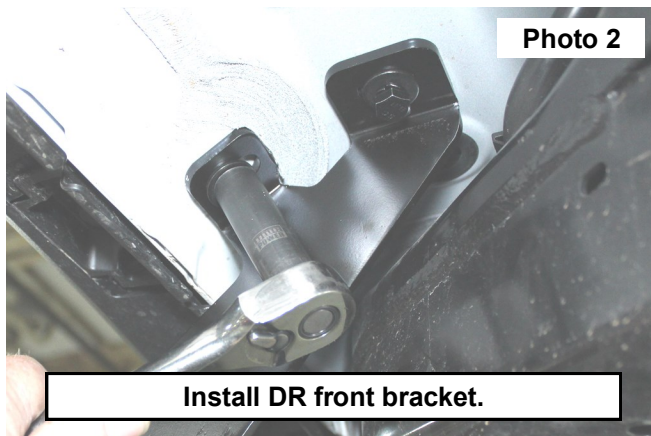

Check and retighten wheels at 50 miles and again at 500 miles. Periodically check all hardware for tightness.

KIT CONTENTS:

- Oval Step Board x 2
- 1- Dr Front Bracket
- 1-Dr Center Bracket
- 1- Dr Rear Bracket
- 1- Pass Front Bracket
- 1- Pass Center Bracket
- 1- Pass Rear Bracket

TOOLS NEEDED:

- 13mm Socket or Wrench

HARDWARE INCLUDED:

- 8mm-1.25 x 30mm Hex Bolts x 12
- 8mm-1.25 x 25mm Hex Bolts x 12
- 8mm Lock Washer x 24
- 8mm Flat Washer x 24

Torque Specs:

Size	Grade 5	Grade 8	Size	Class 8.8	Class 10.9
5/16"	15 ft/lbs	20ft/lbs	6MM	5ft/lbs	9ft/lbs
3/8"	30 ft/lbs	35ft/lbs	8MM	18ft/lbs	23ft/lbs
7/16"	45 ft/lbs	60ft/lbs	10MM	32ft/lbs	45ft/lbs
1/2"	65 ft/lbs	90ft/lbs	12MM	55ft/lbs	75ft/lbs
9/16"	95 ft/lbs	130ft/lbs	14MM	85ft/lbs	120ft/lbs
5/8"	135ft/lbs	175ft/lbs	16MM	130ft/lbs	165ft/lbs
3/4"	185ft/lbs	280ft/lbs	18MM	170ft/lbs	240ft/lbs

INSTALLATION INSTRUCTIONS

1. Locate and identify the driver side brackets. **See Photo 1.**

2. Attach and tighten front DR mounting bracket using 8mm-1.25 x30mm bolts and 13mm socket. **See Photo 2.**
3. Install DR side center and rear brackets using 8mm-1.25 x30mm bolts and a 13mm socket. **See Photo 3.**