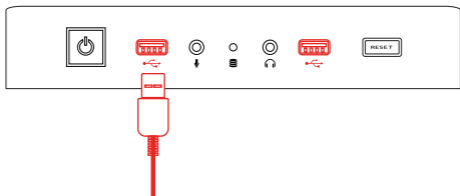

# Installing your NADIX Gaming Mouse

1. Power on your PC.

2. Connect the USB cable to your PC.

3. Download the NADIX Gaming Mouse software.