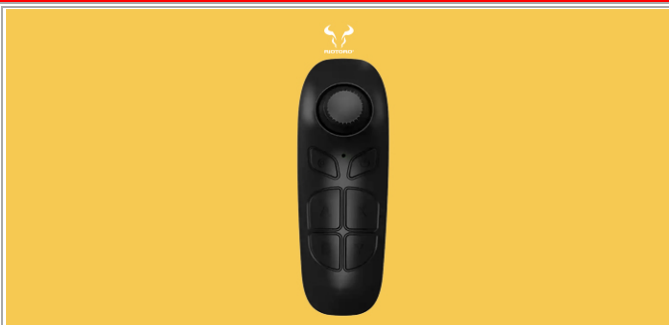

## Product information

Embargo date	AVAILABLE
On-sale date	AVAILABLE
Product name	RTROLL
Long product name	RIOTORO RTROLL
Tagline	Immerse yourself in virtual reality
Social media highlights	<ul style="list-style-type: none"> <li>- Sleek design and precision controls.</li> <li>- Bluetooth 5.0 for lag-free, long-lasting fun.</li> <li>- Ergonomic grip and customizable button layout.</li> </ul>

Product features	<ul style="list-style-type: none"> <li>- Ergonomic grip, classic layout.</li> <li>- Bluetooth 5.0, 10m range, removable battery.</li> <li>- Compatible with iOS and Android.</li> </ul>
------------------	-----------------------------------------------------------------------------------------------------------------------------------------------------------------------------------------

**25 word copy**  
 The RTROLL, a marvel of gaming technology, redefines gaming control. Its sleek, symmetrical design fits comfortably in either hand, while the round grip ensures a secure hold.

**50 word copy**  
 The RTROLL, a marvel of gaming technology, redefines gaming control. Its sleek, symmetrical design fits comfortably in either hand, while the round grip ensures a secure hold. The classic key layout is both elegant and efficient.

**100 word copy**  
 The RTROLL, a marvel of gaming technology, redefines gaming control. Its sleek, symmetrical design fits comfortably in either hand, while the round grip ensures a secure hold. The classic key layout is both elegant and efficient. Connect wirelessly via Bluetooth 5.0 for a reliable, lag-free experience up to 10 meters. Power up with 2 AAA batteries for up to 40 hours of continuous play. Compatible with iOS and Android devices, the RTROLL is your gateway to immersive gaming.