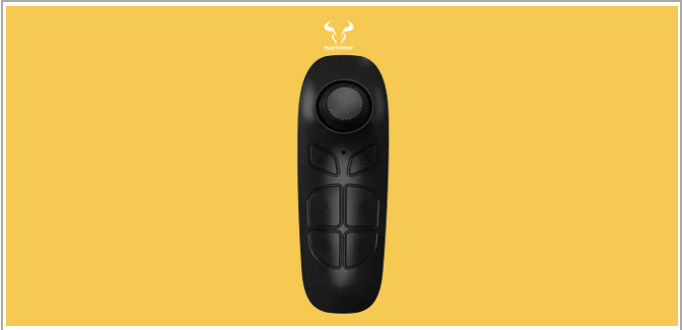

RTROLL - SPECSHEET

Product information

Embargo date	AVAILABLE
On-sale date	AVAILABLE
Product name	RTROLL
Long product name	RIOTORO RTROLL
Tagline	Immerse yourself in virtual reality
Social media highlights	<ul style="list-style-type: none"> - Sleek design and precision controls. - Bluetooth 5.0 for lag-free, long-lasting fun. - Ergonomic grip and customizable button layout.

Product features - Ergonomic grip, classic layout. - Bluetooth 5.0, 10m range, removable battery. - Compatible with iOS and Android.

25 word copy
 The RTROLL, a marvel of gaming technology, redefines gaming control. Its sleek, symmetrical design fits comfortably in either hand, while the round grip ensures a secure hold.

50 word copy
 The RTROLL, a marvel of gaming technology, redefines gaming control. Its sleek, symmetrical design fits comfortably in either hand, while the round grip ensures a secure hold. The classic key layout is both elegant and efficient.

100 word copy
 The RTROLL, a marvel of gaming technology, redefines gaming control. Its sleek, symmetrical design fits comfortably in either hand, while the round grip ensures a secure hold. The classic key layout is both elegant and efficient. Connect wirelessly via Bluetooth 5.0 for a reliable, lag-free experience up to 10 meters. Power up with 2 AAA batteries for up to 40 hours of continuous play. Compatible with iOS and Android devices, the RTROLL is your gateway to immersive gaming.