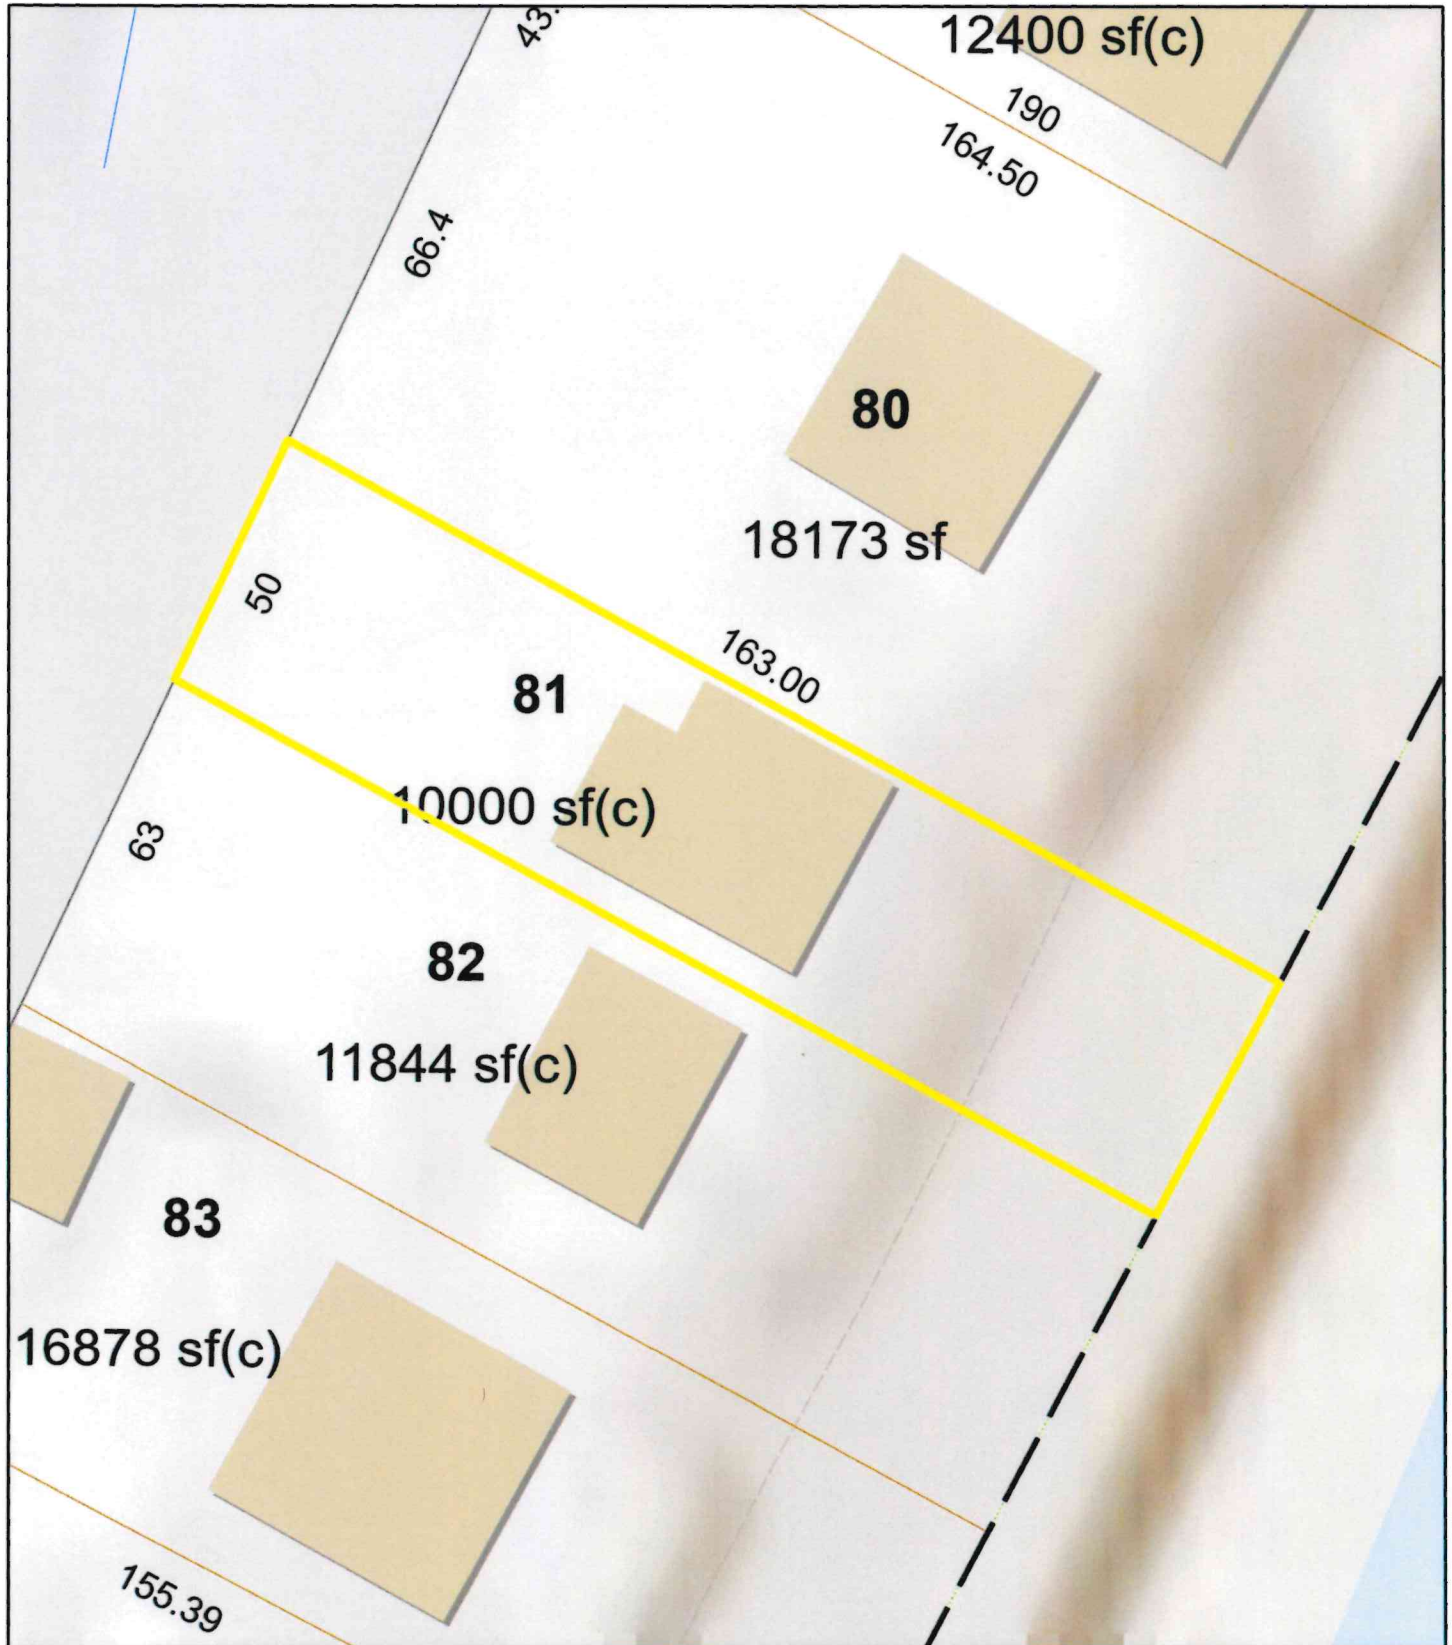

# 1116 OCEAN BOULEVARD, Rye, NH

Map/Lot: 194-081-000

1 inch = 36 Feet

www.cai-tech.com

February 5, 2026

Data shown on this map is provided for planning and informational purposes only. The municipality and CAI Technologies are not responsible for any use for other purposes or misuse or misrepresentation of this map.