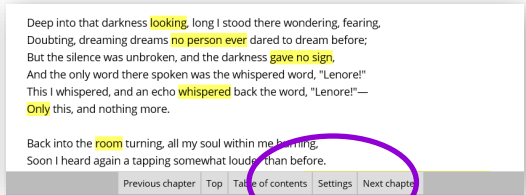

THE "SETTINGS" PAGE

The Settings page lets you adjust how the site displays words. You get to it by clicking "Settings" at the top right, or at the bottom if you scroll the page. Try clicking the buttons until the site works the way you want!

Click "Settings" at the top right

Or on the bottom (after scrolling)

The Settings page has a blue header with 'Settings' on the left and 'Save & close' on the right. It features two 'Sample' boxes: 'Sample Original' and 'Sample Output'. Below these are three sections: 'Display mode', 'Rewordifying level', and 'Highlighting mode', each with a help icon and several buttons. The 'Rewordifying level' section shows 'Level 1 (default)' selected. A 'Save & close' button is at the bottom right.

REWORDIFYING WEB PAGES

Highlight and "copy" a web page URL and "paste" it into the yellow box. (The "Rewordify text" button will change.)