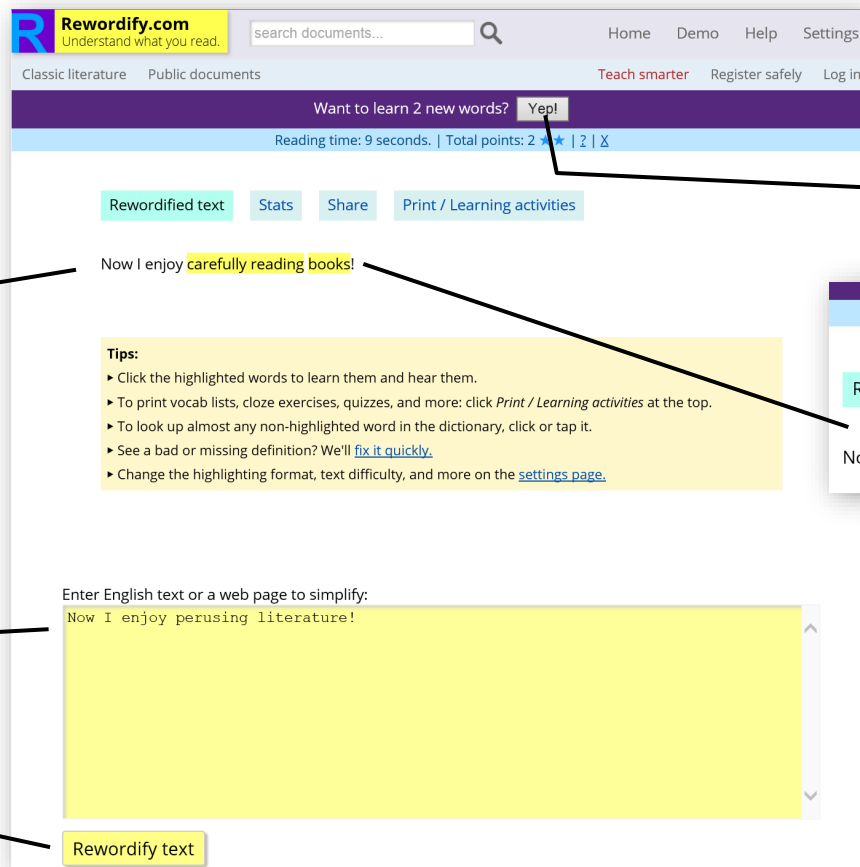

OVERVIEW

Type (or paste in) difficult English and click "Rewordify text."

Search the site for a document

Clear screen/ Go to home page

Change display settings

Browse site documents

AFTER YOU "REWORDIFY" SOME TEXT

The "rewordified" (simplified) text displays here

Click (or tap) the buttons in the purple bar to learn the hard words

Click (or tap) the highlighted text to see and hear the harder words or phrases

Here's the original (harder) text you entered...

...you can change it and click "Rewordify text" again

THE "SETTINGS" PAGE

The Settings page lets you adjust how the site displays words. You get to it by clicking "Settings" at the top right, or at the bottom if you scroll the page. Try clicking the buttons until the site works the way you want!