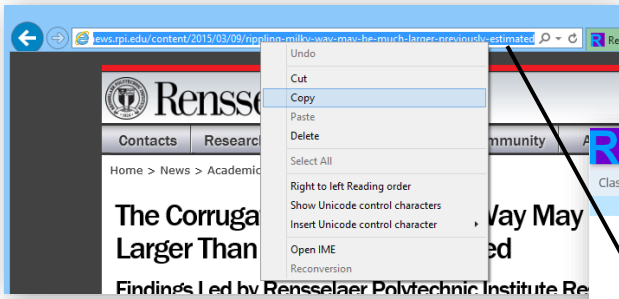

...you can change it and click "Rewordify text" again

THE "SETTINGS" PAGE

The Settings page lets you adjust how the site displays words. You get to it by clicking "Settings" at the top right, or at the bottom if you scroll the page. Try clicking the buttons until the site works the way you want!

Click "Settings" at the top right

Or on the bottom (after scrolling)

The Settings page has a blue header with 'Settings' on the left and 'Save & close' on the right. It features two 'Sample' boxes: 'Sample Original' and 'Sample Output'. Below these are three sections: 'Display mode', 'Rewordifying level', and 'Highlighting mode', each with a help icon and several buttons. The 'Rewordifying level' section shows 'Level 1 (default)' selected. A 'Save & close' button is at the bottom right.

REWORDIFYING WEB PAGES

Highlight and "copy" a web page URL and "paste" it into the yellow box. (The "Rewordify text" button will change.)

The interface shows a search bar, navigation links, and a yellow text box containing a URL. Below the box are two buttons: 'Rewordify web page & display it' and 'Rewordify web page text only'.