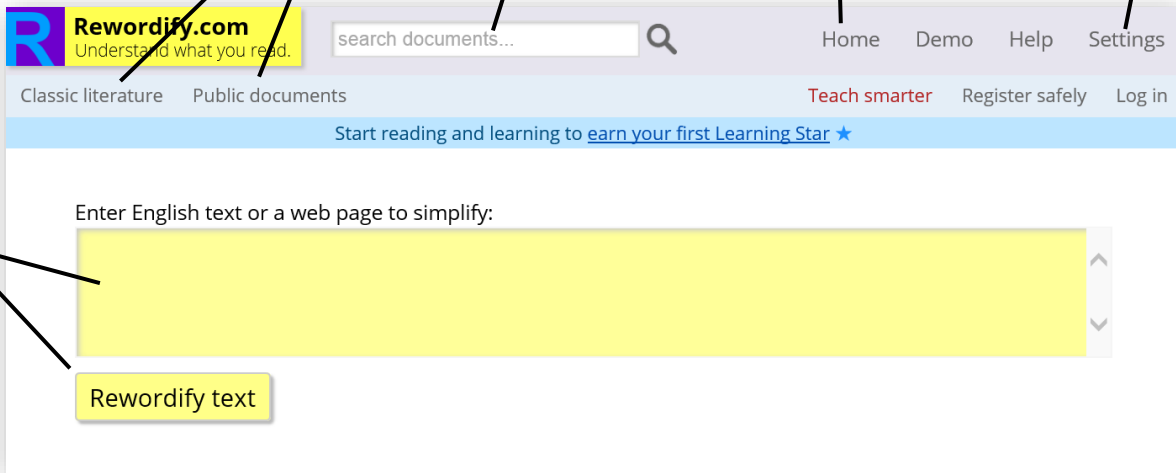

OVERVIEW

Type (or paste in) difficult English and click "Rewordify text."

Search the site for a document

Clear screen/ Go to home page

Change display settings

Browse site documents

AFTER YOU "REWORDIFY" SOME TEXT

The "rewordified" (simplified) text displays here

Click (or tap) the buttons in the purple bar to learn the hard words

Click (or tap) the highlighted text to see and hear the harder words or phrases

Here's the original (harder) text you entered...

...you can change it and click "Rewordify text" again

THE "SETTINGS" PAGE

The Settings page lets you adjust how the site displays words. You get to it by clicking "Settings" at the top right, or at the bottom if you scroll the page. Try clicking the buttons until the site works the way you want!